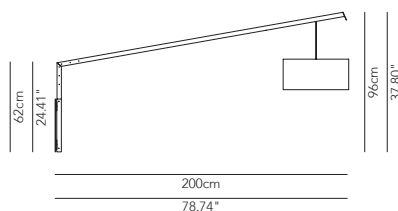

PRODUCTS: Angelica
DESIGN: Paolo Grasselli/ Modoluce R&D 2011

Floor lamp with cantilever arm (adjustable in 2 positions) and wall lamp (on the axis 160° rotating). Embossed white or black painted metal structure. Lampshade available in cotton fabric in the same colour as the metal structure, or available in lycra or washable fabric. Cotton lampshade available in different colours with a price increase of 3%.

Symbol index → • / present - / absent OD / On Demand

ANGELICA

Wall lamp - L.200 x H 96

DESCRIPTION	LIGHT BULB	INDOOR					OUTDOOR				
				IP	CODE	€ EURO			IP	CODE	€ EURO
Wall lamp white L.200 - white cotton fabric	1 x E27 25W	OD	-	IP20	ANGEAP200C01	665					
Wall lamp black L.200 - black cotton fabric	1 x E27 25W	OD	-	IP20	ANGEAP200C02	665					
Wall lamp white L.200 - washable fabric	1 x E27 25W	OD	-	IP20	ANGEAP200T01	700					
Wall lamp black L.200 - washable fabric	1 x E27 25W	OD	-	IP20	ANGEAP200T02	700					
Wall lamp white L.200 - white cotton fabric + lycra	1 x E27 25W	OD	-	IP20	ANGEAP200L01	735					
Wall lamp black L.200 - white cotton fabric + lycra	1 x E27 25W	OD	-	IP20	ANGEAP200L02	735					

Accessory - Wall lamp

Fixing accessory for wall lamp - white	•	-	IP20	DEJEAR000G01	105					
Fixing accessory for wall lamp - black	•	-	IP20	DEJEAR000G02	105