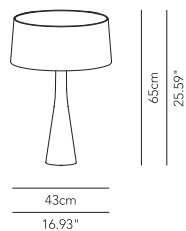

PRODUCTS: Aura
DESIGN: Alessandro De Clercq & Vincent Geoffroy-Dechaume 2014

Table lamp with base in natural or coloured on the mix concrete.
Lampshade available in cotton fabric or hand-finished pleated or pleated ribbon fabric. Grey fabric wiring cable.
Possible random micro-holes on the concrete base are a characteristic of the handmade manufacturing process and of this material, that makes each product a unique and unrepeatable piece

Symbol index → • / present - / absent OD / On Demand

AURA

Table lamp

DESCRIPTION	LIGHT BULB	INDOOR					OUTDOOR				
				IP	CODE	€ EURO			IP	CODE	€ EURO
Natural grey base cotton fabric	1 x E27 70W HES	OD	-	IP20	AURETA065C01	570					
Raw hemp base cotton fabric	1 x E27 70W HES	OD	-	IP20	AURETA065C03	570					
Natural grey base pleated fabric	1 x E27 70W HES	•	-	IP20	AURETA065P01	595					
Raw hemp base pleated fabric	1 x E27 70W HES	•	-	IP20	AURETA065P03	595					
Natural grey base pleated ribbon	1 x E27 70W HES	OD	-	IP20	AURETA065R01	615					
Raw hemp base pleated ribbon	1 x E27 70W HES	OD	-	IP20	AURETA065R03	615