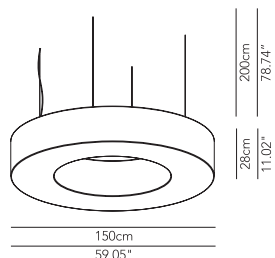

Suspension, wall/ceiling lamp, small table, table, happy hour table and pouf.

White polyethylene shade. **Different colours available on demand for minimum purchasing quantity (10 pcs.) with a price increase of 3%.**

OUTDOOR version: metal parts are protected against atmospheric agents, with electrolytic galvanising treatment and finishing with resistant polyester coating.

Symbol index → • / present - /absent OD / On Demand

ATOLLO

Suspension lamp - ø 150

DESCRIPTION	LIGHT BULB	INDOOR					OUTDOOR				
				IP	CODE	€ EURO			IP	CODE	€ EURO
With connection 1 steel cable	12 x E27 42W HES	•	-	IP31	ATIESO150D01	2.205	•	-	IP65	ATOESO150D01	2.365
With 4 steel cables	12 x E27 42W HES	•	-	IP31	ATIESO150D02	2.185	•	-	IP65	ATOESO150D02	2.340
With connection 1 steel cable NO DIM	LED 98,4W warm white (14.640 lm)	•	-	IP31	ATIESO150D41	2.990	•	-	IP65	ATOESO150D41	3.150
With 4 steel cables NO DIM	LED 98,4W warm white (14.640 lm)	•	-	IP31	ATIESO150D42	2.970	•	-	IP65	ATOESO150D42	3.130
With connection 1 steel cable DIM DALI/ switch DIM	LED 98,4W warm white (14.640 lm)	•	-	IP31	ATIESO150D43	3.490					
With 4 steel cables DIM DALI/ switch DIM	LED 98,4W warm white (14.640 lm)	•	-	IP31	ATIESO150D44	3.470					

Accessory for suspension ø 150

Inner fitting with spotlights

6 x dichroic GU10 50W

• - IP20

ATIEAF150G02

685