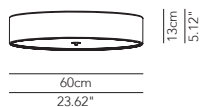

Suspension, wall/ceiling lamp available in cotton fabric, washable, lycra and hand-finished pleated or pleated ribbon fabric or PVC metal. One side frosted plex underneath.
The suspension, on request, can have a top protective disk microperforated or in opal plex, used only with fluorescent or LED bulbs, price increase as per price list.

Symbol index → • / present - / absent OD / On Demand

DISCOVOLANTE LED

Medium wall/ceiling lamp - ø 60 LED
(3950 lm)

DESCRIPTION	LIGHT BULB	INDOOR					OUTDOOR				
				IP	CODE	€ EURO			IP	CODE	€ EURO
1 light / cotton fabric NO DIM	1 x module LED 30,6W 3000K	OD	-	IP20	DISEAP060C06	695					
1 light / washable fabric NO DIM	1 x module LED 30,6W 3000K	OD	-	IP20	DISEAP060T06	730					
1 light cotton fabric+lycra NO DIM	1 x module LED 30,6W 3000K	OD	-	IP20	DISEAP060L06	775					
1 light pleated fabric NO DIM	1 x module LED 30,6W 3000K	OD	-	IP20	DISEAP060P06	805					
1 light pleated ribbon NO DIM	1 x module LED 30,6W 3000K	OD	-	IP20	DISEAP060R06	825					
1 light / cotton fabric DIM DALI/switch DIM	1 x module LED 30,6W 3000K	OD	-	IP20	DISEAP060C08	775					
1 light / washable fabric DIM DALI/switch DIM	1 x module LED 30,6W 3000K	OD	-	IP20	DISEAP060T08	800					
1 light cotton fabric+lycra DIM DALI/switch DIM	1 x module LED 30,6W 3000K	OD	-	IP20	DISEAP060L08	855					
1 light pleated fabric DIM DALI/switch DIM	1 x module LED 30,6W 3000K	OD	-	IP20	DISEAP060P08	885					
1 light pleated ribbon DIM DALI/switch DIM	1 x module LED 30,6W 3000K	OD	-	IP20	DISEAP060R08	900					
LED temperature conversion filter from 3000K to 2700K	1 x 30,6W	•	-	IP20	FLTCON05P011	55