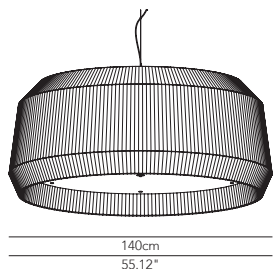

PRODUCTS: Loto
DESIGN: Annarosa Romano+Bruno Menegon 2008

Suspension lamp and wall lamp in hand-finished pleated fabric and pleated ribbon.
According to the version, opal plex finishing disc underneath.

Symbol index → • / present - / absent OD / On Demand

LOTO

Extra suspension lamp - ø 140

DESCRIPTION	LIGHT BULB	INDOOR					OUTDOOR				
				IP	CODE	€ EURO			IP	CODE	€ EURO
Suspension pleated fabric	6 x E27 105W HES	OD	OD	IP20	LOTESP140P01	3.660					
Suspension pleated fabric NO DIM	3 x FC-T5 55W 827	OD	-	IP20	LOTESP140P02	3.880					
Suspension pleated fabric DIM 1-10V	3 x FC-T5 55W 827	OD	-	IP20	LOTESP140P03	4.040					
Suspension pleated fabric DIM DALI	3 x FC-T5 55W 827	OD	-	IP20	LOTESP140P04	4.040					
Suspension lamp pleated ribbon	6 x E27 105W HES	OD	OD	IP20	LOTESP140R01	3.770					
Suspension lamp pleated ribbon NO DIM	3 x FC-T5 55W 827	OD	-	IP20	LOTESP140R02	3.990					
Suspension lamp pleated ribbon DIM 1-10V	3 x FC-T5 55W 827	OD	-	IP20	LOTESP140R03	4.150					
Suspension lamp pleated ribbon DIM DALI	3 x FC-T5 55W 827	OD	-	IP20	LOTESP140R04	4.150					
Additional circular lamp (already installed) NO DIM	1 x FC-T5 55W 827				CIRNOD055001	165					
Additional circular lamp (already installed) DIM 1-10V	1 x FC-T5 55W 827				CIRD10055002	185					
Additional circular lamp (already installed) DIM DALI	1 x FC-T5 55W 827				CIRDDA055003	185