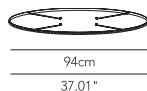

Accessory - Wall/ ceiling lamp ø 100

Ring strip LED warm white 42W 24V (3700 lm)		•	-	IP20	MOOEAL100G01	515				
---	--	---	---	------	--------------	-----	--	--	--	--

PRODUCTS: Mood
DESIGN: Annarosa Romano + Bruno Menegon 2014