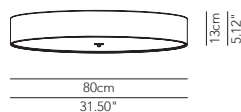

Suspension, wall/ceiling lamp available in cotton fabric, washable, lycra and hand-finished pleated or pleated ribbon fabric or PVC metal. One side frosted plex underneath.
The suspension, on request, can have a top protective disk microperforated or in opal plex, used only with fluorescent or LED bulbs, price increase as per price list.

Symbol index → • / present - / absent OD / On Demand

DISCOVOLANTE

Large ceiling lamp - ø 80

DESCRIPTION	LIGHT BULB	INDOOR					OUTDOOR				
				IP	CODE	€ EURO			IP	CODE	€ EURO
4 lights cotton fabric	4 x E27 42W HES	OD	OD	IP20	DISEPL080C02	735					
4 lights washable fabric	4 x E27 42W HES	OD	OD	IP20	DISEPL080T02	770					
4 lights cotton fabric+lycra	4 x E27 42W HES	OD	OD	IP20	DISEPL080L02	820					
4 lights metallic PVC	4 x E27 42W HES	OD	OD	IP20	DISEPL080V02	805					
4 lights pleated fabric	4 x E27 42W HES	OD	OD	IP20	DISEPL080P02	905					
4 lights pleated ribbon	4 x E27 42W HES	OD	OD	IP20	DISEPL080R02	930					
1 light cotton fabric NO DIM	1 x FC-T5 55W 827	OD	OD	IP20	DISEPL080C03	745					
1 light washable fabric NO DIM	1 x FC-T5 55W 827	OD	OD	IP20	DISEPL080T03	780					
1 light cotton fabric+lycra NO DIM	1 x FC-T5 55W 827	OD	OD	IP20	DISEPL080L03	830					
1 light metallic PVC NO DIM	1 x FC-T5 55W 827	OD	OD	IP20	DISEPL080V03	820					
1 light pleated fabric NO DIM	1 x FC-T5 55W 827	OD	OD	IP20	DISEPL080P03	915					
1 light pleated ribbon NO DIM	1 x FC-T5 55W 827	OD	OD	IP20	DISEPL080R03	940					
1 light cotton fabric DIM 1-10V	1 x FC-T5 55W 827	OD	OD	IP20	DISEPL080C04	805					
1 light washable fabric DIM 1-10V	1 x FC-T5 55W 827	OD	OD	IP20	DISEPL080T04	850					
1 light cotton fabric+lycra DIM 1-10V	1 x FC-T5 55W 827	OD	OD	IP20	DISEPL080L04	895					
1 light metallic PVC DIM 1-10V	1 x FC-T5 55W 827	OD	OD	IP20	DISEPL080V04	885					
1 light pleated fabric DIM 1-10V	1 x FC-T5 55W 827	OD	OD	IP20	DISEPL080P04	985					
1 light pleated ribbon DIM 1-10V	1 x FC-T5 55W 827	OD	OD	IP20	DISEPL080R04	1.005					
1 light cotton fabric DIM DALI	1 x FC-T5 55W 827	OD	OD	IP20	DISEPL080C05	805					
1 light washable fabric DIM DALI	1 x FC-T5 55W 827	OD	OD	IP20	DISEPL080T05	850					
1 light cotton fabric+lycra DIM DALI	1 x FC-T5 55W 827	OD	OD	IP20	DISEPL080L05	895					
1 light metallic PVC DIM DALI	1 x FC-T5 55W 827	OD	OD	IP20	DISEPL080V05	885					
1 light pleated fabric DIM DALI	1 x FC-T5 55W 827	OD	OD	IP20	DISEPL080P05	985					
1 light pleated ribbon DIM DALI	1 x FC-T5 55W 827	OD	OD	IP20	DISEPL080R05	1.005