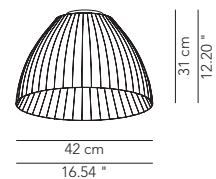

Medium ceiling lamp D.42 LED panel included

Pleated fabric unicolour	1 x Pannel LED 12W 2800K (1110 lm)	OD	-	IP20	OLIEPL042P01	645				
Pleated ribbon fabric unicolour	1 x Pannel LED 12W 2800K (1110 lm)	OD	-	IP20	OLIEPL042R01	650				
Pleated fabric bicoloured	1 x Pannel LED 12W 2800K (1110 lm)	OD	-	IP20	OLIEPL042P02	650				
Pleated ribbon fabric bicoloured	1 x Pannel LED 12W 2800K (1110 lm)	OD	-	IP20	OLIEPL042R02	655				
Price increase for version:	DIM DALI / switch DIM				OLIED1042P00	125