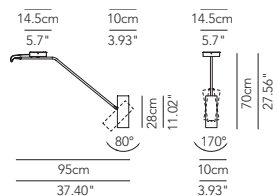

PRODUCTS: Dejavù
DESIGN: Barazzuol + Malisan 2015

Floor, ceiling and wall lamp with cantilever rotating arm (170°) and 90° adjustable wall lamp.
Rotating lampshade with double light emission.
Structure in white or matt black painted metal with aluminium lampshade.

Symbol index → • / present - / absent OD / On Demand

DEJAVÙ

Ceiling lamp L.95 x H.70

DESCRIPTION

Ceiling lamp white L.95 -
(designed for double switch)
White wiring cable

LIGHT BULB

2 x E27 42W HES

INDOOR						OUTDOOR				
		IP	CODE	€ EURO			IP	CODE	€ EURO	
•	-	IP20	DEJEPL095G01	505						
•	-	IP20	DEJEPL095G02	505						

Ceiling lamp black L.95 -
(designed for double switch)
Black wiring cable

2 x E27 42W HES