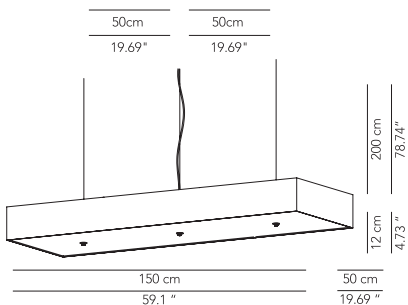

Maxi suspension lamp - 150 x 50

Cotton fabric

8 x E27 42W HES

Pleated fabric

8 x E27 42W HES

Pleated ribbon

8 x E27 42W HES

Maxi ceiling lamp - 150 x 50