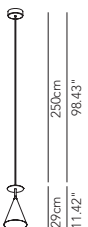

17cm
6.69"

Suspension lamp C single complete

Suspension lamp white	1 x dichroic GU10 28W	• - IP20	CCCESO022G41	215		
Suspension Deluxe	1 x dichroic GU10 28W	• - IP20	CCCESO022G42	260