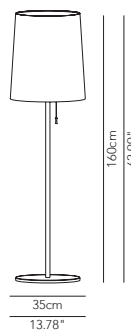

*Suspension, small table, table, reading and floor lamp.
Metal structure with satin-finished nickel or matt white coating.
Lampshade in cotton fabric or hand-finished pleated or pleated ribbon fabric.*

Symbol index → • / present - / absent OD / On Demand

ROMEO

Reading lamp - lighting pull