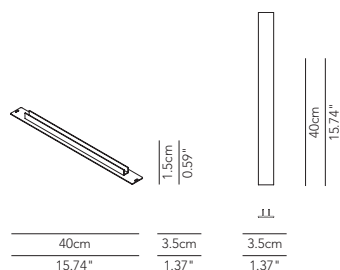

Family of single or aggregable lamps to create different contract compositions.
Rigid rod in white painted metal, available in different heights with globes diffusers in opal PMMA.

Symbol index → • / present - / absent OD / On Demand

MULTIBALL

Suspension globe - ø 45

DESCRIPTION	LIGHT BULB	INDOOR					OUTDOOR				
				IP	CODE	€ EURO			IP	CODE	€ EURO
Suspension lamp h 56	1 x E27 70W HES	-	-	IP20	MBLESO045M10	375					
Suspension lamp h 66	1 x E27 70W HES	-	-	IP20	MBLESO045M20	375					
Suspension lamp h 76	1 x E27 70W HES	-	-	IP20	MBLESO045M30	375					
Suspension lamp h 86	1 x E27 70W HES	-	-	IP20	MBLESO045M40	375					
Suspension lamp h 96	1 x E27 70W HES	-	-	IP20	MBLESO045M50	385					
Suspension lamp h 106	1 x E27 70W HES	-	-	IP20	MBLESO045M60	385					
Suspension lamp h 116	1 x E27 70W HES	-	-	IP20	MBLESO045M70	385					
Suspension lamp h 126	1 x E27 70W HES	-	-	IP20	MBLESO045M80	385					

Accessory - cable/s cover white painted

Connection cables L 40 (electric cable included)	•	-	IP20	MBLEAS000G01	70					
Connection cables L 80 (electric cable included)	•	-	IP20	MBLEAS000G02	100					

Separate ceiling rose attachment	•	-	IP20	MBLEAR000G01	100