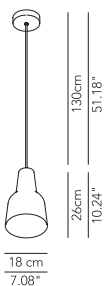

EVA medium - Suspension lamp ø 18	Diffuser in white ceramic	1 x E27 52W HES	•	-	IP20	EVAESO018H01	295			
	Diffuser dark brown cotto	1 x E27 52W HES	•	-	IP20	EVAESO018N01	315