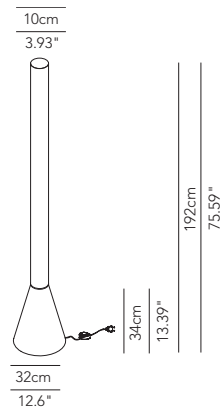

PRODUCTS: Moby
DESIGN: Barazzuol + Malisan 2016

Indoor and outdoor floor lamp with metal base painted in the following colours: white, gun metal grey, orange-yellow.
Diffuser in opal satined white PMMA.
Diffuser also available in opal polycarbonate, in accordance with the CL1 (650°) fire normative, with price increase.

Symbol index → • / present - / absent OD / On Demand

MOBY

Floor lamp

DESCRIPTION	LIGHT BULB	INDOOR					OUTDOOR				
				IP	CODE	€ EURO			IP	CODE	€ EURO
Floor lamp white or gun metal grey	Strip LED 72W 24V (5780 lm) - 2700K	OD	-	IP31	MYIEPT190M01	1.040					
Floor lamp white or gun metal grey	Strip LED 72W 24V (5780 lm) - 3000K						OD	-	IP44/ IP65	MYOEPT190M01	1.115
Floor lamp orange-yellow	Strip LED 72W 24V (5780 lm) - 2700K	OD	-	IP31	MYIEPT190M02	1.090					
Floor lamp orange-yellow	Strip LED 72W 24V (5780 lm) - 3000K						OD	-	IP44/ IP65	MYOEPT190M02	1.170
Accessory	Button PUSH DIM / DIM DALI (for version INDOOR)				MYBEDD190M00	115