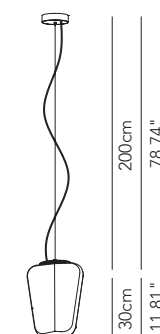

Single suspension

Glass diffuser / Metal structure white NO DIM 1 x G9 48W HES		•	-	IP20	EMIESO022K11	435					
Glass diffuser / Metal structure copper NO DIM 1 x G9 48W HES		•	-	IP20	EMIESO022K14	470					
Glass diffuser / Metal structure brass NO DIM 1 x G9 48W HES		•	-	IP20	EMIESO022K15	470					
Glass diffuser / Metal structure white NO DIM 1 x module LED 11W 3000K (1335 lm)		•	-	IP20	EMIESO022K01	460					
Glass diffuser / Metal structure copper NO DIM 1 x module LED 11W 3000K (1335 lm)		•	-	IP20	EMIESO022K04	495					
Glass diffuser / Metal structure brass NO DIM 1 x module LED 11W 3000K (1335 lm)		•	-	IP20	EMIESO022K05	495					
Price increase for LED-version:	DIM DALI / switch DIM				EMIEDD022K00	130