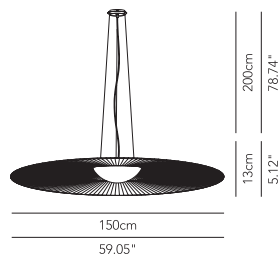

Mega suspension lamp - ø 150

1 light pleated fabric NO DIM	1 x module LED 30,6W 3000K (3950 lm)	OD	-	IP20	MOOESO150P04	2.730					
1 light pleated fabric DIM DALI/switch DIM	1 x module LED 30,6W 3000K (3950 lm)	OD	-	IP20	MOOESO150P06	2.785					
1 light pleated ribbon NO DIM	1 x module LED 30,6W 3000K (3950 lm)	OD	-	IP20	MOOESO150R04	2.785					
1 light pleated ribbon DIM DALI/switch DIM	1 x module LED 30,6W 3000K (3950 lm)	OD	-	IP20	MOOESO150R06	2.840					
LED temperature conversion filter from 3000K to 2700K	1 x 30,6W	•	-	IP20	FLTCON0SP011	55