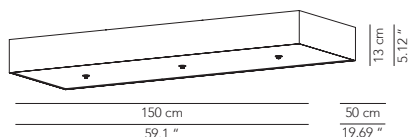

Maxi ceiling lamp - 150 x 50

Cotton fabric

8 x E27 42W HES

Pleated fabric

8 x E27 42W HES

Pleated ribbon

8 x E27 42W HES