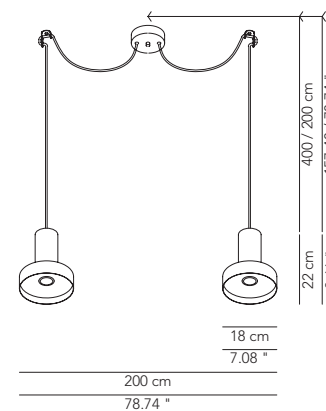

Composition with 2 diffusers D.18

Composition with 2 diffusers basic finish white	2 x dichroic GU10 D.50	•	-	IP20	HAMECS018G11	635				
Composition with 2 diffusers special finishes	2 x dichroic GU10 D.50	•	-	IP20	HAMECS018G12	745				
Composition with 2 diffusers basic finish white LED	2 x Pannel LED 12W 2800K (2x 1110 lm)	•	-	IP20	HAMECS018G01	745				
Composition with 2 diffusers special finishes LED	2 x Pannel LED 12W 2800K (2x 1110 lm)	•	-	IP20	HAMECS018G02	855				
Price increase for version (Pannel LED):	DIM DALI / switch DIM				HAMESODDG002	145