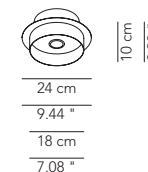

Ceiling lamp D.18

Ceiling lamp basic finish white	1 x dichroic GU10 D.50	•	-	IP20	HAMEPL018G11	245					
Ceiling lamp special finishes	1 x dichroic GU10 D.50	•	-	IP20	HAMEPL018G12	300					
Ceiling lamp basic finish white LED	1 x Pannel LED 12W 2800K (1110 lm)	•	-	IP20	HAMEPL018G01	285					
Ceiling lamp special finishes LED	1 x Pannel LED 12W 2800K (1110 lm)	•	-	IP20	HAMEPL018G02	340					
Price increase for version (Pannel LED):	DIM DALI / switch DIM				HAMEPLDDG000	105