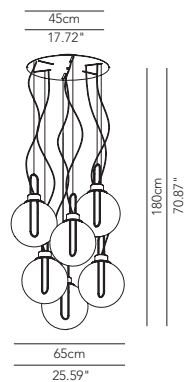

Composition with 6 globes

Composition white NO DIM	6 x module LED 11W 3000K (cad.1335lm)	-	-	IP20	ORBECM006M01	2.175					
Composition black NO DIM	6 x module LED 11W 3000K (cad.1335lm)	-	-	IP20	ORBECM006M02	2.175					
Composition chrome NO DIM	6 x module LED 11W 3000K (cad.1335lm)	-	-	IP20	ORBECM006M03	2.350					
Composition copper NO DIM	6 x module LED 11W 3000K (cad.1335lm)	-	-	IP20	ORBECM006M04	2.350					
Composition brass NO DIM	6 x module LED 11W 3000K (cad.1335lm)	-	-	IP20	ORBECM006M05	2.350					
Price increase for version:	Phasecut / DIM 1-10V				ORBED1006M00	90					
Price increase for version:	DIM DALI / switch DIM				ORBEDD006M00	110