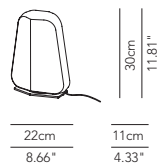

Symbol index  → • / present - / absent OD / On Demand

EMILY

Small table lamp

DESCRIPTION	LIGHT BULB	INDOOR					OUTDOOR				
				IP	CODE	€ EURO			IP	CODE	€ EURO
Glass diffuser / Metal structure white NO DIM 1 x G9 48W HES		•	-	IP20	EMIETP022K11	385					
Glass diffuser / Metal structure copper NO DIM 1 x G9 48W HES		•	-	IP20	EMIETP022K14	400					
Glass diffuser / Metal structure brass NO DIM 1 x G9 48W HES		•	-	IP20	EMIETP022K15	400					
Glass diffuser / Metal structure white PUSH DIM 1 x module LED 9W 3000K (1150 lm)		•	-	IP20	EMIETP022K01	465					
Glass diffuser / Metal structure copper PUSH DIM 1 x module LED 9W 3000K (1150 lm)		•	-	IP20	EMIETP022K04	480					
Glass diffuser / Metal structure brass PUSH DIM 1 x module LED 9W 3000K (1150 lm)		•	-	IP20	EMIETP022K05	480					