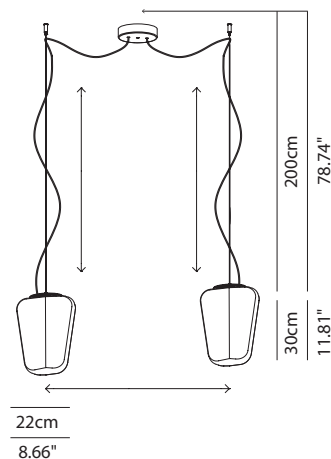

PRODUCTS: Emily
DESIGN: Romano + Menegon + Ceneda 2016

Small table lamp, single suspension or on cluster composition. White Murano blown opal glass diffuser.
Metal structure and particular white painted or in galvanized finishes: copper or brass.
The ceiling rose of the single suspensions is in the same finish as the structure. The ceiling plate of the composition is white painted.

Symbol index → • / present - / absent OD / On Demand

EMILY

Composition with 2 diffusers

DESCRIPTION	LIGHT BULB	INDOOR					OUTDOOR				
			IP	CODE	€ EURO		IP	CODE	€ EURO		
Glass diffuser / Metal structure white NO DIM 2 x G9 48W HES		•	-	IP20	EMIECS002K11	875					
Glass diffuser / Metal structure copper NO DIM 2 x G9 48W HES		•	-	IP20	EMIECS002K14	905					
Glass diffuser / Metal structure brass NO DIM 2 x G9 48W HES		•	-	IP20	EMIECS002K15	905					
Glass diffuser / Metal structure white NO DIM 2 x module LED 11W 3000K (each 1335 lm)		•	-	IP20	EMIECS002K01	895					
Glass diffuser / Metal structure copper NO DIM 2 x module LED 11W 3000K (each 1335 lm)		•	-	IP20	EMIECS002K04	940					
Glass diffuser / Metal structure brass NO DIM 2 x module LED 11W 3000K (each 1335 lm)		•	-	IP20	EMIECS002K05	940					
Price increase for LED-version:	DIM DALI / switch DIM				EMIEDD002K00	140