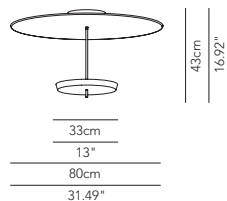

Maxi ceiling lamp D.80

Ceiling lamp white NO DIM	1 x module LED 30,6W 3000K (3950 lm)	•	-	IP20	UMBEPL080G01	855				
Ceiling lamp white lower bowl in galvanized finishes NO DIM	1 x module LED 30,6W 3000K (3950 lm)	•	-	IP20	UMBEPL080G03	940				
Ceiling lamp white DIM DALI/switch DIM	1 x module LED 30,6W 3000K (3950 lm)	•	-	IP20	UMBEPL080G11	940				
Ceiling lamp white lower bowl in galvanized finishes DIM DALI/switch DIM	1 x module LED 30,6W 3000K (3950 lm)	•	-	IP20	UMBEPL080G13	1.025				
LED temperature conversion filter from 3000K to 2700K	1 x 30,6W	•	-	IP20	FLTCON0SP011	55