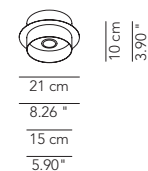

Single suspension or on cluster composition, spotlight, ceiling lamp or recessed spotlight.
Turned metal body white painted or in special metallic finishes: lead grey, lime green, electric blue, China blue or brick red.

Symbol index → • / present - / absent OD / On Demand

HAMMER

Ceiling lamp D.15

DESCRIPTION	LIGHT BULB	INDOOR					OUTDOOR				
				IP	CODE	€ EURO			IP	CODE	€ EURO
Ceiling lamp basic finish white	1 x dichroic GU10 D.50	•	-	IP20	HAMEPL015G11	235					
Ceiling lamp special finishes	1 x dichroic GU10 D.50	•	-	IP20	HAMEPL015G12	290					
Ceiling lamp basic finish white LED	1 x Pannel LED 9W 2800K (830 lm)	•	-	IP20	HAMEPL015G01	280					
Ceiling lamp special finishes LED	1 x Pannel LED 9W 2800K (830 lm)	•	-	IP20	HAMEPL015G02	335					
Price increase for version (Pannel LED):	DIM DALI / switch DIM				HAMEPLDDG000	105