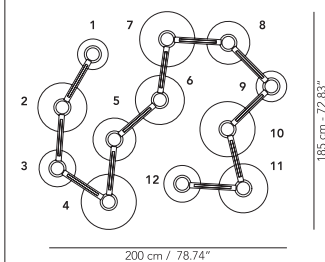

Composition type 3-A

Composition type 3-B

- Ø Globes**
 1 — ∅ 25
 2 — ∅ 40
 3 — ∅ 45
 4 — ∅ 30
 5 — ∅ 45
 6 — ∅ 35
 7 — ∅ 40
 8 — ∅ 30
 - Cables connections L 40

Composition type 4-A

Composition type 4-B

- Ø Globes**
 1 — ∅ 25
 2 — ∅ 40
 3 — ∅ 30
 4 — ∅ 45
 5 — ∅ 35
 6 — ∅ 40
 7 — ∅ 45
 8 — ∅ 35
 9 — ∅ 25
 10 — ∅ 45
 11 — ∅ 40
 12 — ∅ 30
 - Cables connections L 40