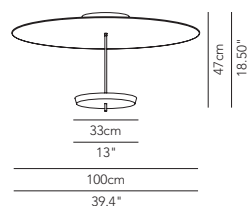

Mega ceiling lamp D.100

Ceiling lamp white NO DIM	1 x module LED 30,6W 3000K (3950 lm)	•	-	IP20	UMBEPL100G01	995				
Ceiling lamp white lower bowl in galvanized finishes NO DIM	1 x module LED 30,6W 3000K (3950 lm)	•	-	IP20	UMBEPL100G03	1.080				
Ceiling lamp white DIM DALI/switch DIM	1 x module LED 30,6W 3000K (3950 lm)	•	-	IP20	UMBEPL100G11	1.080				
Ceiling lamp white lower bowl in galvanized finishes DIM DALI/switch DIM	1 x module LED 30,6W 3000K (3950 lm)	•	-	IP20	UMBEPL100G13	1.170				
LED temperature conversion filter from 3000K to 2700K	1 x 30,6W	•	-	IP20	FLTCON0SP011	55