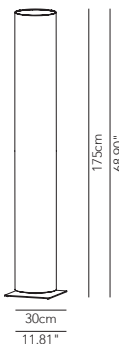

PRODUCTS: Lost
DESIGN: Modoluce R&D 2005

Small table, table, floor and suspension lamp.

Metal base in satin nickel finish. Lampshade in cotton fabric or with removable and washable lycra-cover (that covers a lampshade in white cotton fabric).

Lycra cover in CL1 flame retardant.

Symbol index → • / present - /absent OD / On Demand

LOST

Floor lamp

DESCRIPTION	LIGHT BULB	INDOOR					OUTDOOR				
			IP	CODE	€ EURO		IP	CODE	€ EURO		
Floor lamp cotton fabric	6 x E27 28W HES	OD	-	IP20	LOSEPT175C01	735					
Floor lamp cotton fabric + lycra	6 x E27 28W HES	OD	-	IP20	LOSEPT175L01	960					
Floor lamp cotton fabric DIM 1-10V	1 x T5 49W 2700K	OD	-	IP20	LOSEPT175C02	1.040					
Floor lamp cotton fabric+lycra DIM 1-10V	1 x T5 49W 2700K	OD	-	IP20	LOSEPT175L02	1.270					
Lycra cover only			•		LOSERR175L01	240					

Accessory - Floor lamp

DIM switch universal HES + LED (5/250W)					DIMVAROPT003	60