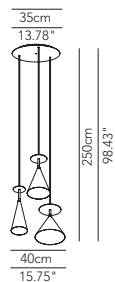

Single suspension or on cluster composition with metal diffuser. Available in three different dimensions and in the following colours: white or two-coloured black, moka, pastel green, strawberry and orange-yellow.
Floor lamp in one size.

Symbol index → • / present - / absent OD / On Demand

A B C

Complete composition - 3 suspensions A + B + C