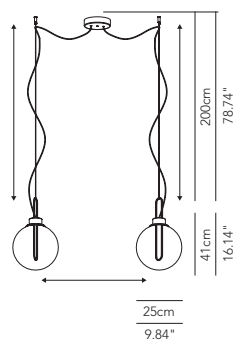

Composition with 2 globes

Composition white NO DIM	2 x module LED 11W 3000K (cad.1335 lm)	-	-	IP20	ORBES002M01	725				
Composition black NO DIM	2 x module LED 11W 3000K (cad.1335 lm)	-	-	IP20	ORBES002M02	725				
Composition chrome NO DIM	2 x module LED 11W 3000K (cad.1335 lm)	-	-	IP20	ORBES002M03	780				
Composition copper NO DIM	2 x module LED 11W 3000K (cad.1335 lm)	-	-	IP20	ORBES002M04	780				
Composition brass NO DIM	2 x module LED 11W 3000K (cad.1335 lm)	-	-	IP20	ORBES002M05	780				
Price increase for version:	Phasecut / DIM 1-10V				ORBED1002M00	70				
Price increase for version:	DIM DALI / switch DIM				ORBEDD002M00	115