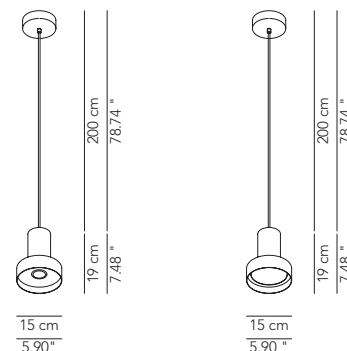

Single suspension or on cluster composition, spotlight, ceiling lamp or recessed spotlight.
Turned metal body white painted or in special metallic finishes: lead grey, lime green, electric blue, China blue or brick red.

Symbol index → • / present - /absent OD / On Demand

HAMMER

Single suspension lamp D.15

DESCRIPTION	LIGHT BULB	INDOOR					OUTDOOR				
			IP	CODE	€ EURO		IP	CODE	€ EURO		
Single suspension basic finish white	1 x dichroic GU10 D.50	•	-	IP20	HAMESO015G11	290					
Single suspension special finishes	1 x dichroic GU10 D.50	•	-	IP20	HAMESO015G12	335					
Single suspension basic finish white LED	1 x Pannel LED 9W 2800K (830 lm)	•	-	IP20	HAMESO015G01	335					
Single suspension special finishes LED	1 x Pannel LED 9W 2800K (830 lm)	•	-	IP20	HAMESO015G02	375					
Price increase for version (Pannel LED):	DIM DALI / switch DIM				HAMESODDG000	130