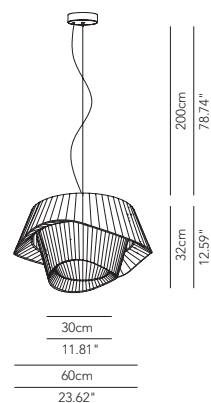

PRODUCTS: Cocò
DESIGN: Brian Rasmussen 2015

*Suspension or ceiling lamp in hand-finished pleated fabric.
Opal plex finishing underneath.*

Symbol index → • / present - / absent OD / On Demand

COCO'

Medium suspension lamp D.60

DESCRIPTION	LIGHT BULB	INDOOR					OUTDOOR				
			IP	CODE	€ EURO		IP	CODE	€ EURO		
Suspension pleated fabric	2 x E27 42W HES	OD	-	IP20	COCESP060P01	930					
Suspension pleated fabric NO DIM	1 x module LED 24,2W 3000K (2990 lm)	OD	-	IP20	COCESP060P05	1.070					
Suspension pleated fabric DIM DALI/switch DIM	1 x module LED 24,2W 3000K (2990 lm)	OD	-	IP20	COCESP060P06	1.150					
LED temperature conversion filter from 3000K to 2700K	1 x 24,2W	•	-	IP20	FLTCON0SP001	40