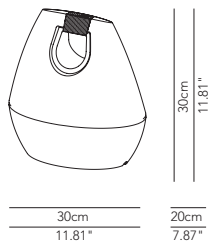

PRODUCTS: Borsalina
DESIGN: Francesca Smiraglia 2016

*INDOOR and OUTDOOR small table lamp with white or coloured on the mix polyethylene diffuser.
Power supply or rechargeable version LED RGB+white available. Handle in different materials.*

Symbol index → • / present - / absent OD / On Demand

BORSALINA

Small table lamp

DESCRIPTION

Small table lamp
rechargeable complete with batteries,
battery charger + remote control.

LIGHT BULB

1x Kit LED RGB + WHITE 6,4W

INDOOR				OUTDOOR			
IP	CODE	€ EURO	IP	CODE	€ EURO		
•	-		•	IP65 BOOETP030D12	350