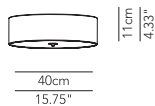

Suspension, wall/ceiling lamp available in cotton fabric, washable, lycra and hand-finished pleated or pleated ribbon fabric or PVC metal. One side frosted plex underneath.
The suspension, on request, can have a top protective disk microperforated or in opal plex, used only with fluorescent or LED bulbs, price increase as per price list.

Symbol index → • / present - / absent OD / On Demand

DISCOVOLANTE

Small wall/ceiling lamp - ø 40

DESCRIPTION	LIGHT BULB	INDOOR					OUTDOOR				
				IP	CODE	€ EURO			IP	CODE	€ EURO
2 lights cotton fabric	2 x E27 28W HES	OD	OD	IP20	DISEAP040C02	340					
2 lights washable fabric	2 x E27 28W HES	OD	OD	IP20	DISEAP040T02	360					
2 lights cotton fabric+lycra	2 x E27 28W HES	OD	OD	IP20	DISEAP040L02	405					
2 lights metallic PVC	2 x E27 28W HES	OD	OD	IP20	DISEAP040V02	370					
2 lights pleated fabric	2 x E27 28W HES	OD	OD	IP20	DISEAP040P02	415					
2 lights pleted ribbon	2 x E27 28W HES	OD	OD	IP20	DISEAP040R02	425					
1 light cotton fabric NO DIM	1 x FC-T5 22W 827	OD	OD	IP20	DISEAP040C03	405					
1 light washable fabric NO DIM	1 x FC-T5 22W 827	OD	OD	IP20	DISEAP040T03	425					
1 light cotton fabric+lycra NO DIM	1 x FC-T5 22W 827	OD	OD	IP20	DISEAP040L03	470					
1 light metallic PVC NO DIM	1 x FC-T5 22W 827	OD	OD	IP20	DISEAP040V03	435					
1 light pleated fabric NO DIM	1 x FC-T5 22W 827	OD	OD	IP20	DISEAP040P03	480					
1 light pleated ribbon NO DIM	1 x FC-T5 22W 827	OD	OD	IP20	DISEAP040R03	495					
1 light cotton fabric DIM 1-10V	1 x FC-T5 22W 827	OD	OD	IP20	DISEAP040C04	460					
1 light washable fabric DIM 1-10V	1 x FC-T5 22W 827	OD	OD	IP20	DISEAP040T04	480					
1 light cotton fabric+lycra DIM 1-10V	1 x FC-T5 22W 827	OD	OD	IP20	DISEAP040L04	525					
1 light metallic PVC DIM 1-10V	1 x FC-T5 22W 827	OD	OD	IP20	DISEAP040V04	495					
1 light pleated fabric DIM 1-10V	1 x FC-T5 22W 827	OD	OD	IP20	DISEAP040P04	535					
1 light pleated ribbon DIM 1-10V	1 x FC-T5 22W 827	OD	OD	IP20	DISEAP040R04	545					
1 light cotton fabric DIM DALI	1 x FC-T5 22W 827	OD	OD	IP20	DISEAP040C05	460					
1 light washable fabric DIM DALI	1 x FC-T5 22W 827	OD	OD	IP20	DISEAP040T05	480					
1 light cotton fabric+lycra DIM DALI	1 x FC-T5 22W 827	OD	OD	IP20	DISEAP040L05	525					
1 light metallic PVC DIM DALI	1 x FC-T5 22W 827	OD	OD	IP20	DISEAP040V05	495					
1 light pleated fabric DIM DALI	1 x FC-T5 22W 827	OD	OD	IP20	DISEAP040P05	535					
1 light pleated ribbon DIM DALI	1 x FC-T5 22W 827	OD	OD	IP20	DISEAP040R05	545