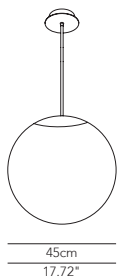

Family of single or aggregable lamps to create different contract compositions.
Rigid rod in white painted metal, available in different heights with globes diffusers in opal PMMA.

Symbol index → • / present - / absent OD / On Demand

MULTIBALL

Suspension globe - ø 45