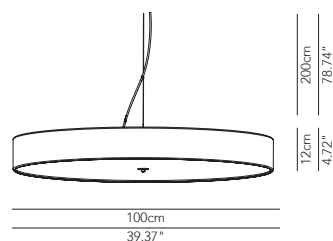

Suspension, wall/ceiling lamp available in cotton fabric, washable, lycra and hand-finished pleated or pleated ribbon fabric or PVC metal. One side frosted plex underneath.
The suspension, on request, can have a top protective disk microperforated or in opal plex, used only with fluorescent or LED bulbs, price increase as per price list.

Symbol index → • / present - / absent OD / On Demand

DISCOVOLANTE LED

Maxi suspension lamp - ø 100
LED (3950 lm)

DESCRIPTION	LIGHT BULB	INDOOR					OUTDOOR				
			IP	CODE	€ EURO		IP	CODE	€ EURO		
1 light / cotton fabric NO DIM	1 x module LED 30,6W 3000K	OD	-	IP20	DISESP100C12	1.080					
1 light / washable fabric NO DIM	1 x module LED 30,6W 3000K	OD	-	IP20	DISESP100T12	1.130					
1 light cotton fabric+lycra NO DIM	1 x module LED 30,6W 3000K	OD	-	IP20	DISESP100L12	1.190					
1 light pleated fabric NO DIM	1 x module LED 30,6W 3000K	OD	-	IP20	DISESP100P12	1.375					
1 light pleated ribbon NO DIM	1 x module LED 30,6W 3000K	OD	-	IP20	DISESP100R12	1.400					
1 light / cotton fabric DIM DALI/switch DIM	1 x module LED 30,6W 3000K	OD	-	IP20	DISESP100C14	1.160					
1 light / washable fabric DIM DALI/switch DIM	1 x module LED 30,6W 3000K	OD	-	IP20	DISESP100T14	1.205					
1 light cotton fabric+lycra DIM DALI/switch DIM	1 x module LED 30,6W 3000K	OD	-	IP20	DISESP100L14	1.270					
1 light pleated fabric DIM DALI/switch DIM	1 x module LED 30,6W 3000K	OD	-	IP20	DISESP100P14	1.445					
1 light pleated ribbon DIM DALI/switch DIM	1 x module LED 30,6W 3000K	OD	-	IP20	DISESP100R14	1.475					
Additional LED-module (already installed) NO DIM	1 x 30,6W 3000K				MODLED034001	300					
Additional LED-module (already installed) DIM DALI/switch DIM	1 x 30,6W 3000K				MODLED034002	385					
LED temperature conversion filter from 3000K to 2700K	1 x 30,6W	•	-	IP20	FLTCON0SP011	55