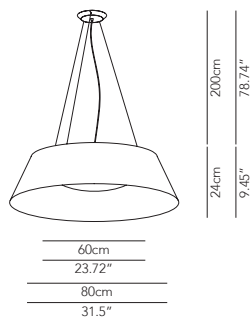

*Suspension in cotton fabric, pleated and pleated ribbon fabric.
The cotton version is bicoloured inside/outside with fabric colours as per our samples chart.*

Symbol index → • / present - / absent OD / On Demand

REVERSE

BASIC A - Large suspension lamp ø 80

DESCRIPTION	LIGHT BULB	INDOOR					OUTDOOR				
			IP	CODE	€ EURO		IP	CODE	€ EURO		
1 light / cotton fabric NO DIM	1 x module LED 30,6W 3000K (3950 lm)	OD	-	IP20	REAESO080C07	1.320					
1 light / cotton fabric DIM DALI/switch DIM	1 x module LED 30,6W 3000K (3950 lm)	OD	-	IP20	REAESO080C09	1.380					
LED temperature conversion filter from 3000K to 2700K	1 x 30,6W	•	-	IP20	FLTCON0SP011	55