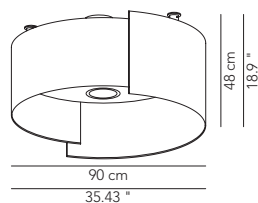

Large ceiling lamp - D. 90

Kvadrat-fabric NO DIM

3 x pannel LED 12W 2800K
(3x 1110 lm)

•	-	IP20	ALCEPL090I01	3.125					

Price increase for version:

DIM DALI / switch DIM

ALCED1090I00

385