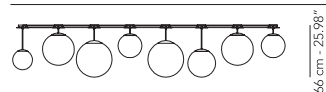

Family of single or aggregable lamps to create different contract compositions.
Rigid rod in white painted metal, available in different heights with globes diffusers in opal PMMA.

Symbol index → • / present - / absent OD / On Demand

MULTIBALL

Composition type 3 - (8 globes)

66 cm - 25.98"

DESCRIPTION

Composition with h 66 maximum encumbrance

LIGHT BULB

(1 pc d.25 h56 - 2 pcs d.40 h51 - 2 pcs d.45 h66 - 2 pcs d.30 h41 - 1 pc d.35 h66 - 7 connections cables)

INDOOR					OUTDOOR				
	IP	CODE	€ EURO		IP	CODE	€ EURO		
-	-	IP20 MBLECM066M08	2.910