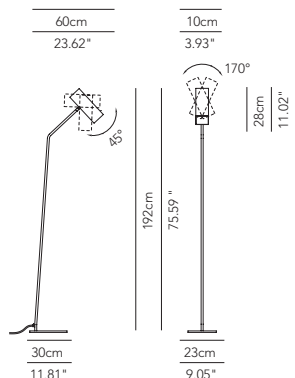

Floor, ceiling and wall lamp with cantilever rotating arm (170°) and 90° adjustable wall lamp.
Rotating lampshade with double light emission.
Structure in white or matt black painted metal with aluminium lampshade.

Symbol index → • / present - / absent OD / On Demand

DEJAVÙ

Accessory - Wall lamp

DESCRIPTION

LIGHT BULB

Fixing accessory for wall lamp - white

Fixing accessory for wall lamp - black

INDOOR						OUTDOOR				
		IP	CODE	€ EURO			IP	CODE	€ EURO	
•	-	IP20	DEJEAR000G01	105						
•	-	IP20	DEJEAR000G02	105						

Wall lamp H.28

Wall lamp H.28 white - (designed for double switch)

Wall lamp H.28 black - (designed for double switch)

2 x E27 42W HES

2 x E27 42W HES

• - IP20 DEJEAP028G01 210

• - IP20 DEJEAP028G02 210

Floor lamp H.192

Floor lamp white - (double switch)
Black wiring cable

Floor lamp black - (double switch)
Black wiring cable

2 x E27 42W HES

2 x E27 42W HES

• - IP20 DEJEPT192G01 555

• - IP20 DEJEPT192G02 555