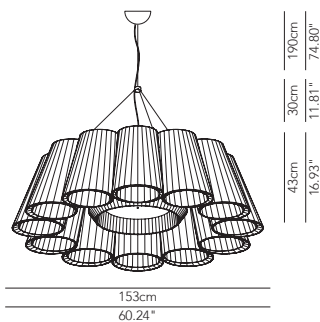

Suspension, ceiling and wall lamp in hand-finished pleated fabric and pleated ribbon.

Symbol index → • / present - / absent **OD** / On Demand

FLORINDA

Florinda 12 - Suspension lamp

DESCRIPTION

LIGHT BULB

IP

INDOOR

CODE

€ EURO

IP

OUTDOOR

CODE

€ EURO

12+1 lampshades pleated fabric
(2 independent switches)

12 x E27 + 3 x E27 42W HES

OD - **IP20**

FLOESO012P02

6.280

12+1 lampshades pleated ribbon
(2 independent switches)

12 x E27 + 3 x E27 42W HES

OD - **IP20**

FLOESO012R02

6.355