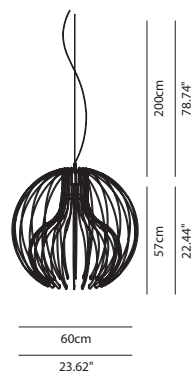

Accessori:											
Colored stripe in cotton fabric ø 50/60/75	OD		ICIEFS050C01	25							

Medium suspension lamp - ø 60 x h 57	Suspension lamp	1 x E27 42W HES	•	-	IP20	IBIESO060G01	885	•	-	IP65	IBOESO060G01	940