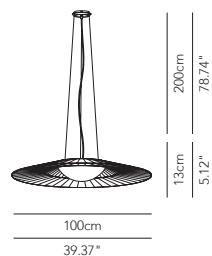

PRODUCTS: Mood
DESIGN: Annarosa Romano + Bruno Menegon 2014

*Suspension, wall/ ceiling lamp in hand-finished pleated and pleated ribbon fabric.
Central half-sphere in opal PMMA.*

Symbol index → • / present - / absent OD / On Demand

MOOD

Large suspension lamp - ø 100

DESCRIPTION	LIGHT BULB	INDOOR					OUTDOOR				
			IP	CODE	€ EURO		IP	CODE	€ EURO		
1 light pleated fabric NO DIM	1 x module LED 30,6W 3000K (3950 lm)	OD	-	IP20	MOOESO100P04	1.805					
1 light pleated fabric DIM DALI/switch DIM	1 x module LED 30,6W 3000K (3950 lm)	OD	-	IP20	MOOESO100P06	1.855					
1 light pleated ribbon NO DIM	1 x module LED 30,6W 3000K (3950 lm)	OD	-	IP20	MOOESO100R04	1.825					
1 light pleated ribbon DIM DALI/switch DIM	1 x module LED 30,6W 3000K (3950 lm)	OD	-	IP20	MOOESO100R06	1.875					
LED temperature conversion filter from 3000K to 2700K	1 x 30,6W	•	-	IP20	FLTCON0SP011	55