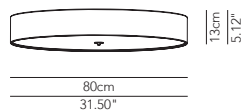

Suspension, wall/ceiling lamp available in cotton fabric, washable, lycra and hand-finished pleated or pleated ribbon fabric or PVC metal. One side frosted plex underneath.
The suspension, on request, can have a top protective disk microperforated or in opal plex, used only with fluorescent or LED bulbs, price increase as per price list.

Symbol index → • / present - / absent OD / On Demand

DISCOVOLANTE LED

Large ceiling lamp - ø 80
LED (3950 lm)

DESCRIPTION	LIGHT BULB	INDOOR					OUTDOOR				
				IP	CODE	€ EURO			IP	CODE	€ EURO
1 light / cotton fabric NO DIM	1 x module LED 30,6W 3000K	OD	-	IP20	DISEPL080C09	895					
1 light / washable fabric NO DIM	1 x module LED 30,6W 3000K	OD	-	IP20	DISEPL080T09	935					
1 light cotton fabric+lycra NO DIM	1 x module LED 30,6W 3000K	OD	-	IP20	DISEPL080L09	995					
1 light pleated fabric NO DIM	1 x module LED 30,6W 3000K	OD	-	IP20	DISEPL080P09	1.080					
1 light pleated ribbon NO DIM	1 x module LED 30,6W 3000K	OD	-	IP20	DISEPL080R09	1.100					
1 light / cotton fabric DIM DALI/switch DIM	1 x module LED 30,6W 3000K	OD	-	IP20	DISEPL080C11	970					
1 light / washable fabric DIM DALI/switch DIM	1 x module LED 30,6W 3000K	OD	-	IP20	DISEPL080T11	1.010					
1 light cotton fabric+lycra DIM DALI/switch DIM	1 x module LED 30,6W 3000K	OD	-	IP20	DISEPL080L11	1.060					
1 light pleated fabric DIM DALI/switch DIM	1 x module LED 30,6W 3000K	OD	-	IP20	DISEPL080P11	1.150					
1 light pleated ribbon DIM DALI/switch DIM	1 x module LED 30,6W 3000K	OD	-	IP20	DISEPL080R11	1.170					
Additional LED-module (already installed) NO DIM	1 x 30,6W 3000K				MODLED034001	300					
Additional LED-module (already installed) DIM DALI/switch DIM	1 x 30,6W 3000K				MODLED034002	385					
LED temperature conversion filter from 3000K to 2700K	1 x 30,6W	•	-	IP20	FLTCON0SP011	55