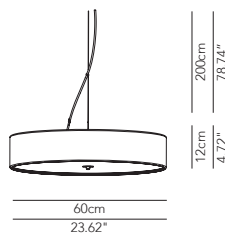

Suspension, wall/ceiling lamp available in cotton fabric, washable, lycra and hand-finished pleated or pleated ribbon fabric or PVC metal. One side frosted plex underneath.
The suspension, on request, can have a top protective disk microperforated or in opal plex, used only with fluorescent or LED bulbs, price increase as per price list.

Symbol index → • / present - / absent OD / On Demand

DISCOVOLANTE

Medium suspension lamp - ø 60

DESCRIPTION	LIGHT BULB	INDOOR					OUTDOOR				
				IP	CODE	€ EURO			IP	CODE	€ EURO
3 lights cotton fabric	3 x E27 42W HES	OD	OD	IP20	DISESP060C02	555					
3 lights washable fabric	3 x E27 42W HES	OD	OD	IP20	DISESP060T02	580					
3 lights cotton fabric+lycra	3 x E27 42W HES	OD	OD	IP20	DISESP060L02	635					
3 lights metallic PVC	3 x E27 42W HES	OD	OD	IP20	DISESP060V02	615					
3 lights pleated fabric	3 x E27 42W HES	OD	OD	IP20	DISESP060P02	665					
3 lights pleated ribbon	3 x E27 42W HES	OD	OD	IP20	DISESP060R02	680					
1 light cotton fabric NO DIM	1 x FC-T5 55W 827	OD	OD	IP20	DISESP060C03	635					
1 light washable fabric NO DIM	1 x FC-T5 55W 827	OD	OD	IP20	DISESP060T03	660					
1 light cotton fabric+lycra NO DIM	1 x FC-T5 55W 827	OD	OD	IP20	DISESP060L03	710					
1 light metallic PVC NO DIM	1 x FC-T5 55W 827	OD	OD	IP20	DISESP060V03	685					
1 light pleated fabric NO DIM	1 x FC-T5 55W 827	OD	OD	IP20	DISESP060P03	745					
1 light pleated ribbon NO DIM	1 x FC-T5 55W 827	OD	OD	IP20	DISESP060R03	760					
1 light cotton fabric DIM 1-10V	1 x FC-T5 55W 827	OD	OD	IP20	DISESP060C04	680					
1 light washable fabric DIM 1-10V	1 x FC-T5 55W 827	OD	OD	IP20	DISESP060T04	710					
1 light cotton fabric+lycra DIM 1-10V	1 x FC-T5 55W 827	OD	OD	IP20	DISESP060L04	760					
1 light metallic PVC DIM 1-10V	1 x FC-T5 55W 827	OD	OD	IP20	DISESP060V04	740					
1 light pleated fabric DIM 1-10V	1 x FC-T5 55W 827	OD	OD	IP20	DISESP060P04	790					
1 light pleated ribbon DIM 1-10V	1 x FC-T5 55W 827	OD	OD	IP20	DISESP060R04	805					
1 light cotton fabric DIM DALI	1 x FC-T5 55W 827	OD	OD	IP20	DISESP060C05	680					
1 light washable fabric DIM DALI	1 x FC-T5 55W 827	OD	OD	IP20	DISESP060T05	710					
1 light cotton fabric+lycra DIM DALI	1 x FC-T5 55W 827	OD	OD	IP20	DISESP060L05	760					
1 light metallic PVC DIM DALI	1 x FC-T5 55W 827	OD	OD	IP20	DISESP060V05	740					
1 light pleated fabric DIM DALI	1 x FC-T5 55W 827	OD	OD	IP20	DISESP060P05	790					
1 light pleated ribbon DIM DALI	1 x FC-T5 55W 827	OD	OD	IP20	DISESP060R05	805