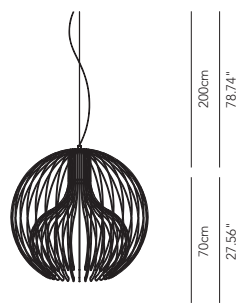

PRODUCTS: Icaro ball
DESIGN: Brian Rasmussen 2012

Suspension and floor lamp in painted transparent, white or black matt steel wire.
Light bulb at sight or covered by a stripe in removable material for the indoor version and enclosed in an hermetic white satin glass for the outdoor version.
OUTDOOR version: metal parts are protected against atmospheric agents, with electrolytic galvanising treatment and finishing with resistant polyester coating.

Symbol index → • / present - / absent OD / On Demand

ICARO BALL	DESCRIPTION	LIGHT BULB	INDOOR				OUTDOOR			
			IP	CODE	€ EURO	IP	CODE	€ EURO		
Maxi suspension lamp - ø 75 x h 70	Suspension lamp	1 x E27 42W HES	• -	IP20	IBIESO075G01	950	• -	IP65	IBOESO075G01	1.005