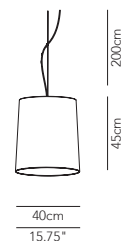

Medium suspension lamp - ø 40

Cotton fabric without plex	1 x E27 42W HES	OD	OD	IP20	ROMESO040C01	300					
Cotton fabric with plex	1 x E27 42W HES	OD	OD	IP20	ROMESP040C01	350					
Pleated fabric without plex	1 x E27 42W HES	•	OD	IP20	ROMESO040P01	385					
Pleated fabric with plex	1 x E27 42W HES	OD	OD	IP20	ROMESP040P01	440					
Pleated ribbon without plex	1 x E27 42W HES	OD	OD	IP20	ROMESO040R01	420					
Pleated ribbon with plex	1 x E27 42W HES	OD	OD	IP20	ROMESP040R01	480