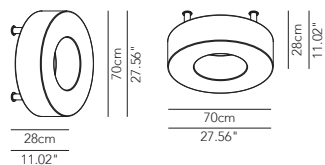

Suspension, wall/ceiling lamp, small table, table, happy hour table and pouf.

White polyethylene shade. **Different colours available on demand for minimum purchasing quantity (10 pcs.) with a price increase of 3%.**

OUTDOOR version: metal parts are protected against atmospheric agents, with electrolytic galvanising treatment and finishing with resistant polyester coating.

Symbol index → • / present - /absent **OD** / On Demand

ATOLLO

Wall/ceiling lamp - ø 70

DESCRIPTION	LIGHT BULB	INDOOR					OUTDOOR				
			IP	CODE	€ EURO		IP	CODE	€ EURO		
Wall/ceiling lamp	6 x E27 28W HES	•	-	IP31	ATIEAP070D01	1.050	•	-	IP65	ATOEAP070D01	1.085
Wall/ceiling lamp NO DIM	LED 49,2W warm white (7320 lm)	•	-	IP31	ATIEAP070D41	1.420	•	-	IP65	ATOEAP070D41	1.430
Wall/ceiling lamp DIM DALI/switch DIM	LED 49,2W warm white (7320 lm)	•	-	IP31	ATIEAP070D42	1.740