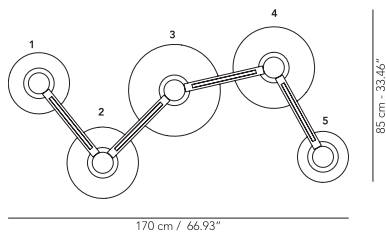

Composition type 1-A

Composition type 1-B

- Ø Globes**
 1 — ∅ 25
 2 — ∅ 35
 3 — ∅ 30
 - Cables connections L 40

Composition type 2-A

Composition type 2-B

- Ø Globes**
 1 — ∅ 30
 2 — ∅ 35
 3 — ∅ 45
 4 — ∅ 40
 5 — ∅ 25
 - Cables connections L 40