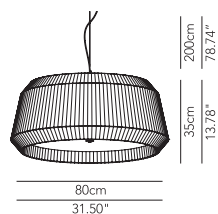

Maxi suspension lamp - ø 80

Suspension pleated fabric	4 x E27 70W HES	OD	OD	IP20	LOTESP080P01	1.395					
Suspension pleated fabric NO DIM	1 x FC-T5 55W 827	OD	-	IP20	LOTESP080P02	1.410					
Suspension pleated fabric DIM 1-10V	1 x FC-T5 55W 827	OD	-	IP20	LOTESP080P03	1.460					
Suspension pleated fabric DIM DALI	1 x FC-T5 55W 827	OD	-	IP20	LOTESP080P04	1.460					
Suspension lamp pleated ribbon	4 x E27 70W HES	OD	OD	IP20	LOTESP080R01	1.435					
Suspension lamp pleated ribbon NO DIM	1 x FC-T5 55W 827	OD	-	IP20	LOTESP080R02	1.450					
Suspension lamp pleated ribbon DIM 1-10V	1 x FC-T5 55W 827	OD	-	IP20	LOTESP080R03	1.510					
Suspension lamp pleated ribbon DIM DALI	1 x FC-T5 55W 827	OD	-	IP20	LOTESP080R04	1.510