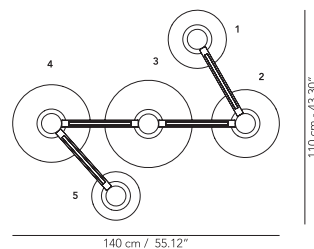

Composition type 1-A

Composition type 1-B

- Ø Globes**
 1 — ∅ 25
 2 — ∅ 35
 3 — ∅ 30
 - Cables connections L 40

Composition type 2-A

Composition type 2-B

- Ø Globes**
 1 — ∅ 30
 2 — ∅ 35
 3 — ∅ 45
 4 — ∅ 40
 5 — ∅ 25
 - Cables connections L 40