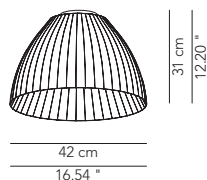

Medium ceiling lamp D.42

Pleated fabric unicolour	1 x E27 42W HES	OD	- IP20	OLIEPL042P41	565				
Pleated ribbon fabric unicolour	1 x E27 42W HES	OD	- IP20	OLIEPL042R41	570				
Pleated fabric bicoloured	1 x E27 42W HES	OD	- IP20	OLIEPL042P42	570				
Pleated ribbon fabric bicoloured	1 x E27 42W HES	OD	- IP20	OLIEPL042R42	575