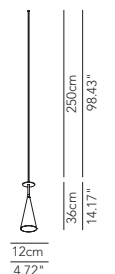

Suspension lamp A single for composition (without ceiling rose)