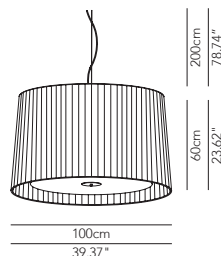

Suspension in cotton fabric or hand-finished pleated and pleated ribbon fabric. According to the version, disc in opal plex finishing underneath.

Symbol index → • / present - /absent OD / On Demand

MILLELUCI

Large suspension lamp - ø 100 x h 60 with plex

DESCRIPTION	LIGHT BULB	INDOOR					OUTDOOR				
				IP	CODE	€ EURO			IP	CODE	€ EURO
Suspension lamp cotton fabric	4 x E27 105W HES	OD	OD	IP20	MILESP060C01	1.115					
Suspension lamp cotton fabric NO DIM	1 x FC-T5 55W 827	OD	-	IP20	MILESP060C02	1.150					
Suspension lamp cotton fabric DIM 1-10V	1 x FC-T5 55W 827	OD	-	IP20	MILESP060C03	1.195					
Suspension lamp cotton fabric DIM DALI	1 x FC-T5 55W 827	OD	-	IP20	MILESP060C04	1.195					
Suspension lamp cotton fabric NO DIM	2 x FC-T5 55W 827	OD	-	IP20	MILESP060C05	1.395					
Suspension lamp cotton fabric DIM 1-10V	2 x FC-T5 55W 827	OD	-	IP20	MILESP060C06	1.535					
Suspension lamp cotton fabric DIM DALI	2 x FC-T5 55W 827	OD	-	IP20	MILESP060C07	1.535					
Suspension pleated fabric	4 x E27 105W HES	OD	OD	IP20	MILESP060P01	1.815					
Suspension pleated fabric NO DIM	1 x FC-T5 55W 827	OD	-	IP20	MILESP060P02	1.845					
Suspension pleated fabric DIM 1-10V	1 x FC-T5 55W 827	OD	-	IP20	MILESP060P03	1.895					
Suspension pleated fabric DIM DALI	1 x FC-T5 55W 827	OD	-	IP20	MILESP060P04	1.895					
Suspension lamp pleated fabric NO DIM	2 x FC-T5 55W 827	OD	-	IP20	MILESP060P05	2.085					
Suspension lamp pleated fabric DIM 1-10V	2 x FC-T5 55W 827	OD	-	IP20	MILESP060P06	2.225					
Suspension lamp pleated fabric DIM DALI	2 x FC-T5 55W 827	OD	-	IP20	MILESP060P07	2.225					
Suspension lamp pleated ribbon	4 x E27 105W HES	OD	OD	IP20	MILESP060R01	1.900					
Suspension lamp pleated ribbon NO DIM	1 x FC-T5 55W 827	OD	-	IP20	MILESP060R02	1.935					
Suspension lamp pleated ribbon DIM 1-10V	1 x FC-T5 55W 827	OD	-	IP20	MILESP060R03	1.980					
Suspension lamp pleated ribbon DIM DALI	1 x FC-T5 55W 827	OD	-	IP20	MILESP060R04	1.980					
Suspension lamp pleated ribbon NO DIM	2 x FC-T5 55W 827	OD	-	IP20	MILESP060R05	2.175					
Suspension lamp pleated ribbon DIM 1-10V	2 x FC-T5 55W 827	OD	-	IP20	MILESP060R06	2.315					
Suspension lamp pleated ribbon DIM DALI	2 x FC-T5 55W 827	OD	-	IP20	MILESP060R07	2.315					
Additional circular lamp (already installed) NO DIM	1 x FC-T5 55W 827				CIRNOD055001	165					
Additional circular lamp (already installed) DIM 1-10V	1 x FC-T5 55W 827				CIRD10055002	185					
Additional circular lamp (already installed) DIM DALI	1 x FC-T5 55W 827				CIRDDA055003	185