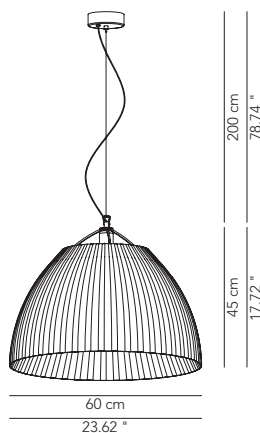

PRODUCTS: Olivia
DESIGN: Arturo Bellese 2017

Suspension or ceiling lamp in hand-finished pleated classic or pleated ribbon fabric. Available versions: unicolour or bicoloured.
Metal structure: painted matt black or galvanized finishes: chrome, copper, brass.
Ceiling lamp version with white ceiling rose.

Symbol index → • / present - / absent OD / On Demand

OLIVIA

Large suspension lamp D.60

DESCRIPTION	LIGHT BULB	INDOOR					OUTDOOR				
			IP	CODE	€ EURO		IP	CODE	€ EURO		
Pleated fabric unicolour / black structure	1 x E27 105W HES	OD	- IP20	OLIESO060P42	790						
Pleated fabric unicolour / chrome structure	1 x E27 105W HES	OD	- IP20	OLIESO060P43	800						
Pleated fabric unicolour / copper structure	1 x E27 105W HES	OD	- IP20	OLIESO060P44	800						
Pleated fabric unicolour / brass structure	1 x E27 105W HES	OD	- IP20	OLIESO060P45	800						
Pleated ribbon fabric unicolour / black structure	1 x E27 105W HES	OD	- IP20	OLIESO060R42	800						
Pleated ribbon fabric unicolour / chrome structure	1 x E27 105W HES	OD	- IP20	OLIESO060R43	820						
Pleated ribbon fabric unicolour / copper structure	1 x E27 105W HES	OD	- IP20	OLIESO060R44	820						
Pleated ribbon fabric unicolour / brass structure	1 x E27 105W HES	OD	- IP20	OLIESO060R45	820						
Pleated fabric bicoloured / black structure	1 x E27 105W HES	OD	- IP20	OLIESO060P46	800						
Pleated fabric bicoloured / chrome structure	1 x E27 105W HES	OD	- IP20	OLIESO060P47	820						
Pleated fabric bicoloured / copper structure	1 x E27 105W HES	OD	- IP20	OLIESO060P48	820						
Pleated fabric bicoloured / brass structure	1 x E27 105W HES	OD	- IP20	OLIESO060P49	820						
Pleated ribbon fabric bicoloured / black structure	1 x E27 105W HES	OD	- IP20	OLIESO060R46	810						
Pleated ribbon fabric bicoloured / chrome structure	1 x E27 105W HES	OD	- IP20	OLIESO060R47	830						
Pleated ribbon fabric bicoloured / copper structure	1 x E27 105W HES	OD	- IP20	OLIESO060R48	830						
Pleated ribbon fabric bicoloured / brass structure	1 x E27 105W HES	OD	- IP20	OLIESO060R49	830