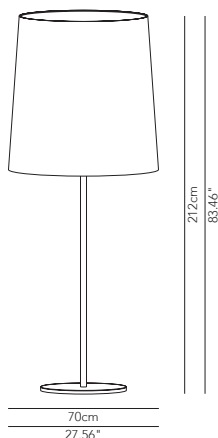

PRODUCTS: Romeo
DESIGN: Modoluce R&D 2003

*Suspension, small table, table, reading and floor lamp.
Metal structure with satin-finished nickel or matt white coating.
Lampshade in cotton fabric or hand-finished pleated or pleated ribbon fabric.*

Symbol index → • / present - / absent OD / On Demand

ROMEO

Maxi floor lamp

DESCRIPTION	LIGHT BULB	INDOOR					OUTDOOR				
				IP	CODE	€ EURO			IP	CODE	€ EURO
Nickel satin finish metal cotton fabric	4 x E27 105W HES	OD	-	IP20	ROMEPT212C01	980					
White painted metal cotton fabric	4 x E27 105W HES	OD	-	IP20	ROMEPT212C02	930					
Nickel satin finish metal pleated fabric	4 x E27 105W HES	•	-	IP20	ROMEPT212P01	1.305					
White painted metal pleated fabric	4 x E27 105W HES	•	-	IP20	ROMEPT212P02	1.260					
Nickel satin finish metal pleated ribbon	4 x E27 105W HES	OD	-	IP20	ROMEPT212R01	1.355					
White painted metal pleated ribbon	4 x E27 105W HES	OD	-	IP20	ROMEPT212R02	1.310					

Accessory - Floor lamp

DIM switch universal HES + LED (5/250W)

DIMVAROPT003

60