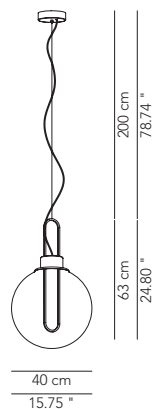

Single suspension or two-globe composition. Globe diffuser in smoked PMMA and painted metal structure: matt white or black or in galvanized finishes: glossy chrome, copper, brass.

Symbol index → • / present - / absent OD / On Demand

ORB 40

Suspension globe - D. 40

DESCRIPTION	LIGHT BULB	INDOOR					OUTDOOR				
				IP	CODE	€ EURO			IP	CODE	€ EURO
Suspension globe white NO DIM	1 x modulo LED 18W 3000K (2330 lm)	-	-	IP20	ORBESO040M01	565					
Suspension globe black NO DIM	1 x modulo LED 18W 3000K (2330 lm)	-	-	IP20	ORBESO040M02	565					
Suspension globe chrome NO DIM	1 x modulo LED 18W 3000K (2330 lm)	-	-	IP20	ORBESO040M03	780					
Suspension globe copper NO DIM	1 x modulo LED 18W 3000K (2330 lm)	-	-	IP20	ORBESO040M04	780					
Suspension globe brass NO DIM	1 x modulo LED 18W 3000K (2330 lm)	-	-	IP20	ORBESO040M05	780					
Price increase for version:	Phasecut / DIM 1-10V				ORBED1040M00	70					
Price increase for version:	DIM DALI / switch DIM				ORBEDD040M00	90