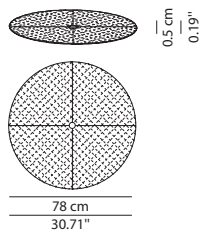

PRODUCTS: Discovolante
DESIGN: Paolo Grasselli 2004

Suspension, wall/ceiling lamp available in cotton fabric, washable, lycra and hand-finished pleated or pleated ribbon fabric or PVC metal. One side frosted plex underneath.
The suspension, on request, can have a top protective disk microperforated or in opal plex, used only with fluorescent or LED bulbs, price increase as per price list.

Symbol index → • / present - / absent OD / On Demand

DISCOVOLANTE

Accessory

DESCRIPTION

Top protective disk in microperforated fabric (CL1 flame retardant)

LIGHT BULB

INDOOR					OUTDOOR				
		IP	CODE	€ EURO			IP	CODE	€ EURO
•	-	IP20	DISEPF080G01	175