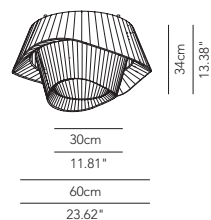

Medium ceiling lamp D.60

Ceiling lamp pleated fabric	2 x E27 42W HES	OD	-	IP20	COCEPL060P01	895				
Ceiling lamp pleated fabric NO DIM	1 x module LED 24,2W 3000K (2990 lm)	OD	-	IP20	COCEPL060P05	1.040				
Ceiling lamp pleated fabric DIM DALI/switch DIM	1 x module LED 24,2W 3000K (2990 lm)	OD	-	IP20	COCEPL060P06	1.115				
LED temperature conversion filter from 3000K to 2700K	1 x 24,2W	•	-	IP20	FLTCON0SP001	40