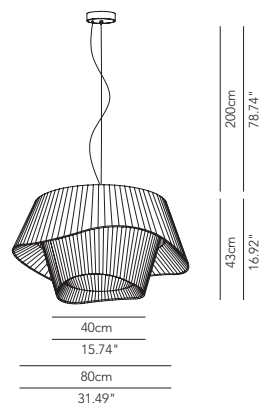

PRODUCTS: Cocò
DESIGN: Brian Rasmussen 2015

*Suspension or ceiling lamp in hand-finished pleated fabric.
Opal plex finishing underneath.*

Symbol index → • / present - / absent OD / On Demand

COCO'

Maxi suspension lamp D.80

DESCRIPTION	LIGHT BULB	INDOOR					OUTDOOR				
			IP	CODE	€ EURO		IP	CODE	€ EURO		
Suspension pleated fabric	3 x E27 70W HES	OD	-	IP20	COCESP080P01	1.305					
Suspension pleated fabric NO DIM	1 x module LED 30,6W 3000K (3950 lm)	OD	-	IP20	COCESP080P05	1.520					
Suspension pleated fabric DIM DALI/switch DIM	1 x module LED 30,6W 3000K (3950 lm)	OD	-	IP20	COCESP080P06	1.585					
LED temperature conversion filter from 3000K to 2700K	1 x 30,6W	•	-	IP20	FLTCON0SP011	55