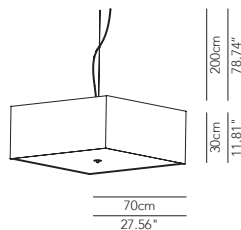

Square suspension, ceiling and wall lamp. Lampshade in cotton fabric or hand-finished pleated and pleated ribbon fabric.
Suspensions and ceiling lamps with finishing panel in opal plexiglas underneath.

Symbol index → • / present - / absent OD / On Demand

QUADRATO

Large suspension lamp - 70 x 70 with plex

DESCRIPTION	LIGHT BULB	INDOOR					OUTDOOR				
				IP	CODE	€ EURO			IP	CODE	€ EURO
Cotton fabric 4 lights	4 x E27 70W HES	OD	OD	IP20	QUAESP070C01	765					
Cotton fabric NO DIM	1 x FC-T5 55W 827	OD	-	IP20	QUAESP070C02	790					
Cotton fabric DIM 1-10V	1 x FC-T5 55W 827	OD	-	IP20	QUAESP070C03	840					
Cotton fabric DIM DALI	1 x FC-T5 55W 827	OD	-	IP20	QUAESP070C04	840					
Pleated fabric 4 lights	4 x E27 70W HES	OD	OD	IP20	QUAESP070P01	980					
Pleated fabric NO DIM	1 x FC-T5 55W 827	OD	-	IP20	QUAESP070P02	1.005					
Pleated fabric DIM 1-10V	1 x FC-T5 55W 827	OD	-	IP20	QUAESP070P03	1.055					
Pleated fabric DIM DALI	1 x FC-T5 55W 827	OD	-	IP20	QUAESP070P04	1.055					
Pleated ribbon 4 lights	4 x E27 70W HES	OD	OD	IP20	QUAESP070R01	1.000					
Pleated ribbon NO DIM	1 x FC-T5 55W 827	OD	-	IP20	QUAESP070R02	1.025					
Pleated ribbon DIM 1-10V	1 x FC-T5 55W 827	OD	-	IP20	QUAESP070R03	1.075					
Pleated ribbon DIM DALI	1 x FC-T5 55W 827	OD	-	IP20	QUAESP070R04	1.075