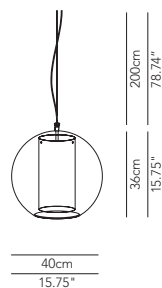

Suspension in transparent PMMA. Inner shade in in opal or coloured PC in orange or red, cotton or washable fabric or in handfinished pleated or pleated ribbon fabric.
Outer globe also available in clear polycarbonate too, in accordance with the CL1 (650°) fire normative, with a price increase of 30%

Symbol index → • / present - / absent OD / On Demand

BOLLA

Medium suspension lamp - ø 40

DESCRIPTION	LIGHT BULB	INDOOR					OUTDOOR				
				IP	CODE	€ EURO			IP	CODE	€ EURO
Opal PC	1 x E27 42W HES	OD	OD	IP20	BOLESO040M01	415					
Coloured PC	1 x E27 42W HES	OD	OD	IP20	BOLESO040M02	460					
Cotton fabric	1 x E27 42W HES	OD	OD	IP20	BOLESO040C01	390					
Washable fabric	1 x E27 42W HES	OD	OD	IP20	BOLESO040T01	410					
Pleated fabric	1 x E27 42W HES	OD	OD	IP20	BOLESO040P01	460					
Pleated ribbon	1 x E27 42W HES	OD	OD	IP20	BOLESO040R01	470