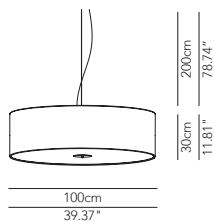

Cylindrical suspension available in cotton fabric, washable, lycra and hand-finished pleated or pleated ribbon fabric. According to the version, finishing panel underneath in opal plex.
The suspension, on request, can have a top protective disk microperforated or in plex, used only with fluorescent or LED bulbs, price increase as per price list.

Symbol index → • / present - / absent OD / On Demand

CILINDRO LED

Suspension lamp - ø 100 with plex LED (3950 lm)

DESCRIPTION	LIGHT BULB	INDOOR					OUTDOOR				
			IP	CODE	€ EURO		IP	CODE	€ EURO		
1 light cotton fabric NO DIM	1 x module LED 30,6W 3000K	OD	-	IP20	CILESP100C08	1.115					
1 light washable fabric NO DIM	1 x module LED 30,6W 3000K	OD	-	IP20	CILESP100T08	1.220					
1 light cotton fabric+lycra NO DIM	1 x module LED 30,6W 3000K	OD	-	IP20	CILESP100L08	1.245					
1 light pleated fabric NO DIM	1 x module LED 30,6W 3000K	OD	-	IP20	CILESP100P08	1.730					
1 light pleated ribbon NO DIM	1 x module LED 30,6W 3000K	OD	-	IP20	CILESP100R08	1.775					
1 light / cotton fabric DIM DALI/switch DIM	1 x module LED 30,6W 3000K	OD	-	IP20	CILESP100C10	1.195					
1 light / washable fabric DIM DALI/switch DIM	1 x module LED 30,6W 3000K	OD	-	IP20	CILESP100T10	1.305					
1 light cotton fabric+lycra DIM DALI/switch DIM	1 x module LED 30,6W 3000K	OD	-	IP20	CILESP100L10	1.325					
1 light pleated fabric DIM DALI/switch DIM	1 x module LED 30,6W 3000K	OD	-	IP20	CILESP100P10	1.815					
1 light pleated ribbon DIM DALI/switch DIM	1 x module LED 30,6W 3000K	OD	-	IP20	CILESP100R10	1.855					
Additional LED-module (already installed) NO DIM	1 x 30,6W 3000K				MODLED034001	300					
Additional LED-module (already installed) DIM DALI/switch DIM	1 x 30,6W 3000K				MODLED034002	385					
LED temperature conversion filter from 3000K to 2700K	1 x 30,6W	•	-	IP20	FLTCON0SP011	55