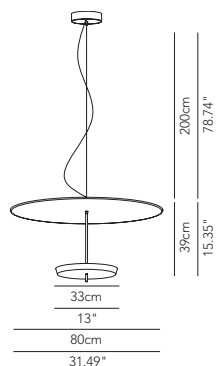

Suspension and ceiling lamp in white painted metal. The lower bowl is also available in galvanized finishes: glossy chrome, brass and copper.

Symbol index → • / present - / absent OD / On Demand

OMBRELLA

Maxi suspension lamp D.80

DESCRIPTION	LIGHT BULB	INDOOR					OUTDOOR				
			IP	CODE	€ EURO		IP	CODE	€ EURO		
Suspension white NO DIM	1 x module LED 30,6W 3000K (3950 lm)	•	-	IP20	UMBESO080G01	855					
Suspension white lower bowl in galvanized finishes NO DIM	1 x module LED 30,6W 3000K (3950 lm)	•	-	IP20	UMBESO080G03	940					
Suspension white DIM DALI/switch DIM	1 x module LED 30,6W 3000K (3950 lm)	•	-	IP20	UMBESO080G11	940					
Suspension white lower bowl in galvanized finishes DIM DALI/switch DIM	1 x module LED 30,6W 3000K (3950 lm)	•	-	IP20	UMBESO080G13	1.025					
LED temperature conversion filter from 3000K to 2700K	1 x 30,6W	•	-	IP20	FLTCON0SP011	55