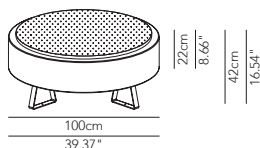

PRODUCTS: Atollo
DESIGN: Paolo Grasselli 2009

Suspension, wall/ceiling lamp, small table, table, happy hour table and pouf.

White polyethylene shade. Different colours available on demand for minimum purchasing quantity (10 pcs.) with a price increase of 3%.

OUTDOOR version: metal parts are protected against atmospheric agents, with electrolytic galvanising treatment and finishing with resistant polyester coating.

Symbol index → • / present - /absent OD / On Demand

ATOLLO	DESCRIPTION	LIGHT BULB	INDOOR				OUTDOOR					
			IP	CODE	€ EURO	IP	CODE	€ EURO				
Lighted pouff - ø 100	Sled feet	8 x E27 28W HES	•	-	IP31	ATIEPF100D11	1.765	•	-	44/65	ATOEPF100D11	1.905