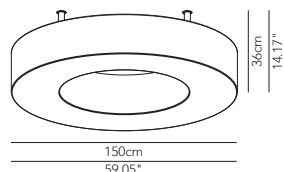

Suspension, wall/ceiling lamp, small table, table, happy hour table and pouf.

White polyethylene shade. **Different colours available on demand for minimum purchasing quantity (10 pcs.) with a price increase of 3%.**

OUTDOOR version: metal parts are protected against atmospheric agents, with electrolytic galvanising treatment and finishing with resistant polyester coating.

Symbol index → • / present - / absent **OD** / On Demand

ATOLLO

Wall/ceiling lamp - ø 150

DESCRIPTION	LIGHT BULB	INDOOR					OUTDOOR				
			IP	CODE	€ EURO		IP	CODE	€ EURO		
Wall/ceiling lamp	12 x E27 28W HES	•	-	IP31	ATIEAP150D01	2.380	•	-	IP65	ATOEAP150D01	2.490
Wall/ceiling lamp NO DIM	LED 98,4W warm white (14.640 lm)	•	-	IP31	ATIEAP150D41	3.165	•	-	IP65	ATOEAP150D41	3.275
Wall/ceiling lamp DIM DALI/switch DIM	LED 98,4W warm white (14.640 lm)	•	-	IP31	ATIEAP150D42	3.665