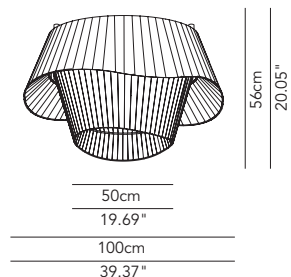

Mega ceiling lamp D.100

Ceiling lamp pleated fabric	4 x E27 70W HES	OD	-	IP20	COCEPL100P01	1.735					
Ceiling lamp pleated fabric NO DIM	1 x module LED 30,6W 3000K (3950 lm)	OD	-	IP20	COCEPL100P05	1.935					
Ceiling lamp pleated fabric DIM DALI/switch DIM	1 x module LED 30,6W 3000K (3950 lm)	OD	-	IP20	COCEPL100P06	1.995					
Ceiling lamp pleated fabric NO DIM	3 x module LED 24,2W 3000K (8970 lm)	OD	-	IP20	COCEPL100P07	2.120					
Ceiling lamp pleated fabric DIM DALI/switch DIM	3 x module LED 24,2W 3000K (8970 lm)	OD	-	IP20	COCEPL100P08	2.340					
LED temperature conversion filter from 3000K to 2700K	1 x 30,6W	•	-	IP20	FLTCON0SP011	55					
LED temperature conversion filter from 3000K to 2700K	3 x 24,2W	•	-	IP20	FLTCON0SP003	120