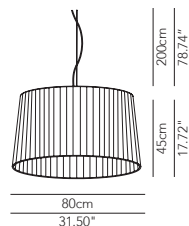

Suspension in cotton fabric or hand-finished pleated and pleated ribbon fabric. According to the version, disc in opal plex finishing underneath.

Symbol index → • / present - / absent OD / On Demand

MILLELUCI

Medium suspension lamp - ø 80 without plex