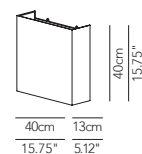

Medium wall lamp

Wall lamp cotton fabric	2 x E27 42W HES	OD	-	IP20	QUAEAP040C01	245					
Wall lamp pleated fabric	2 x E27 42W HES	•	-	IP20	QUAEAP040P01	320					
Wall lamp pleated ribbon	2 x E27 42W HES	OD	-	IP20	QUAEAP040R01	335