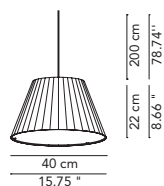

PRODUCTS: Milleluci
DESIGN: Modoluce R&D 2002

Suspension in cotton fabric or hand-finished pleated and pleated ribbon fabric. According to the version, disc in opal plex finishing underneath.

Symbol index → • / present - / absent OD / On Demand

MILLELUCI

Mini suspension lamp - ø 40 with plex

DESCRIPTION	LIGHT BULB	INDOOR					OUTDOOR				
				IP	CODE	€ EURO			IP	CODE	€ EURO
Suspension lamp cotton fabric	1 x E27 42W HES	OD	OD	IP20	MILESP040C01	285					
Suspension lamp pleated fabric	1 x E27 42W HES	OD	OD	IP20	MILESP040P01	345					
Suspension lamp pleated ribbon	1 x E27 42W HES	OD	OD	IP20	MILESP040R01	355