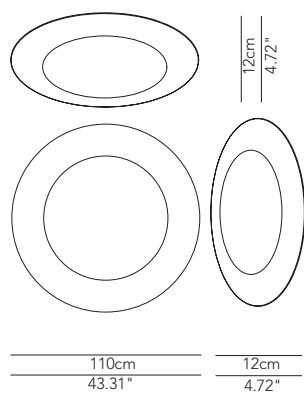

Maxi wall/ceiling lamp - D. 110

6 lights lycra NO DIM	FC-T5 3 x 22W + 3 x 40W 827 (15900 lm)	•	-	IP20	RITEAP110L01	1.290				
6 lights lycra DIM 1-10V	FC-T5 3 x 22W + 3 x 40W 827 (15900 lm)	•	-	IP20	RITEAP110L02	1.400				
6 lights lycra DIM DALI	FC-T5 3 x 22W + 3 x 40W 827 (15900 lm)	•	-	IP20	RITEAP110L03	1.420				
3 lights lycra NO DIM	3 x module LED 30,6W 3000K (11850 lm)	•	-	IP20	RITEAP110L04	1.510				
3 lights lycra DIM DALI/switch DIM	3 x module LED 30,6W 3000K (11850 lm)	•	-	IP20	RITEAP110L06	1.725				
Lycra cover only		•			RITERR110L01	330				
LED temperature conversion filter from 3000K to 2700K	3 x 30,6W	•	-	IP20	FLTCON0SP013	165