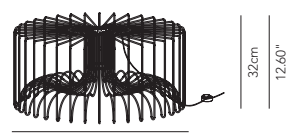

75cm
29.53"

Accessori:										
Colored stripe in cotton fabric ø 50/60/75	OD			ICIEFS050C01	25					

PRODUCTS: Icaro
DESIGN: Brian Rasmussen 2011

*Suspension and floor lamp in painted transparent, white or black matt steel wire.
 Light bulb at sight or covered by a stripe in removable material for the indoor version and enclosed in an hermetic white satin glass for the outdoor version.
 OUTDOOR version: metal parts are protected against atmospheric agents, with electrolytic galvanising treatment and finishing with resistant polyester coating.*