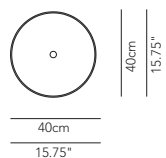

Accessory

Upper disc in opal PMMA	-	-	-	AUREPM000M01	95					
Upper disc in white PC	•	-	-	AUREPC000B01	105					

Accessory - Table and small table lamp

DIM switch universal HES (40/160W) + LED (4/100W)

DIMVAR0TA002

40