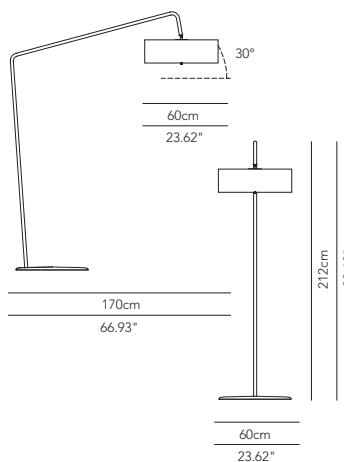

Arc floor lamp. Embossed white or black painted metal structure.
Rotating lampshade in cotton fabric in the same colour as the metal structure or in washable fabric.
One side frosted plex underneath.
Cotton lampshade available in different colours with a price increase of 3%.

Symbol index → • / present - / absent OD / On Demand

CORNER

Floor lamp - ø 60

DESCRIPTION	LIGHT BULB	INDOOR					OUTDOOR				
				IP	CODE	€ EURO			IP	CODE	€ EURO
White painted metal cotton fabric	1 x FC - T5 55W 827	OD	-	IP20	COREPT060C01	1.245					
Black painted metal cotton fabric	1 x FC - T5 55W 827	OD	-	IP20	COREPT060C02	1.245					
White painted metal cotton fabric DIM 1-10V	1 x FC - T5 55W 827	OD	-	IP20	COREPT060C03	1.300					
Black painted metal cotton fabric DIM 1-10V	1 x FC - T5 55W 827	OD	-	IP20	COREPT060C04	1.300					
White painted metal washable fabric	1 x FC - T5 55W 827	OD	-	IP20	COREPT060T01	1.290					
Black painted metal washable fabric	1 x FC - T5 55W 827	OD	-	IP20	COREPT060T02	1.290					
White painted metal washable fabric DIM 1-10V	1 x FC - T5 55W 827	OD	-	IP20	COREPT060T03	1.340					
Black painted metal washable fabric DIM 1-10V	1 x FC - T5 55W 827	OD	-	IP20	COREPT060T04	1.340