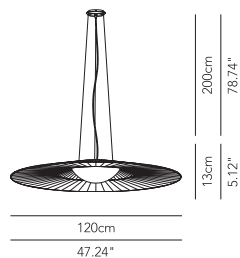

PRODUCTS: Mood
DESIGN: Annarosa Romano + Bruno Menegon 2014

*Suspension, wall/ ceiling lamp in hand-finished pleated and pleated ribbon fabric.
Central half-sphere in opal PMMA.*

Symbol index → • / present - /absent OD / On Demand

MOOD

Maxi suspension lamp - ø 120

DESCRIPTION	LIGHT BULB	INDOOR					OUTDOOR				
				IP	CODE	€ EURO			IP	CODE	€ EURO
1 light pleated fabric NO DIM	1 x module LED 30,6W 3000K (3950 lm)	OD	-	IP20	MOOESO120P04	2.115					
1 light pleated fabric DIM DALI/switch DIM	1 x module LED 30,6W 3000K (3950 lm)	OD	-	IP20	MOOESO120P06	2.175					
1 light pleated ribbon NO DIM	1 x module LED 30,6W 3000K (3950 lm)	OD	-	IP20	MOOESO120R04	2.155					
1 light pleated ribbon DIM DALI/switch DIM	1 x module LED 30,6W 3000K (3950 lm)	OD	-	IP20	MOOESO120R06	2.205					
LED temperature conversion filter from 3000K to 2700K	1 x 30,6W	•	-	IP20	FLTCON0SP011	55