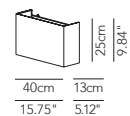

PRODUCTS: Rettangolo
DESIGN: Modoluce R&D 2005

Rectangular suspension and wall lamp. Lampshade in cotton fabric or hand-finished pleated or pleated ribbon fabric.
Suspensions with opal plex finishing panel underneath.

Symbol index → • / present - /absent OD / On Demand

RETTANGOLO

Medium wall lamp - L 40 x H 25

DESCRIPTION	LIGHT BULB	INDOOR					OUTDOOR				
				IP	CODE	€ EURO			IP	CODE	€ EURO
Cotton fabric 1 light	1 x E27 42W HES	OD	OD	IP20	RETEAP025C01	215					
Pleated fabric 1 light	1 x E27 42W HES	•	OD	IP20	RETEAP025P01	230					
Pleated ribbon 1 light	1 x E27 42W HES	OD	OD	IP20	RETEAP025R01	240					
Cotton fabric 2 lights	2 x E27 42W HES	OD	OD	IP20	RETEAP025C02	230					
Pleated fabric 2 lights	2 x E27 42W HES	•	OD	IP20	RETEAP025P02	245					
Pleated ribbon 2 lights	2 x E27 42W HES	OD	OD	IP20	RETEAP025R02	255