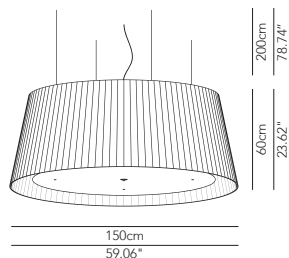

Suspension in cotton fabric or hand-finished pleated and pleated ribbon fabric. According to the version, disc in opal plex finishing underneath.

Symbol index → • / present - / absent OD / On Demand

MILLELUCI

Extra suspension lamp - ø 150 x h 60
with plex

DESCRIPTION	LIGHT BULB	INDOOR					OUTDOOR				
				IP	CODE	€ EURO			IP	CODE	€ EURO
Suspension pleated fabric	6 x E27 105W HES	OD	-	IP20	MILESP150P01	3.275					
Suspension pleated fabric NO DIM	3 x FC-T5 55W 827	OD	-	IP20	MILESP150P02	3.495					
Suspension pleated fabric DIM 1-10V	3 x FC-T5 55W 827	OD	-	IP20	MILESP150P03	3.605					
Suspension pleated fabric DIM DALI	3 x FC-T5 55W 827	OD	-	IP20	MILESP150P04	3.605					
Suspension lamp pleated ribbon	6 x E27 105W HES	OD	-	IP20	MILESP150R01	3.440					
Suspension lamp pleated ribbon NO DIM	3 x FC-T5 55W 827	OD	-	IP20	MILESP150R02	3.660					
Suspension lamp pleated ribbon DIM 1-10V	3 x FC-T5 55W 827	OD	-	IP20	MILESP150R03	3.770					
Suspension lamp pleated ribbon DIM DALI	3 x FC-T5 55W 827	OD	-	IP20	MILESP150R04	3.770					
Additional circular lamp (already installed) NO DIM	1 x FC-T5 55W 827				CIRNOD055001	165					
Additional circular lamp (already installed) DIM 1-10V	1 x FC-T5 55W 827				CIRD10055002	185					
Additional circular lamp (already installed) DIM DALI	1 x FC-T5 55W 827				CIRDDA055003	185