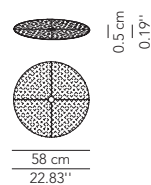

Accessory

Top protective disk in microperforated fabric (CL1 flame retardant)