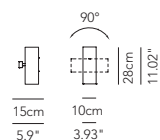

Wall lamp H.28

Wall lamp H.28 white - (designed for double switch)

Wall lamp H.28 black - (designed for double switch)

2 x E27 42W HES

2 x E27 42W HES

• - IP20 DEJEAP028G01 210

• - IP20 DEJEAP028G02 210