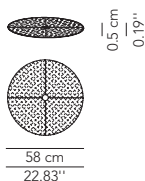

DESCRIPTION	LIGHT BULB	INDOOR					OUTDOOR				
				IP	CODE	€ EURO			IP	CODE	€ EURO
1 light / cotton fabric NO DIM	1 x module LED 30,6W 3000K	OD	-	IP20	CILESP060C06	690					
1 light / washable fabric NO DIM	1 x module LED 30,6W 3000K	OD	-	IP20	CILESP060T06	745					
1 light cotton fabric+lycra NO DIM	1 x module LED 30,6W 3000K	OD	-	IP20	CILESP060L06	760					
1 light pleated fabric NO DIM	1 x module LED 30,6W 3000K	OD	-	IP20	CILESP060P05	810					
1 light pleated ribbon NO DIM	1 x module LED 30,6W 3000K	OD	-	IP20	CILESP060R05	830					
1 light / cotton fabric DIM DALI/switch DIM	1 x module LED 30,6W 3000K	OD	-	IP20	CILESP060C08	775					
1 light / washable fabric DIM DALI/switch DIM	1 x module LED 30,6W 3000K	OD	-	IP20	CILESP060T08	825					
1 light cotton fabric+lycra DIM DALI/switch DIM	1 x module LED 30,6W 3000K	OD	-	IP20	CILESP060L08	840					
1 light pleated fabric DIM DALI/switch DIM	1 x module LED 30,6W 3000K	OD	-	IP20	CILESP060P07	895					
1 light pleated ribbon DIM DALI/switch DIM	1 x module LED 30,6W 3000K	OD	-	IP20	CILESP060R07	910					
LED temperature conversion filter from 3000K to 2700K	1 x 30,6W	•	-	IP20	FLTCON05P011	55					
Accessory	Top protective disk in microperforated fabric (CL1 flame retardant)	•	-	IP20	CILEPF060G01	140