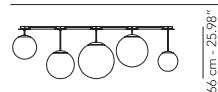

Family of single or aggregable lamps to create different contract compositions.
Rigid rod in white painted metal, available in different heights with globes diffusers in opal PMMA.

Symbol index → • / present - / absent OD / On Demand

MULTIBALL

Composition type 2 - (5 globes)

66 cm - 25.98"

DESCRIPTION

Composition with h 66 maximum encumbrance

LIGHT BULB

(1 pc d.30 h41 - 1 pc d.35 h66 - 1 pc d.45 h66 - 1 pc d.40 h51 - 1 pc d.25 h56 - 4 connections cables)

INDOOR					OUTDOOR				
	IP	CODE	€ EURO		IP	CODE	€ EURO		
-	-	IP20 MBLECM066M05	1.760						

Composition with h 76 maximum encumbrance

(1 pc d.30 h51 - 1 pc d.35 h76 - 1 pc d.45 h76 - 1 pc d.40 h61 - 1 pc d.25 h66 - 4 connections cables)