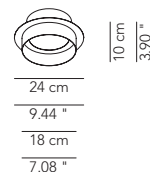

Ceiling lamp D.18

Ceiling lamp basic finish white	1 x dichroic GU10 D.50	•	-	IP20	HAMEPL018G11	245					
Ceiling lamp special finishes	1 x dichroic GU10 D.50	•	-	IP20	HAMEPL018G12	300					
Ceiling lamp basic finish white LED	1 x Pannel LED 12W 2800K (1110 lm)	•	-	IP20	HAMEPL018G01	285					
Ceiling lamp special finishes LED	1 x Pannel LED 12W 2800K (1110 lm)	•	-	IP20	HAMEPL018G02	340					
Price increase for version (Pannel LED):	DIM DALI / switch DIM				HAMEPLDDG000	105