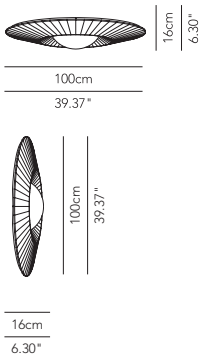

Large wall/ceiling lamp - ø 100

1 light pleated fabric NO DIM	1 x module LED 30,6W 3000K (3950 lm)	OD	-	IP20	MOOEAP100P04	1.715				
1 light pleated fabric DIM DALI/switch DIM	1 x module LED 30,6W 3000K (3950 lm)	OD	-	IP20	MOOEAP100P06	1.770				
1 light pleated ribbon NO DIM	1 x module LED 30,6W 3000K (3950 lm)	OD	-	IP20	MOOEAP100R04	1.735				
1 light pleated ribbon DIM DALI/switch DIM	1 x module LED 30,6W 3000K (3950 lm)	OD	-	IP20	MOOEAP100R06	1.790				
LED temperature conversion filter from 3000K to 2700K	1 x 30,6W	•	-	IP20	FLTCON0SP011	55				

Accessory - Wall/ ceiling lamp ø 100

Ring strip LED warm white 42W 24V (3700 lm)		•	-	IP20	MOOEAL100G01	515