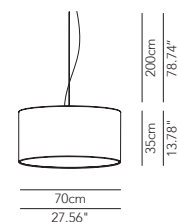

Cylindrical suspension available in cotton fabric, washable, lycra and hand-finished pleated or pleated ribbon fabric. According to the version, finishing panel underneath in opal plex.
The suspension, on request, can have a top protective disk microperforated or in plex, used only with fluorescent or LED bulbs, price increase as per price list.

Symbol index → • / present - / absent OD / On Demand

CILINDRO

Suspension lamp - ø 70 without plex

DESCRIPTION	LIGHT BULB	INDOOR					OUTDOOR				
				IP	CODE	€ EURO			IP	CODE	€ EURO
1 light cotton fabric	1 x E27 70W HES	OD	OD	IP20	CILESO070C01	410					
1 light washable fabric	1 x E27 70W HES	OD	OD	IP20	CILESO070T01	515					
1 light cotton fabric+lycra	1 x E27 70W HES	OD	OD	IP20	CILESO070L01	520					
1 light pleated fabric	1 x E27 70W HES	•	OD	IP20	CILESO070P01	700					
1 light pleated ribbon	1 x E27 70W HES	OD	OD	IP20	CILESO070R01	740