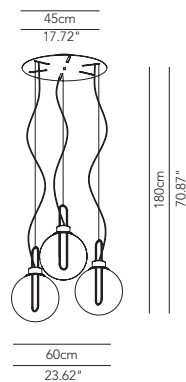

Single suspension or on cluster compositions. Globe diffuser in smoked PMMA and painted matt white or black or in galvanized finishes: glossy chrome, copper, brass.

Symbol index → • / present - / absent OD / On Demand

ORB 25

Composition with 3 globes

DESCRIPTION	LIGHT BULB	INDOOR					OUTDOOR				
				IP	CODE	€ EURO			IP	CODE	€ EURO
Composition white NO DIM	3 x module LED 11W 3000K (cad.1335 lm)	-	-	IP20	ORBECM003M01	1.160					
Composition black NO DIM	3 x module LED 11W 3000K (cad.1335 lm)	-	-	IP20	ORBECM003M02	1.160					
Composition chrome NO DIM	3 x module LED 11W 3000K (cad.1335 lm)	-	-	IP20	ORBECM003M03	1.305					
Composition copper NO DIM	3 x module LED 11W 3000K (cad.1335 lm)	-	-	IP20	ORBECM003M04	1.305					
Composition brass NO DIM	3 x module LED 11W 3000K (cad.1335 lm)	-	-	IP20	ORBECM003M05	1.305					
Price increase for version:	Phasecut / DIM 1-10V				ORBED1003M00	30					
Price increase for version:	DIM DALI / switch DIM				ORBEDD003M00	70