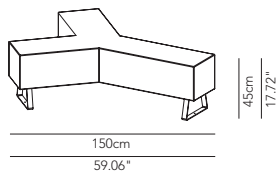

PRODUCTS: Futura
DESIGN: Modoluce R&D 2009

Wall/ceiling lamp and lighted seat in white polyethylene. **Different colours available on demand for minimum purchasing quantity (10 pcs.) with a price increase of 3%.**
OUTDOOR version: metal parts are protected against atmospheric agents, with electrolytic galvanising treatment and finishing with resistant polyester coating.

Symbol index → • / present - / absent **OD** / On Demand

FUTURA LETTER Y

DESCRIPTION	LIGHT BULB	INDOOR				OUTDOOR			
		IP	CODE	€ EURO	IP	CODE	€ EURO		
Lighted seat	Letter Y	8 x E27 28W HES	• - IP31	FYIEPA150D02	1.870	• - 44/65	FYOEPA150D02	1.995