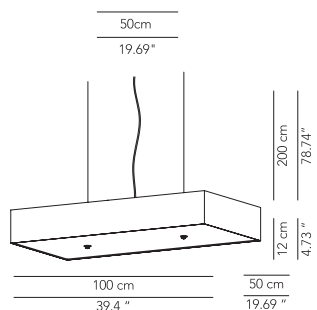

PRODUCTS: Rettangolo Slim
DESIGN: Modoluce R&D 2013

Suspension and ceiling lamp. Lampshade in cotton fabric or hand-finished pleated or pleated ribbon fabric.
One side frosted plex finishing underneath.

Symbol index → • / present - / absent OD / On Demand

RETTANGOLO SLIM LED

Large suspension lamp - 100 x 50 LED (2 x 2990 lm)

DESCRIPTION	LIGHT BULB	INDOOR					OUTDOOR				
			IP	CODE	€ EURO		IP	CODE	€ EURO		
Cotton fabric NO DIM	2 x module LED 24,2W 3000K	OD	- IP20	RESESP100C05	905						
Cotton fabric DIM DALI/switch DIM	2 x module LED 24,2W 3000K	OD	- IP20	RESESP100C07	1.050						
Pleated fabric NO DIM	2 x module LED 24,2W 3000K	OD	- IP20	RESESP100P05	1.225						
Pleated fabric DIM DALI/switch DIM	2 x module LED 24,2W 3000K	OD	- IP20	RESESP100P07	1.375						
Pleated ribbon NO DIM	2 x module LED 24,2W 3000K	OD	- IP20	RESESP100R05	1.250						
Pleated ribbon DIM DALI/switch DIM	2 x module LED 24,2W 3000K	OD	- IP20	RESESP100R07	1.395						
LED temperature conversion filter from 3000K to 2700K	2 x 24,2W	•	- IP20	FLTCON0SP002	85						

Large ceiling lamp - 100 x 50 LED (2 x 2990 lm)

Cotton fabric NO DIM	2 x module LED 24,2W 3000K	OD	- IP20	RESEPL100C05	820				
Cotton fabric DIM DALI/switch DIM	2 x module LED 24,2W 3000K	OD	- IP20	RESEPL100C07	960				
Pleated fabric NO DIM	2 x module LED 24,2W 3000K	OD	- IP20	RESEPL100P05	1.135				
Pleated fabric DIM DALI/switch DIM	2 x module LED 24,2W 3000K	OD	- IP20	RESEPL100P07	1.280				
Pleated ribbon NO DIM	2 x module LED 24,2W 3000K	OD	- IP20	RESEPL100R05	1.160				
Pleated ribbon DIM DALI/switch DIM	2 x module LED 24,2W 3000K	OD	- IP20	RESEPL100R07	1.300				
LED temperature conversion filter from 3000K to 2700K	2 x 24,2W	•	- IP20	FLTCON0SP002	85