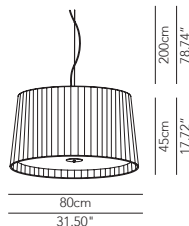

Medium suspension lamp - ø 80 with plex