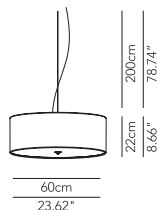

Cylindrical suspension available in cotton fabric, washable, lycra and hand-finished pleated or pleated ribbon fabric. According to the version, finishing panel underneath in opal plex.
The suspension, on request, can have a top protective disk microperforated or in plex, used only with fluorescent or LED bulbs, price increase as per price list.

Symbol index → • / present - / absent OD / On Demand

CILINDRO LED

Suspension lamp - ø 60 with plex LED (3950 lm)