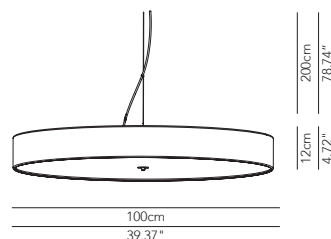

Suspension, wall/ceiling lamp available in cotton fabric, washable, lycra and hand-finished pleated or pleated ribbon fabric or PVC metal. One side frosted plex underneath.
The suspension, on request, can have a top protective disk microperforated or in opal plex, used only with fluorescent or LED bulbs, price increase as per price list.

Symbol index → • / present - / absent OD / On Demand

DISCOVOLANTE

Maxi suspension lamp - ø 100

DESCRIPTION	LIGHT BULB	INDOOR					OUTDOOR				
			IP	CODE	€ EURO		IP	CODE	€ EURO		
4 lights cotton fabric	4 x E27 42W HES	OD	OD	IP20	DISESP100C02	905					
4 lights washable fabric	4 x E27 42W HES	OD	OD	IP20	DISESP100T02	955					
4 lights cotton fabric+lycra	4 x E27 42W HES	OD	OD	IP20	DISESP100L02	1.015					
4 lights metallic PVC	4 x E27 42W HES	OD	OD	IP20	DISESP100V02	1.005					
4 lights pleated fabric	4 x E27 42W HES	OD	OD	IP20	DISESP100P02	1.195					
4 lights pleated ribbon	4 x E27 42W HES	OD	OD	IP20	DISESP100R02	1.220					
1 light cotton fabric NO DIM	1 x FC-T5 55W 827	OD	-	IP20	DISESP100C03	1.025					
1 light washable fabric NO DIM	1 x FC-T5 55W 827	OD	-	IP20	DISESP100T03	1.075					
1 light cotton fabric+lycra NO DIM	1 x FC-T5 55W 827	OD	-	IP20	DISESP100L03	1.135					
1 light metallic PVC NO DIM	1 x FC-T5 55W 827	OD	-	IP20	DISESP100V03	1.125					
1 light pleated fabric NO DIM	1 x FC-T5 55W 827	OD	-	IP20	DISESP100P03	1.315					
1 light pleated ribbon NO DIM	1 x FC-T5 55W 827	OD	-	IP20	DISESP100R03	1.340					
1 light cotton fabric DIM 1-10V	1 x FC-T5 55W 827	OD	-	IP20	DISESP100C04	1.090					
1 light washable fabric DIM 1-10V	1 x FC-T5 55W 827	OD	-	IP20	DISESP100T04	1.140					
1 light cotton fabric+lycra DIM 1-10V	1 x FC-T5 55W 827	OD	-	IP20	DISESP100L04	1.200					
1 light metallic PVC DIM 1-10V	1 x FC-T5 55W 827	OD	-	IP20	DISESP100V04	1.190					
1 light pleated fabric DIM 1-10V	1 x FC-T5 55W 827	OD	-	IP20	DISESP100P04	1.385					
1 light pleated ribbon DIM 1-10V	1 x FC-T5 55W 827	OD	-	IP20	DISESP100R04	1.410					
1 light cotton fabric DIM DALI	1 x FC-T5 55W 827	OD	-	IP20	DISESP100C05	1.090					
1 light washable fabric DIM DALI	1 x FC-T5 55W 827	OD	-	IP20	DISESP100T05	1.140					
1 light cotton fabric+lycra DIM DALI	1 x FC-T5 55W 827	OD	-	IP20	DISESP100L05	1.200					
1 light metallic PVC DIM DALI	1 x FC-T5 55W 827	OD	-	IP20	DISESP100V05	1.190					
1 light pleated fabric DIM DALI	1 x FC-T5 55W 827	OD	-	IP20	DISESP100P05	1.385					
1 light pleated ribbon DIM DALI	1 x FC-T5 55W 827	OD	-	IP20	DISESP100R05	1.410					
2 lights cotton fabric NO DIM	2 x FC-T5 55W 827	OD	OD	IP20	DISESP100C06	1.170					
2 lights washable fabric NO DIM	2 x FC-T5 55W 827	OD	OD	IP20	DISESP100T06	1.215					
2 lights cotton fabric+lycra NO DIM	2 x FC-T5 55W 827	OD	OD	IP20	DISESP100L06	1.280					
2 lights metallic PVC NO DIM	2 x FC-T5 55W 827	OD	OD	IP20	DISESP100V06	1.270					
2 lights pleated fabric NO DIM	2 x FC-T5 55W 827	OD	OD	IP20	DISESP100P06	1.345					
2 lights pleated ribbon NO DIM	2 x FC-T5 55W 827	OD	OD	IP20	DISESP100R06	1.380