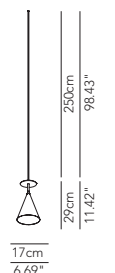

Suspension lamp B single for composition (without ceiling rose)