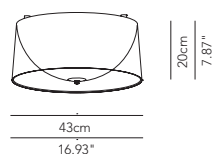

Table, reading, floor and ceiling lamp. Lampshade in cotton or washable fabric. White or black painted metal structure with rotating and obscuring metal disc cover, placed on the upper border of the shade (ceiling lamp excluded).
Anti-dazzle thermoformed bottom cap in opal PMMA.
Cotton lampshade available in different colours with a price increase of 3%.
The shade of the ceiling lamp version is completely lined with white cotton fabric inside.

Symbol index → • / present - /absent OD / On Demand

DISK

Medium ceiling lamp - ø 43

DESCRIPTION	LIGHT BULB	INDOOR					OUTDOOR				
				IP	CODE	€ EURO			IP	CODE	€ EURO
2 lights / cotton fabric	2 x E27 28W HES	OD	-	IP20	DSKEPL043C01	605					
2 lights / washable fabric	2 x E27 28W HES	OD	-	IP20	DSKEPL043T01	635					
1 light / cotton fabric NO DIM	1 x module LED 24,2W 3000K (2990 lm)	OD	-	IP20	DSKEPL043C05	710					
1 light / washable fabric NO DIM	1 x module LED 24,2W 3000K (2990 lm)	OD	-	IP20	DSKEPL043T05	745					
1 light / cotton fabric DIM DALI/switch DIM	1 x module LED 24,2W 3000K (2990 lm)	OD	-	IP20	DSKEPL043C06	795					
1 light / washable fabric DIM DALI/switch DIM	1 x module LED 24,2W 3000K (2990 lm)	OD	-	IP20	DSKEPL043T06	830					
LED temperature conversion filter from 3000K to 2700K	1 x 24,2W	•	-	IP20	FLTCON0SP001	40