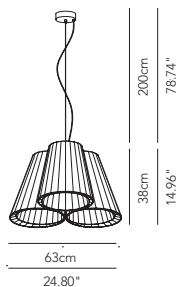

PRODUCTS: Florinda
DESIGN: Annarosa Romano+Bruno Menegon 2010

Suspension, ceiling and wall lamp in hand-finished pleated fabric and pleated ribbon.

Symbol index → • / present - / absent OD / On Demand

FLORINDA	DESCRIPTION	LIGHT BULB	INDOOR				OUTDOOR			
				IP	CODE	€ EURO		IP	CODE	€ EURO
Florinda 1 - Suspension lamp	1 lampshade pleated fabric	1 x E27 70W HES	•	-	IP20	FLOESO001P01	400			
	1 lampshade pleated ribbon	1 x E27 70W HES	OD	-	IP20	FLOESO001R01	410			
Florinda 3 - Suspension lamp	3 lampshades pleated fabric	3 x E27 70W HES	•	-	IP20	FLOESO003P01	1.195			
	3 lampshades pleated ribbon	3 x E27 70W HES	OD	-	IP20	FLOESO003R01	1.225			
Florinda 3 - Ceiling lamp	3 lampshades pleated fabric	3 x E27 70W HES	•	-	IP20	FLOEPL003P01	1.195			
	3 lampshades pleated ribbon	3 x E27 70W HES	OD	-	IP20	FLOEPL003R01	1.225