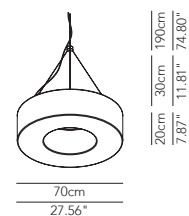

Suspension, wall/ceiling lamp, small table, table, happy hour table and pouf.

White polyethylene shade. **Different colours available on demand for minimum purchasing quantity (10 pcs.) with a price increase of 3%.**

OUTDOOR version: metal parts are protected against atmospheric agents, with electrolytic galvanising treatment and finishing with resistant polyester coating.

Symbol index → • / present - /absent OD / On Demand

ATOLLO

Suspension lamp - ø 70

DESCRIPTION	LIGHT BULB	INDOOR					OUTDOOR				
				IP	CODE	€ EURO			IP	CODE	€ EURO
With connection 1 steel cable	6 x E27 42W HES	•	-	IP31	ATIESO070D01	930	•	-	IP65	ATOESO070D01	1.005
With 3 steel cables	6 x E27 42W HES	•	-	IP31	ATIESO070D02	915	•	-	IP65	ATOESO070D02	995
With connection 1 steel cable NO DIM	LED 49,2W warm white (7320 lm)	•	-	IP31	ATIESO070D41	1.300	•	-	IP65	ATOESO070D41	1.345
With 3 steel cables NO DIM	LED 49,2W warm white (7320 lm)	•	-	IP31	ATIESO070D42	1.290	•	-	IP65	ATOESO070D42	1.335
With connection 1 steel cable DIM DALI/ switch DIM	LED 49,2W warm white (7320 lm)	•	-	IP31	ATIESO070D43	1.620					
With 3 steel cables DIM DALI/ switch DIM	LED 49,2W warm white (7320 lm)	•	-	IP31	ATIESO070D44	1.610					

Accessory for suspension ø 70	Inner fitting with spotlights	3 x dichroic GU10 50W	•	-	IP20	ATIEAF070G02	285