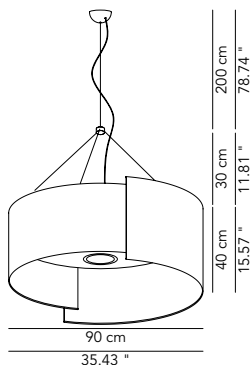

Oversize suspension or ceiling lamp. Semicircular elements covered by the top-rated Kvadrat fabric. Colours as per our samples chart.
Removable and washable fabric cover.

Symbol index → • / present - / absent OD / On Demand

ALCO

Large suspension lamp - D. 90

DESCRIPTION

Kvadrat-fabric NO DIM

LIGHT BULB

3 x pannel LED 12W 2800K
(3x 1110 lm)

INDOOR						OUTDOOR				
		IP	CODE	€ EURO			IP	CODE	€ EURO	
•	-	IP20	ALCESO090I01	3.045						

Price increase for version:

DIM DALI / switch DIM

ALCED1090I00

385