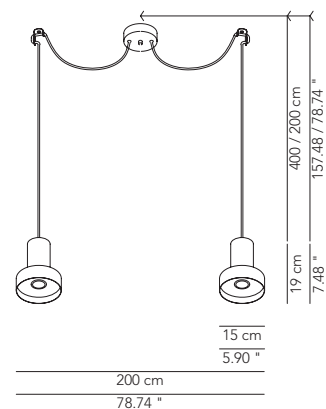

Single suspension or on cluster composition, spotlight, ceiling lamp or recessed spotlight.
Turned metal body white painted or in special metallic finishes: lead grey, lime green, electric blue, China blue or brick red.

Symbol index → • / present - / absent OD / On Demand

HAMMER

Composition with 2 diffusers D.15

DESCRIPTION	LIGHT BULB	INDOOR					OUTDOOR				
			IP	CODE	€ EURO		IP	CODE	€ EURO		
Composition with 2 diffusers basic finish white	2 x dichroic GU10 D.50	•	-	IP20	HAMECS015G11	590					
Composition with 2 diffusers special finishes	2 x dichroic GU10 D.50	•	-	IP20	HAMECS015G12	675					
Composition with 2 diffusers basic finish white LED	2 x Pannel LED 9W 2800K (2x 830 lm)	•	-	IP20	HAMECS015G01	690					
Composition with 2 diffusers special finishes LED	2 x Pannel LED 9W 2800K (2x 830 lm)	•	-	IP20	HAMECS015G02	780					
Price increase for version (Pannel LED):	DIM DALI / switch DIM				HAMESODDG002	145