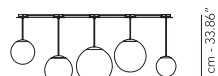

76 cm - 29.92"

-	-	IP20 MBLECM076M05	1.760				
---	---	-------------------	-------	--	--	--	--

Composition with h 86 maximum encumbrance

(1 pc d.30 h61 - 1 pc d.35 h86 - 1 pc d.45 h86 - 1 pc d.40 h71 - 1 pc d.25 h76 - 4 connections cables)