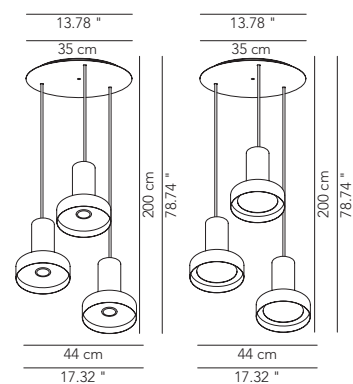

Composition with 3 diffusers D.18

Composition with 3 diffusers basic finish white	3 x dichroic GU10 D.50	•	-	IP20	HAMECM018G11	930				
Composition with 3 diffusers special finishes	3 x dichroic GU10 D.50	•	-	IP20	HAMECM018G12	1.090				
Composition with 3 diffusers basic finish white LED	3 x Pannel LED 12W 2800K (3x 1110 lm)	•	-	IP20	HAMECM018G01	1.065				
Composition with 3 diffusers special finishes LED	3 x Pannel LED 12W 2800K (3x 1110 lm)	•	-	IP20	HAMECM018G02	1.225				
Price increase for version (Pannel LED):	DIM DALI / switch DIM				HAMESODDG003	345