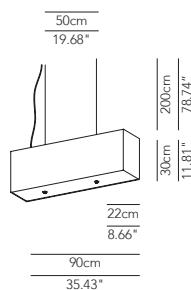

Rectangular suspension and wall lamp. Lampshade in cotton fabric or hand-finished pleated or pleated ribbon fabric.
Suspensions with opal plex finishing panel underneath.

Symbol index → • / present - / absent OD / On Demand

RETTANGOLO

Medium suspension lamp - L 90

DESCRIPTION	LIGHT BULB	INDOOR					OUTDOOR				
				IP	CODE	€ EURO			IP	CODE	€ EURO
Suspension lamp cotton fabric	3 x E27 42W HES	OD	OD	IP20	RETESP090C01	735					
Suspension lamp cotton fabric NO DIM	2 x T5 21W	OD	-	IP20	RETESP090C02	785					
Suspension lamp cotton fabric DIM 1-10V	2 x T5 21W	OD	-	IP20	RETESP090C03	830					
Suspension lamp cotton fabric DIM DALI	2 x T5 21W	OD	-	IP20	RETESP090C04	830					
Suspension pleated fabric	3 x E27 52W HES	OD	OD	IP20	RETESP090P01	940					
Suspension pleated fabric NO DIM	2 x T5 21W	OD	-	IP20	RETESP090P02	995					
Suspension pleated fabric DIM 1-10V	2 x T5 21W	OD	-	IP20	RETESP090P03	1.040					
Suspension pleated fabric DIM DALI	2 x T5 21W	OD	-	IP20	RETESP090P04	1.040					
Suspension lamp pleated ribbon	3 x E27 52W HES	OD	OD	IP20	RETESP090R01	970					
Suspension lamp pleated ribbon NO DIM	2 x T5 21W	OD	-	IP20	RETESP090R02	1.025					
Suspension lamp pleated ribbon DIM 1-10V	2 x T5 21W	OD	-	IP20	RETESP090R03	1.070					
Suspension lamp pleated ribbon DIM DALI	2 x T5 21W	OD	-	IP20	RETESP090R04	1.070