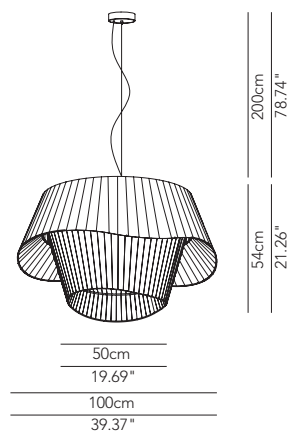

PRODUCTS: Cocò
DESIGN: Brian Rasmussen 2015

*Suspension or ceiling lamp in hand-finished pleated fabric.
Opal plex finishing underneath.*

Symbol index → • / present - / absent OD / On Demand

COCO'

Mega suspension lamp D.100

DESCRIPTION	LIGHT BULB	INDOOR					OUTDOOR				
				IP	CODE	€ EURO			IP	CODE	€ EURO
Suspension pleated fabric	4 x E27 70W HES	OD	-	IP20	COCESP100P01	1.735					
Suspension pleated fabric NO DIM	1 x module LED 30,6W 3000K (3950 lm)	OD	-	IP20	COCESP100P05	1.935					
Suspension pleated fabric DIM DALI/switch DIM	1 x module LED 30,6W 3000K (3950 lm)	OD	-	IP20	COCESP100P06	1.995					
Suspension pleated fabric NO DIM	3 x module LED 24,2W 3000K (8970 lm)	OD	-	IP20	COCESP100P07	2.120					
Suspension pleated fabric DIM DALI/switch DIM	3 x module LED 24,2W 3000K (8970 lm)	OD	-	IP20	COCESP100P08	2.340					
LED temperature conversion filter from 3000K to 2700K	1 x 30,6W	•	-	IP20	FLTCON0SP011	55					
LED temperature conversion filter from 3000K to 2700K	3 x 24,2W	•	-	IP20	FLTCON0SP003	120