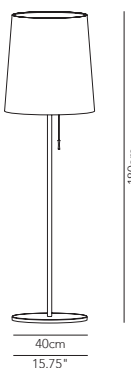

Medium floor lamp - lighting pull