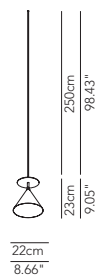

PRODUCTS: A B C
DESIGN: Roberto Paoli 2016

Single suspension or on cluster composition with metal diffuser. Available in three different dimensions and in the following colours: white or two-coloured black, moka, pastel green, strawberry and orange-yellow.
Floor lamp in one size.

Symbol index → • / present - / absent OD / On Demand

A B C

Suspension lamp C single for composition (without ceiling rose)

DESCRIPTION	LIGHT BULB	INDOOR				OUTDOOR			
			IP	CODE	€ EURO		IP	CODE	€ EURO
Suspension lamp white	1 x dichroic GU10 28W	• -	IP20	CCCESO022G51	175				
Suspension Deluxe	1 x dichroic GU10 28W	• -	IP20	CCCESO022G52	230