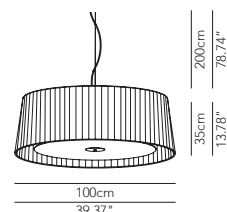

Suspension in cotton fabric or hand-finished pleated and pleated ribbon fabric. According to the version, disc in opal plex finishing underneath.

Symbol index → • / present - /absent OD / On Demand

MILLELUCI

Large suspension lamp - ø 100 x h 35 with plex

DESCRIPTION	LIGHT BULB	INDOOR					OUTDOOR				
				IP	CODE	€ EURO			IP	CODE	€ EURO
Suspension lamp cotton fabric	4 x E27 105W HES	OD	OD	IP20	MILESP035C01	1.060					
Suspension lamp cotton fabric NO DIM	1 x FC-T5 55W 827	OD	-	IP20	MILESP035C02	1.090					
Suspension lamp cotton fabric DIM 1-10V	1 x FC-T5 55W 827	OD	-	IP20	MILESP035C03	1.135					
Suspension lamp cotton fabric DIM DALI	1 x FC-T5 55W 827	OD	-	IP20	MILESP035C04	1.135					
Suspension lamp cotton fabric NO DIM	2 x FC-T5 55W 827	OD	-	IP20	MILESP035C05	1.325					
Suspension lamp cotton fabric DIM 1-10V	2 x FC-T5 55W 827	OD	-	IP20	MILESP035C06	1.465					
Suspension lamp cotton fabric DIM DALI	2 x FC-T5 55W 827	OD	-	IP20	MILESP035C07	1.465					
Suspension pleated fabric	4 x E27 105W HES	OD	OD	IP20	MILESP035P01	1.540					
Suspension pleated fabric NO DIM	1 x FC-T5 55W 827	OD	-	IP20	MILESP035P02	1.570					
Suspension pleated fabric DIM 1-10V	1 x FC-T5 55W 827	OD	-	IP20	MILESP035P03	1.620					
Suspension pleated fabric DIM DALI	1 x FC-T5 55W 827	OD	-	IP20	MILESP035P04	1.620					
Suspension pleated fabric NO DIM	2 x FC-T5 55W 827	OD	-	IP20	MILESP035P05	1.815					
Suspension pleated fabric DIM 1-10V	2 x FC-T5 55W 827	OD	-	IP20	MILESP035P06	1.955					
Suspension lamp pleated fabric DIM DALI	2 x FC-T5 55W 827	OD	-	IP20	MILESP035P07	1.955					
Suspension lamp pleated ribbon	4 x E27 105W HES	OD	OD	IP20	MILESP035R01	1.570					
Suspension lamp pleated ribbon NO DIM	1 x FC-T5 55W 827	OD	-	IP20	MILESP035R02	1.605					
Suspension lamp pleated ribbon DIM 1-10V	1 x FC-T5 55W 827	OD	-	IP20	MILESP035R03	1.655					
Suspension lamp pleated ribbon DIM DALI	1 x FC-T5 55W 827	OD	-	IP20	MILESP035R04	1.655					
Suspension lamp pleated ribbon NO DIM	2 x FC-T5 55W 827	OD	-	IP20	MILESP035R05	1.845					
Suspension lamp pleated ribbon DIM 1-10V	2 x FC-T5 55W 827	OD	-	IP20	MILESP035R06	1.985					
Suspension lamp pleated ribbon DIM DALI	2 x FC-T5 55W 827	OD	-	IP20	MILESP035R07	1.985					
Additional circular lamp (already installed) NO DIM	1 x FC-T5 55W 827				CIRNOD055001	165					
Additional circular lamp (already installed) DIM 1-10V	1 x FC-T5 55W 827				CIRD10055002	185					
Additional circular lamp (already installed) DIM DALI	1 x FC-T5 55W 827				CIRDDA055003	185