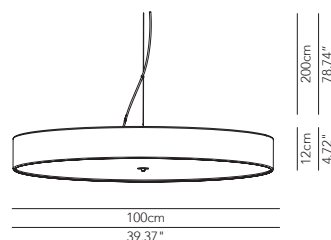

Suspension, wall/ceiling lamp available in cotton fabric, washable, lycra and hand-finished pleated or pleated ribbon fabric or PVC metal. One side frosted plex underneath.
The suspension, on request, can have a top protective disk microperforated or in opal plex, used only with fluorescent or LED bulbs, price increase as per price list.

Symbol index → • / present - / absent OD / On Demand

DISCOVOLANTE

Maxi suspension lamp - ø 100

DESCRIPTION	LIGHT BULB	INDOOR					OUTDOOR				
				IP	CODE	€ EURO			IP	CODE	€ EURO
2 lights cotton fabric DIM 1-10V	2 x FC-T5 55W 827	OD	OD	IP20	DISESP100C07	1.310					
2 lights washable fabric DIM 1-10V	2 x FC-T5 55W 827	OD	OD	IP20	DISESP100T07	1.355					
2 lights cotton fabric+lycra DIM 1-10V	2 x FC-T5 55W 827	OD	OD	IP20	DISESP100L07	1.420					
2 lights metallic PVC DIM 1-10V	2 x FC-T5 55W 827	OD	OD	IP20	DISESP100V07	1.410					
2 lights pleated fabric DIM 1-10V	2 x FC-T5 55W 827	OD	OD	IP20	DISESP100P07	1.600					
2 lights pleated ribbon DIM 1-10V	2 x FC-T5 55W 827	OD	OD	IP20	DISESP100R07	1.630					
2 lights cotton fabric DIM DALI	2 x FC-T5 55W 827	OD	OD	IP20	DISESP100C08	1.310					
2 lights washable fabric DIM DALI	2 x FC-T5 55W 827	OD	OD	IP20	DISESP100T08	1.355					
2 lights cotton fabric+lycra DIM DALI	2 x FC-T5 55W 827	OD	OD	IP20	DISESP100L08	1.420					
2 lights metallic PVC DIM DALI	2 x FC-T5 55W 827	OD	OD	IP20	DISESP100V08	1.410					
2 lights pleated fabric DIM DALI	2 x FC-T5 55W 827	OD	OD	IP20	DISESP100P08	1.600					
2 lights pleated ribbon DIM DALI	2 x FC-T5 55W 827	OD	OD	IP20	DISESP100R08	1.630					
3 lights cotton fabric NO DIM	3 x FC-T5 55W 827	OD	-	IP20	DISESP100C09	1.330					
3 lights washable fabric NO DIM	3 x FC-T5 55W 827	OD	-	IP20	DISESP100T09	1.385					
3 lights cotton fabric+lycra NO DIM	3 x FC-T5 55W 827	OD	-	IP20	DISESP100L09	1.440					
3 lights metallic PVC NO DIM	3 x FC-T5 55W 827	OD	-	IP20	DISESP100V09	1.430					
3 lights pleated fabric NO DIM	3 x FC-T5 55W 827	OD	-	IP20	DISESP100P09	1.620					
3 lights pleated ribbon NO DIM	3 x FC-T5 55W 827	OD	-	IP20	DISESP100R09	1.650					
3 lights cotton fabric DIM 1-10V	3 x FC-T5 55W 827	OD	-	IP20	DISESP100C10	1.500					
3 lights washable fabric DIM 1-10V	3 x FC-T5 55W 827	OD	-	IP20	DISESP100T10	1.545					
3 lights cotton fabric+lycra DIM 1-10V	3 x FC-T5 55W 827	OD	-	IP20	DISESP100L10	1.605					
3 lights metallic PVC DIM 1-10V	3 x FC-T5 55W 827	OD	-	IP20	DISESP100V10	1.595					
3 lights pleated fabric DIM 1-10V	3 x FC-T5 55W 827	OD	-	IP20	DISESP100P10	1.785					
3 lights pleated ribbon DIM 1-10V	3 x FC-T5 55W 827	OD	-	IP20	DISESP100R10	1.815					
3 lights cotton fabric DIM DALI	3 x FC-T5 55W 827	OD	-	IP20	DISESP100C11	1.500					
3 lights washable fabric DIM DALI	3 x FC-T5 55W 827	OD	-	IP20	DISESP100T11	1.545					
3 lights cotton fabric+lycra DIM DALI	3 x FC-T5 55W 827	OD	-	IP20	DISESP100L11	1.605					
3 lights metallic PVC DIM DALI	3 x FC-T5 55W 827	OD	-	IP20	DISESP100V11	1.595					
3 lights pleated fabric DIM DALI	3 x FC-T5 55W 827	OD	-	IP20	DISESP100P11	1.785					
3 lights pleated ribbon DIM DALI	3 x FC-T5 55W 827	OD	-	IP20	DISESP100R11	1.815					
Additional circular lamp (already installed) NO DIM	1 x FC-T5 55W 827				CIRNOD055001	165					
Additional circular lamp (already installed) DIM 1-10V	1 x FC-T5 55W 827				CIRD10055002	185					
Additional circular lamp (already installed) DIM DALI	1 x FC-T5 55W 827				CIRDDA055003	185