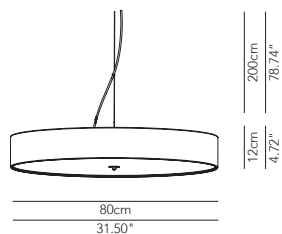

Suspension, wall/ceiling lamp available in cotton fabric, washable, lycra and hand-finished pleated or pleated ribbon fabric or PVC metal. One side frosted plex underneath.
The suspension, on request, can have a top protective disk microperforated or in opal plex, used only with fluorescent or LED bulbs, price increase as per price list.

Symbol index → • / present - / absent OD / On Demand

DISCOVOLANTE LED

Large suspension lamp - ø 80
LED (3950 lm)

DESCRIPTION	LIGHT BULB	INDOOR					OUTDOOR				
				IP	CODE	€ EURO			IP	CODE	€ EURO
1 light / cotton fabric NO DIM	1 x module LED 30,6W 3000K	OD	-	IP20	DISESP080C09	915					
1 light / washable fabric NO DIM	1 x module LED 30,6W 3000K	OD	-	IP20	DISESP080T09	955					
1 light cotton fabric+lycra NO DIM	1 x module LED 30,6W 3000K	OD	-	IP20	DISESP080L09	1.005					
1 light pleated fabric NO DIM	1 x module LED 30,6W 3000K	OD	-	IP20	DISESP080P09	1.090					
1 light pleated ribbon NO DIM	1 x module LED 30,6W 3000K	OD	-	IP20	DISESP080R09	1.115					
1 light / cotton fabric DIM DALI/switch DIM	1 x module LED 30,6W 3000K	OD	-	IP20	DISESP080C11	995					
1 light / washable fabric DIM DALI/switch DIM	1 x module LED 30,6W 3000K	OD	-	IP20	DISESP080T11	1.030					
1 light cotton fabric+lycra DIM DALI/switch DIM	1 x module LED 30,6W 3000K	OD	-	IP20	DISESP080L11	1.080					
1 light pleated fabric DIM DALI/switch DIM	1 x module LED 30,6W 3000K	OD	-	IP20	DISESP080P11	1.170					
1 light pleated ribbon DIM DALI/switch DIM	1 x module LED 30,6W 3000K	OD	-	IP20	DISESP080R11	1.190					
Additional LED-module (already installed) NO DIM	1 x 30,6W 3000K				MODLED034001	300					
Additional LED-module (already installed) DIM DALI/switch DIM	1 x 30,6W 3000K				MODLED034002	385					
LED temperature conversion filter from 3000K to 2700K	1 x 30,6W	•	-	IP20	FLTCON0SP011	55