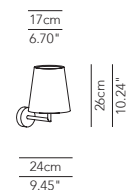

PRODUCTS: Lucilla
DESIGN: Paolo Grasselli 2009

*Small table, console, office, table, reading, floor and wall lamp.
Black or white matt painted or nickel satin finish metal structure.
Lampshade in cotton fabric, pleated fabric and pleated ribbon.*

Symbol index → • / present - / absent OD / On Demand

LUCILLA

Wall lamp - without switch

DESCRIPTION	LIGHT BULB	INDOOR					OUTDOOR				
				IP	CODE	€ EURO			IP	CODE	€ EURO
White painted metal cotton fabric	1 x E14 42W HES	OD	-	IP20	LUCEAP017C01	225					
Black painted metal cotton fabric	1 x E14 42W HES	OD	-	IP20	LUCEAP017C02	225					
Nickel satin finish metal cotton fabric	1 x E14 42W HES	OD	-	IP20	LUCEAP017C03	240					
White painted metal pleated fabric	1 x E14 42W HES	•	-	IP20	LUCEAP017P01	260					
Black painted metal pleated fabric	1 x E14 42W HES	•	-	IP20	LUCEAP017P02	260					
Nickel satin finish metal pleated fabric	1 x E14 42W HES	•	-	IP20	LUCEAP017P03	280					
White painted metal pleated ribbon	1 x E14 42W HES	OD	-	IP20	LUCEAP017R01	265					
Black painted metal pleated ribbon	1 x E14 42W HES	OD	-	IP20	LUCEAP017R02	265					
Nickel satin finish metal pleated ribbon	1 x E14 42W HES	OD	-	IP20	LUCEAP017R03	285