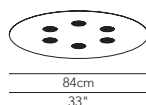

Accessory for suspension ø 150

Inner fitting with spotlights

6 x dichroic GU10 50W

• - IP20

ATIEAF150G02

685

Suspension, wall/ceiling lamp, small table, table, happy hour table and pouf.

White polyethylene shade. **Different colours available on demand for minimum purchasing quantity (10 pcs.) with a price increase of 3%.**