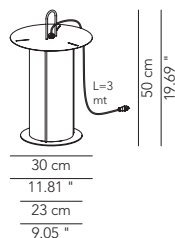

PRODUCTS: Diogene
DESIGN: Romano, Menegon, Ceneda 2017

Table lamp, floor lamp or suspension, with power supply or rechargeable.
Available finishes: High Tech white zinc or painted cream, anthracite grey, rust effect.
RGB+White version: kit included.

Metal parts are protected against atmospheric agents, with electrolytic galvanising treatment and finishing with resistant polyester coating.

Symbol index → • / present - /absent OD / On Demand

DIOGENE

Table lamp/ floor lamp/ suspension lamp - D. 30

DESCRIPTION	LIGHT BULB	INDOOR			OUTDOOR		
		IP	CODE	€ EURO	IP	CODE	€ EURO
Lamp finishing: High-Tech white zinc	1x E27 70W HES			-	• - IP44/65	DIOETA030G44	350
Lamp finishing: cream / anthracite grey / rust effect	1x E27 70W HES			-	• - IP44/65	DIOETA030G42	370
Lamp finishing: High-Tech white zinc	1x Kit LED RGB+WHITE 5W			-	• - IP65	DIOETA030G14	505
Lamp finishing: cream / anthracite grey / rust effect	1x Kit LED RGB+WHITE 5W			-	• - IP65	DIOETA030G12	525

N.B. Kit LED RGB+WHITE supplied complete with batteries, battery charger + remote control.