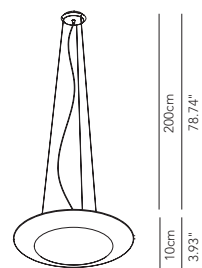

Suspension, wall/ceiling lamp of round shape with covering in removable and washable lycra fabric in CL1 (65°).

Symbol index  → • / present - / absent OD / On Demand

RING TONDA

Medium suspension lamp - D. 65