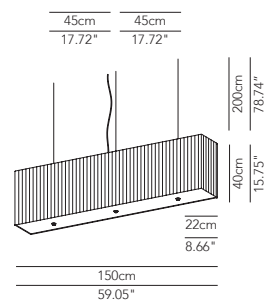

PRODUCTS: Rettangolo
DESIGN: Modoluce R&D 2005

Rectangular suspension and wall lamp. Lampshade in cotton fabric or hand-finished pleated or pleated ribbon fabric.
Suspensions with opal plex finishing panel underneath.

Symbol index → • / present - / absent OD / On Demand

RETTANGOLO

Maxi suspension lamp - L 150

DESCRIPTION	LIGHT BULB	INDOOR					OUTDOOR				
				IP	CODE	€ EURO			IP	CODE	€ EURO
Suspension pleated fabric NO DIM	2 x T5 49W	OD	-	IP20	RETESP150P02	2.295					
Suspension pleated fabric DIM 1-10V	2 x T5 49W	OD	-	IP20	RETESP150P03	2.350					
Suspension pleated fabric DIM DALI	2 x T5 49W	OD	-	IP20	RETESP150P04	2.350					
Suspension lamp pleated ribbon NO DIM	2 x T5 49W	OD	-	IP20	RETESP150R02	2.350					
Suspension lamp pleated ribbon DIM 1-10V	2 x T5 49W	OD	-	IP20	RETESP150R03	2.400					
Suspension lamp pleated ribbon DIM DALI	2 x T5 49W	OD	-	IP20	RETESP150R04	2.400