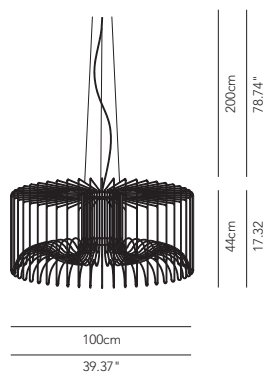

Accessori:

Colored stripe in cotton fabric ø 100

OD ICIEFS100C01 35