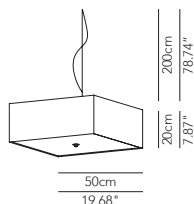

PRODUCTS: Quadrato
DESIGN: Modoluce R&D 2005

Square suspension, ceiling and wall lamp. Lampshade in cotton fabric or hand-finished pleated and pleated ribbon fabric.
Suspensions and ceiling lamps with finishing panel in opal plexiglas underneath.

Symbol index → • / present - / absent **OD** / On Demand

QUADRATO

DESCRIPTION	LIGHT BULB	INDOOR					OUTDOOR					
				IP	CODE	€ EURO			IP	CODE	€ EURO	
Medium suspension lamp - 50 x 50 with plex	Cotton fabric 3 lights	3 x E27 52W	HES	OD	OD	IP20	QUAESP050C01	555				
	Pleated fabric 3 lights	3 x E27 52W	HES	OD	OD	IP20	QUAESP050P01	655				
	Pleated ribbon 3 lights	3 x E27 52W	HES	OD	OD	IP20	QUAESP050R01	670