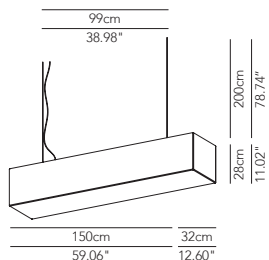

Suspension, ceiling lamp and lighted seat with diffuser in white polyethylene. **Different colours available on demand for minimum purchasing quantity (10 pcs.) with a price increase of 3%.**
OUTDOOR version: metal parts are protected against atmospheric agents, with electrolytic galvanising treatment and finishing with resistant polyester coating.

Symbol index → • / present - / absent OD / On Demand

FUTURA LETTER I

DESCRIPTION	LIGHT BULB	INDOOR				OUTDOOR			
		IP	CODE	€ EURO	IP	CODE	€ EURO		
Suspension lamp - with 2 cables	Letter I	5 x E27 42W HES	• - IP31	FIIESO150D01	1.280	• - IP65	FIOESO150D01	1.340