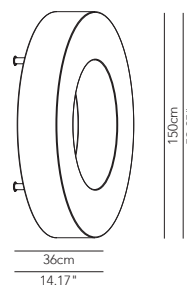

Suspension, wall/ceiling lamp, small table, table, happy hour table and pouf.

White polyethylene shade. **Different colours available on demand for minimum purchasing quantity (10 pcs.) with a price increase of 3%.**

OUTDOOR version: metal parts are protected against atmospheric agents, with electrolytic galvanising treatment and finishing with resistant polyester coating.

Symbol index → • / present - / absent **OD** / On Demand

ATOLLO

Wall/ceiling lamp - ø 150

DESCRIPTION	LIGHT BULB	INDOOR					OUTDOOR				
			IP	CODE	€ EURO		IP	CODE	€ EURO		
Wall/ceiling lamp	12 x E27 28W HES	•	-	IP31	ATIEAP150D01	2.380	•	-	IP65	ATOEAP150D01	2.490
Wall/ceiling lamp NO DIM	LED 98,4W warm white (14.640 lm)	•	-	IP31	ATIEAP150D41	3.165	•	-	IP65	ATOEAP150D41	3.275
Wall/ceiling lamp DIM DALI/switch DIM	LED 98,4W warm white (14.640 lm)	•	-	IP31	ATIEAP150D42	3.665