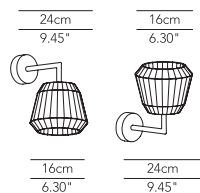

Wall lamp without switch

Wall lamp pleated fabric	1 x E14 42W HES	•	-	IP20	LOTEAP016P01	300				
Wall lamp pleated ribbon	1 x E14 42W HES	OD	-	IP20	LOTEAP016R01	305