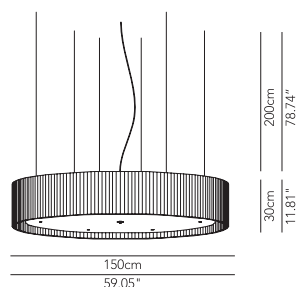

Cylindrical suspension available in cotton fabric, washable, lycra and hand-finished pleated or pleated ribbon fabric. According to the version, finishing panel underneath in opal plex.

Symbol index → • / present - / absent OD / On Demand

CILINDRO LED

Suspension lamp - ø 150 with plex LED (3 x 3950 lm)

DESCRIPTION	LIGHT BULB	INDOOR					OUTDOOR				
				IP	CODE	€ EURO			IP	CODE	€ EURO
3 lights cotton fabric NO DIM	3 x module LED 30,6W 3000K	OD	-	IP20	CILESP150C05	2.840					
3 lights washable fabric NO DIM	3 x module LED 30,6W 3000K	OD	-	IP20	CILESP150T05	3.005					
3 lights pleated fabric NO DIM	3 x module LED 30,6W 3000K	OD	-	IP20	CILESP150P05	3.495					
3 lights pleated ribbon NO DIM	3 x module LED 30,6W 3000K	OD	-	IP20	CILESP150R05	3.585					
3 lights cotton fabric DIM DALI/switch DIM	3 x module LED 30,6W 3000K	OD	-	IP20	CILESP150C07	3.115					
3 lights washable fabric DIM DALI/switch DIM	3 x module LED 30,6W 3000K	OD	-	IP20	CILESP150T07	3.275					
3 lights pleated fabric DIM DALI/switch DIM	3 x module LED 30,6W 3000K	OD	-	IP20	CILESP150P07	3.770					
3 lights pleated ribbon DIM DALI/switch DIM	3 x module LED 30,6W 3000K	OD	-	IP20	CILESP150R07	3.855					
Additional LED-module (already installed) NO DIM	1 x 30,6W 3000K				MODLED034001	300					
Additional LED-module (already installed) DIM DALI/switch DIM	1 x 30,6W 3000K				MODLED034002	385					
LED temperature conversion filter from 3000K to 2700K	3 x 30,6W	•	-	IP20	FLTCON0SP013	165