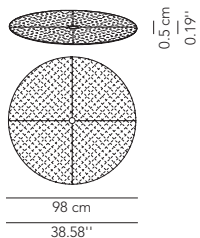

PRODUCTS: Discovolante
DESIGN: Paolo Grasselli 2004

Suspension, wall/ceiling lamp available in cotton fabric, washable, lycra and hand-finished pleated or pleated ribbon fabric or PVC metal. One side frosted plex underneath.
The suspension, on request, can have a top protective disk microperforated or in opal plex, used only with fluorescent or LED bulbs, price increase as per price list.

Symbol index → • / present - / absent OD / On Demand

DISCOVOLANTE

Accessory

DESCRIPTION

Top protective disk in microperforated fabric (CL1 flame retardant)

LIGHT BULB

INDOOR					OUTDOOR				
		IP	CODE	€ EURO			IP	CODE	€ EURO
•	-	IP20	CILEPF100G01	210