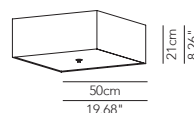

Medium ceiling lamp - 50 x 50 with plex	Cotton fabric 3 lights	3 x E27 42W	HES	OD	OD	IP20	QUAEPL050C01	555				
	Pleated fabric 3 lights	3 x E27 42W	HES	OD	OD	IP20	QUAEPL050P01	655				
	Pleated ribbon 3 lights	3 x E27 42W	HES	OD	OD	IP20	QUAEPL050R01	670