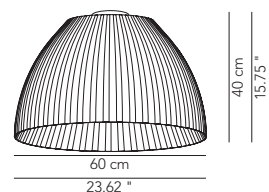

Large ceiling lamp D.60 LED pannel included

Pleated fabric unicolour	1 x Pannel LED 24W 2800K (2150 lm)	OD	-	IP20	OLIEPL060P01	950				
Pleated ribbon fabric unicolour	1 x Pannel LED 24W 2800K (2150 lm)	OD	-	IP20	OLIEPL060R01	960				
Pleated fabric bicoloured	1 x Pannel LED 24W 2800K (2150 lm)	OD	-	IP20	OLIEPL060P02	960				
Pleated ribbon fabric bicoloured	1 x Pannel LED 24W 2800K (2150 lm)	OD	-	IP20	OLIEPL060R02	970				
Price increase for version:	DIM DALI / switch DIM				OLIED1060P00	125