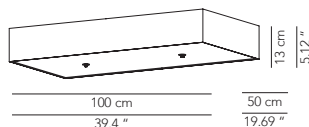

Large ceiling lamp - 100 x 50 LED (2 x 2990 lm)

Cotton fabric NO DIM	2 x module LED 24,2W 3000K	OD	- IP20	RESEPL100C05	820				
Cotton fabric DIM DALI/switch DIM	2 x module LED 24,2W 3000K	OD	- IP20	RESEPL100C07	960				
Pleated fabric NO DIM	2 x module LED 24,2W 3000K	OD	- IP20	RESEPL100P05	1.135				
Pleated fabric DIM DALI/switch DIM	2 x module LED 24,2W 3000K	OD	- IP20	RESEPL100P07	1.280				
Pleated ribbon NO DIM	2 x module LED 24,2W 3000K	OD	- IP20	RESEPL100R05	1.160				
Pleated ribbon DIM DALI/switch DIM	2 x module LED 24,2W 3000K	OD	- IP20	RESEPL100R07	1.300				
LED temperature conversion filter from 3000K to 2700K	2 x 24,2W	•	- IP20	FLTCON0SP002	85