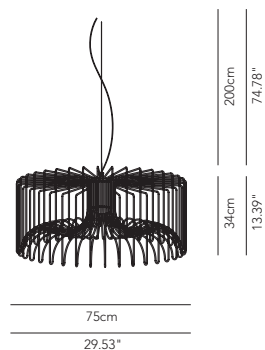

Suspension and floor lamp in painted transparent, white or black matt steel wire.
Light bulb at sight or covered by a stripe in removable material for the indoor version and enclosed in an hermetic white satin glass for the outdoor version.
OUTDOOR version: metal parts are protected against atmospheric agents, with electrolytic galvanising treatment and finishing with resistant polyester coating.

Symbol index → • / present - /absent OD / On Demand

ICARO

DESCRIPTION	LIGHT BULB	INDOOR					OUTDOOR					
				IP	CODE	€ EURO			IP	CODE	€ EURO	
Maxi suspension lamp - ø 75 x h 34	Suspension lamp	1 x E27 42W HES	•	-	IP20	ICIESO075G01	885	•	-	IP65	ICOESO075G01	940

Accessori:

Colored stripe in cotton fabric ø 50/60/75

OD ICIEFS050C01 25

Mega suspension lamp ø 100 x h 44	Suspension lamp	1 x E27 70W HES	•	-	IP20	ICIESO100G01	1.305	•	-	IP65	ICOESO100G01	1.385