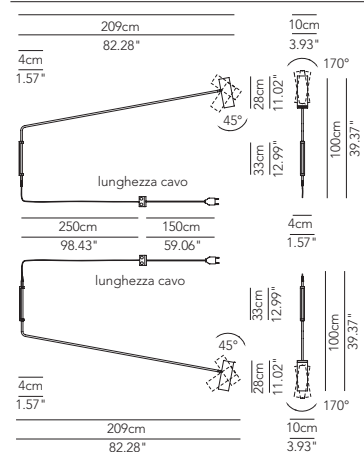

Wall lamp L.209 x H.100

Wall lamp white L.209 -
(double switch)
Black wiring cable

2 x E27 42W HES

Wall lamp black L.209 -
(double switch)
Black wiring cable

2 x E27 42W HES

•	-	IP20	DEJEAP209G01	560					
•	-	IP20	DEJEAP209G02	560