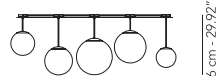

76 cm - 29.92"

-	-	IP20 MBLECM076M05	1.760				

Composition with h 86 maximum encumbrance

(1 pc d.30 h61 - 1 pc d.35 h86 - 1 pc d.45 h86 - 1 pc d.40 h71 - 1 pc d.25 h76 - 4 connections cables)