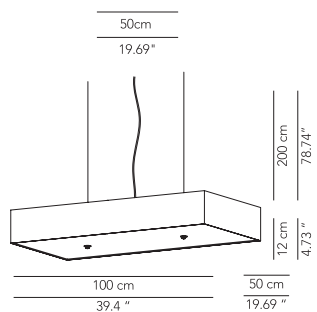

PRODUCTS: Rettangolo Slim
DESIGN: Modoluce R&D 2013

*Suspension and ceiling lamp. Lampshade in cotton fabric or hand-finished pleated or pleated ribbon fabric.
One side frosted plex finishing underneath.*

Symbol index → • / present - / absent OD / On Demand

RETTANGOLO SLIM

DESCRIPTION	LIGHT BULB	INDOOR					OUTDOOR				
				IP	CODE	€ EURO			IP	CODE	€ EURO
Large suspension lamp - 100 x 50	Cotton fabric	6 x E27 42W HES	OD	OD	IP20	RESESP100C01	820				
	Pleated fabric	6 x E27 42W HES	OD	OD	IP20	RESESP100P01	1.150				
	Pleated ribbon	6 x E27 42W HES	OD	OD	IP20	RESESP100R01	1.170