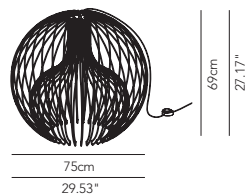

PRODUCTS: Icaro ball
DESIGN: Brian Rasmussen 2012

*Suspension and floor lamp in painted transparent, white or black matt steel wire.
Light bulb at sight or covered by a stripe in removable material for the indoor version and enclosed in an hermetic white satin glass for the outdoor version.
OUTDOOR version: metal parts are protected against atmospheric agents, with electrolytic galvanising treatment and finishing with resistant polyester coating.*

Symbol index → • / present - / absent OD / On Demand

ICARO BALL

Maxi floor lamp ø 75 x h 69

DESCRIPTION

Floor lamp

LIGHT BULB

1 x E27 42W HES

INDOOR						OUTDOOR				
		IP	CODE	€ EURO				IP	CODE	€ EURO
•	-	IP20	IBIETA075G01	865		•	-	44/65	IBOETA075G01	905

Accessori:

Colored stripe in cotton fabric ø 50/60/75

OD ICIEFS050C01 25

Mega floor lamp ø 90 x h 82

Floor lamp

1 x E27 42W HES

•	-	IP20	IBIETA090G01	1.200		•	-	44/65	IBOETA090G01	1.280