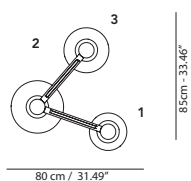

Composition type 1-A

Composition type 1-B

- Ø Globes**
 1 — ∅ 25
 2 — ∅ 35
 3 — ∅ 30
 - Cables connections L 40

Composition type 2-A

Composition type 2-B

- Ø Globes**
 1 — ∅ 30
 2 — ∅ 35
 3 — ∅ 45
 4 — ∅ 40
 5 — ∅ 25
 - Cables connections L 40