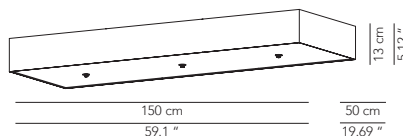

Maxi ceiling lamp - 150 x 50 LED (3 x 2990 lm)

Cotton fabric NO DIM	3 x module LED 24,2W 3000K	OD	-	IP20	RESEPL150C05	1.200					
Cotton fabric DIM DALI/switch DIM	3 x module LED 24,2W 3000K	OD	-	IP20	RESEPL150C07	1.420					
Pleated fabric NO DIM	3 x module LED 24,2W 3000K	OD	-	IP20	RESEPL150P05	1.695					
Pleated fabric DIM DALI/switch DIM	3 x module LED 24,2W 3000K	OD	-	IP20	RESEPL150P07	1.915					
Pleated ribbon NO DIM	3 x module LED 24,2W 3000K	OD	-	IP20	RESEPL150R05	1.715					
Pleated ribbon DIM DALI/switch DIM	3 x module LED 24,2W 3000K	OD	-	IP20	RESEPL150R07	1.935					
LED temperature conversion filter from 3000K to 2700K	3 x 24,2W	•	-	IP20	FLTCON0SP003	120