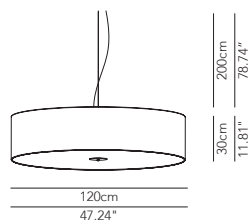

Cylindrical suspension available in cotton fabric, washable, lycra and hand-finished pleated or pleated ribbon fabric. According to the version, finishing panel underneath in opal plex.
The suspension, on request, can have a top protective disk microperforated or in plex, used only with fluorescent or LED bulbs, price increase as per price list.

Symbol index → • / present - / absent OD / On Demand

CILINDRO LED

Suspension lamp - ø 120 with plex LED (3950 lm)

DESCRIPTION	LIGHT BULB	INDOOR					OUTDOOR				
				IP	CODE	€ EURO			IP	CODE	€ EURO
1 light cotton fabric NO DIM	1 x module LED 30,6W 3000K	OD	-	IP20	CILESP120C08	1.635					
1 light washable fabric NO DIM	1 x module LED 30,6W 3000K	OD	-	IP20	CILESP120T08	1.765					
1 light cotton fabric+lycra NO DIM	1 x module LED 30,6W 3000K	OD	-	IP20	CILESP120L08	1.775					
1 light pleated fabric NO DIM	1 x module LED 30,6W 3000K	OD	-	IP20	CILESP120P08	1.990					
1 light pleated ribbon NO DIM	1 x module LED 30,6W 3000K	OD	-	IP20	CILESP120R08	2.050					
1 light cotton fabric DIM DALI/switch DIM	1 x module LED 30,6W 3000K	OD	-	IP20	CILESP120C10	1.710					
1 light washable fabric DIM DALI/switch DIM	1 x module LED 30,6W 3000K	OD	-	IP20	CILESP120T10	1.840					
1 light cotton fabric+lycra DIM DALI/switch DIM	1 x module LED 30,6W 3000K	OD	-	IP20	CILESP120L10	1.850					
1 light pleated fabric DIM DALI/switch DIM	1 x module LED 30,6W 3000K	OD	-	IP20	CILESP120P10	2.070					
1 light pleated ribbon DIM DALI/switch DIM	1 x module LED 30,6W 3000K	OD	-	IP20	CILESP120R10	2.120					
Additional LED-module (already installed) NO DIM	1 x 30,6W 3000K				MODLED034001	300					
Additional LED-module (already installed) DIM DALI/switch DIM	1 x 30,6W 3000K				MODLED034002	385					
LED temperature conversion filter from 3000K to 2700K	1 x 30,6W	•	-	IP20	FLTCON0SP011	55