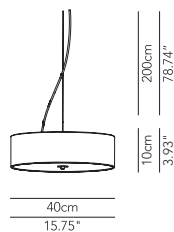

Suspension, wall/ceiling lamp available in cotton fabric, washable, lycra and hand-finished pleated or pleated ribbon fabric or PVC metal. One side frosted plex underneath. The suspension, on request, can have a top protective disk microperforated or in opal plex, used only with fluorescent or LED bulbs, price increase as per price list.

Symbol index → • / present - / absent OD / On Demand

DISCOVOLANTE

Small suspension lamp - ø 40

DESCRIPTION	LIGHT BULB	INDOOR					OUTDOOR				
				IP	CODE	€ EURO			IP	CODE	€ EURO
2 lights cotton fabric	2 x E27 42W HES	OD	OD	IP20	DISESP040C02	385					
2 lights washable fabric	2 x E27 42W HES	OD	OD	IP20	DISESP040T02	405					
2 lights cotton fabric+lycra	2 x E27 42W HES	OD	OD	IP20	DISESP040L02	445					
2 lights metallic PVC	2 x E27 42W HES	OD	OD	IP20	DISESP040V02	415					
2 lights pleated fabric	2 x E27 42W HES	OD	OD	IP20	DISESP040P02	460					
2 lights pleted ribbon	2 x E27 42W HES	OD	OD	IP20	DISESP040R02	470					
1 light cotton fabric NO DIM	1 x FC-T5 22W 827	OD	OD	IP20	DISESP040C03	445					
1 light washable fabric NO DIM	1 x FC-T5 22W 827	OD	OD	IP20	DISESP040T03	470					
1 light cotton fabric+lycra NO DIM	1 x FC-T5 22W 827	OD	OD	IP20	DISESP040L03	515					
1 light metallic PVC NO DIM	1 x FC-T5 22W 827	OD	OD	IP20	DISESP040V03	480					
1 light pleated fabric NO DIM	1 x FC-T5 22W 827	OD	OD	IP20	DISESP040P03	525					
1 light pleated ribbon NO DIM	1 x FC-T5 22W 827	OD	OD	IP20	DISESP040R03	535					
1 light cotton fabric DIM 1-10V	1 x FC-T5 22W 827	OD	OD	IP20	DISESP040C04	505					
1 light washable fabric DIM 1-10V	1 x FC-T5 22W 827	OD	OD	IP20	DISESP040T04	525					
1 light cotton fabric+lycra DIM 1-10V	1 x FC-T5 22W 827	OD	OD	IP20	DISESP040L04	565					
1 light metallic PVC DIM 1-10V	1 x FC-T5 22W 827	OD	OD	IP20	DISESP040V04	535					
1 light pleated fabric DIM 1-10V	1 x FC-T5 22W 827	OD	OD	IP20	DISESP040P04	575					
1 light pleated ribbon DIM 1-10V	1 x FC-T5 22W 827	OD	OD	IP20	DISESP040R04	590					
1 light cotton fabric DIM DALI	1 x FC-T5 22W 827	OD	OD	IP20	DISESP040C05	505					
1 light washable fabric DIM DALI	1 x FC-T5 22W 827	OD	OD	IP20	DISESP040T05	525					
1 light cotton fabric+lycra DIM DALI	1 x FC-T5 22W 827	OD	OD	IP20	DISESP040L05	565					
1 light metallic PVC DIM DALI	1 x FC-T5 22W 827	OD	OD	IP20	DISESP040V05	535					
1 light pleated fabric DIM DALI	1 x FC-T5 22W 827	OD	OD	IP20	DISESP040P05	575					
1 light pleated ribbon DIM DALI	1 x FC-T5 22W 827	OD	OD	IP20	DISESP040R05	590