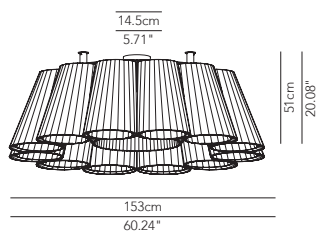

Florinda 12 - Ceiling lamp

12+1 lampshades pleated fabric
(2 independent switches)

12 x E27 + 3 x E27 42W HES

OD - **IP20**

FLOEPL012P02

6.390

12+1 lampshades pleated ribbon
(2 independent switches)

12 x E27 + 3 x E27 42W HES

OD - **IP20**

FLOEPL012R02

6.465