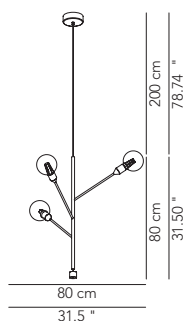

Suspension and floor lamp with 3 or 6 arms.
Metal structure: painted white, sand, sage green and special finishes lead grey, copper, brass.

Symbol index → • / present - / absent OD / On Demand

BAOBAB

Suspension with 3 arms - D.80 x h 80 cm

DESCRIPTION	LIGHT BULB	INDOOR					OUTDOOR				
				IP	CODE	€ EURO			IP	CODE	€ EURO
Suspension with 3 arms white	3x E27 Globo 125 42W	•	-	IP20	BAOESO003G01	745					
Suspension with 3 arms Deluxe	3x E27 Globo 125 42W	•	-	IP20	BAOESO003G02	960					
Accessory: 3 x E27 glass filament Globe 125 bulbs LED 4W 2300K (DIM)					LMPLEDE27KIT300	130