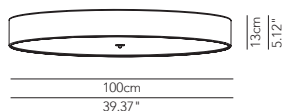

Suspension, wall/ceiling lamp available in cotton fabric, washable, lycra and hand-finished pleated or pleated ribbon fabric or PVC metal. One side frosted plex underneath.
The suspension, on request, can have a top protective disk microperforated or in opal plex, used only with fluorescent or LED bulbs, price increase as per price list.

Symbol index → • / present - / absent OD / On Demand

DISCOVOLANTE

Maxi ceiling lamp - ø 100

DESCRIPTION	LIGHT BULB	INDOOR					OUTDOOR				
				IP	CODE	€ EURO			IP	CODE	€ EURO
3 lights cotton fabric NO DIM	3 x FC-T5 55W 827	OD	-	IP20	DISEPL100C09	1.280					
3 lights washable fabric NO DIM	3 x FC-T5 55W 827	OD	-	IP20	DISEPL100T09	1.325					
3 lights cotton fabric+lycra NO DIM	3 x FC-T5 55W 827	OD	-	IP20	DISEPL100L09	1.390					
3 lights metallic PVC NO DIM	3 x FC-T5 55W 827	OD	-	IP20	DISEPL100V09	1.380					
3 lights pleated fabric NO DIM	3 x FC-T5 55W 827	OD	-	IP20	DISEPL100P09	1.565					
3 lights pleated ribbon NO DIM	3 x FC-T5 55W 827	OD	-	IP20	DISEPL100R09	1.595					
3 lights cotton fabric DIM 1-10V	3 x FC-T5 55W 827	OD	-	IP20	DISEPL100C10	1.440					
3 lights washable fabric DIM 1-10V	3 x FC-T5 55W 827	OD	-	IP20	DISEPL100T10	1.490					
3 lights cotton fabric+lycra DIM 1-10V	3 x FC-T5 55W 827	OD	-	IP20	DISEPL100L10	1.550					
3 lights metallic PVC DIM 1-10V	3 x FC-T5 55W 827	OD	-	IP20	DISEPL100V10	1.540					
3 lights pleated fabric DIM 1-10V	3 x FC-T5 55W 827	OD	-	IP20	DISEPL100P10	1.730					
3 lights pleated ribbon DIM 1-10V	3 x FC-T5 55W 827	OD	-	IP20	DISEPL100R10	1.760					
3 lights cotton fabric DIM DALI	3 x FC-T5 55W 827	OD	-	IP20	DISEPL100C11	1.440					
3 lights washable fabric DIM DALI	3 x FC-T5 55W 827	OD	-	IP20	DISEPL100T11	1.490					
3 lights cotton fabric+lycra DIM DALI	3 x FC-T5 55W 827	OD	-	IP20	DISEPL100L11	1.550					
3 lights metallic PVC DIM DALI	3 x FC-T5 55W 827	OD	-	IP20	DISEPL100V11	1.540					
3 lights pleated fabric DIM DALI	3 x FC-T5 55W 827	OD	-	IP20	DISEPL100P11	1.730					
3 lights pleated ribbon DIM DALI	3 x FC-T5 55W 827	OD	-	IP20	DISEPL100R11	1.760					
Additional circular lamp (already installed) NO DIM	1 x FC-T5 55W 827				CIRNOD055001	165					
Additional circular lamp (already installed) DIM 1-10V	1 x FC-T5 55W 827				CIRD10055002	185					
Additional circular lamp (already installed) DIM DALI	1 x FC-T5 55W 827				CIRDDA055003	185