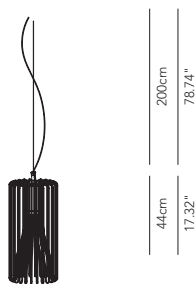

*Suspension and floor lamp in painted transparent, white or black matt steel wire.
Light bulb at sight or covered by a stripe in removable material for the indoor version and enclosed in an hermetic white satin glass for the outdoor version.
OUTDOOR version: metal parts are protected against atmospheric agents, with electrolytic galvanising treatment and finishing with resistant polyester coating.*

Symbol index → • / present - / absent OD / On Demand

ICARO	DESCRIPTION	LIGHT BULB	INDOOR				OUTDOOR				
				IP	CODE	€ EURO		IP	CODE	€ EURO	
Mini suspension lamp - ø 22 x h 44	Suspension lamp	1 x E14 42W HES	•	-	IP20	ICIESO022G01	375				

22cm
8.66"

Accessori:

Colored stripe in cotton fabric ø 22

OD ICIEFS022C01 20

Medium suspension lamp - ø 50 x h 52	Suspension lamp	1 x E27 42W HES	•	-	IP20	ICIESO050G01	640	•	-	IP65	ICOESO050G01	690