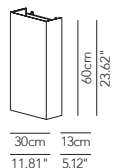

PRODUCTS: Rettangolo
DESIGN: Modoluce R&D 2005

Rectangular suspension and wall lamp. Lampshade in cotton fabric or hand-finished pleated or pleated ribbon fabric.
Suspensions with opal plex finishing panel underneath.

Symbol index → • / present - / absent OD / On Demand

RETTANGOLO

Deluxe wall lamp - L 30 x H 60