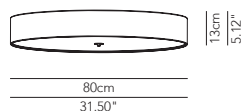

Suspension, wall/ceiling lamp available in cotton fabric, washable, lycra and hand-finished pleated or pleated ribbon fabric or PVC metal. One side frosted plex underneath. The suspension, on request, can have a top protective disk microperforated or in opal plex, used only with fluorescent or LED bulbs, price increase as per price list.

Symbol index → • / present - /absent OD / On Demand

DISCOVOLANTE

Large ceiling lamp - ø 80

DESCRIPTION	LIGHT BULB	INDOOR					OUTDOOR				
			IP	CODE	€ EURO		IP	CODE	€ EURO		
2 lights cotton fabric NO DIM	2 x FC-T5 55W 827	OD	-	IP20	DISEPL080C06	955					
2 lights washable fabric NO DIM	2 x FC-T5 55W 827	OD	-	IP20	DISEPL080T06	995					
2 lights cotton fabric+lycra NO DIM	2 x FC-T5 55W 827	OD	-	IP20	DISEPL080L06	1.045					
2 lights metallic PVC NO DIM	2 x FC-T5 55W 827	OD	-	IP20	DISEPL080V06	1.030					
2 lights pleated fabric NO DIM	2 x FC-T5 55W 827	OD	-	IP20	DISEPL080P06	1.130					
2 lights pleated ribbon NO DIM	2 x FC-T5 55W 827	OD	-	IP20	DISEPL080R06	1.155					
2 lights cotton fabric DIM 1-10V	2 x FC-T5 55W 827	OD	-	IP20	DISEPL080C07	1.100					
2 lights washable fabric DIM 1-10V	2 x FC-T5 55W 827	OD	-	IP20	DISEPL080T07	1.140					
2 lights cotton fabric+lycra DIM 1-10V	2 x FC-T5 55W 827	OD	-	IP20	DISEPL080L07	1.190					
2 lights metallic PVC DIM 1-10V	2 x FC-T5 55W 827	OD	-	IP20	DISEPL080V07	1.180					
2 lights pleated fabric DIM 1-10V	2 x FC-T5 55W 827	OD	-	IP20	DISEPL080P07	1.280					
2 lights pleated ribbon DIM 1-10V	2 x FC-T5 55W 827	OD	-	IP20	DISEPL080R07	1.300					
2 lights cotton fabric DIM DALI	2 x FC-T5 55W 827	OD	-	IP20	DISEPL080C08	1.100					
2 lights washable fabric DIM DALI	2 x FC-T5 55W 827	OD	-	IP20	DISEPL080T08	1.140					
2 lights cotton fabric+lycra DIM DALI	2 x FC-T5 55W 827	OD	-	IP20	DISEPL080L08	1.190					
2 lights metallic PVC DIM DALI	2 x FC-T5 55W 827	OD	-	IP20	DISEPL080V08	1.180					
2 lights pleated fabric DIM DALI	2 x FC-T5 55W 827	OD	-	IP20	DISEPL080P08	1.280					
2 lights pleated ribbon DIM DALI	2 x FC-T5 55W 827	OD	-	IP20	DISEPL080R08	1.300					
Additional circular lamp (already installed) NO DIM	1 x FC-T5 55W 827				CIRNOD055001	165					
Additional circular lamp (already installed) DIM 1-10V	1 x FC-T5 55W 827				CIRD10055002	185					
Additional circular lamp (already installed) DIM DALI	1 x FC-T5 55W 827				CIRDDA055003	185