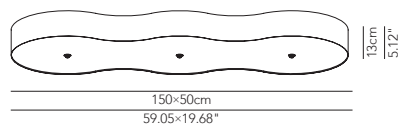

PRODUCTS: Quadrato
DESIGN: Modoluce R&D 2005

Square suspension, ceiling and wall lamp. Lampshade in cotton fabric or hand-finished pleated and pleated ribbon fabric.
 Suspensions and ceiling lamps with finishing panel in opal plexiglas underneath.