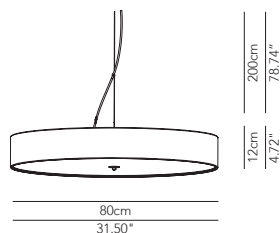

Suspension, wall/ceiling lamp available in cotton fabric, washable, lycra and hand-finished pleated or pleated ribbon fabric or PVC metal. One side frosted plex underneath.
The suspension, on request, can have a top protective disk microperforated or in opal plex, used only with fluorescent or LED bulbs, price increase as per price list.

Symbol index → • / present - /absent OD / On Demand

DISCOVOLANTE

Large suspension lamp - ø 80

DESCRIPTION	LIGHT BULB	INDOOR					OUTDOOR				
			IP	CODE	€ EURO		IP	CODE	€ EURO		
2 lights cotton fabric NO DIM	2 x FC-T5 55W 827	OD	- IP20	DISESP080C06	1.025						
2 lights washable fabric NO DIM	2 x FC-T5 55W 827	OD	- IP20	DISESP080T06	1.065						
2 lights cotton fabric+lycra NO DIM	2 x FC-T5 55W 827	OD	- IP20	DISESP080L06	1.115						
2 lights metallic PVC NO DIM	2 x FC-T5 55W 827	OD	- IP20	DISESP080V06	1.100						
2 lights pleated fabric NO DIM	2 x FC-T5 55W 827	OD	- IP20	DISESP080P06	1.200						
2 lights pleated ribbon NO DIM	2 x FC-T5 55W 827	OD	- IP20	DISESP080R06	1.220						
2 lights cotton fabric DIM 1-10V	2 x FC-T5 55W 827	OD	- IP20	DISESP080C07	1.160						
2 lights washable fabric DIM 1-10V	2 x FC-T5 55W 827	OD	- IP20	DISESP080T07	1.195						
2 lights cotton fabric+lycra DIM 1-10V	2 x FC-T5 55W 827	OD	- IP20	DISESP080L07	1.245						
2 lights metallic PVC DIM 1-10V	2 x FC-T5 55W 827	OD	- IP20	DISESP080V07	1.230						
2 lights pleated fabric DIM 1-10V	2 x FC-T5 55W 827	OD	- IP20	DISESP080P07	1.330						
2 lights pleated ribbon DIM 1-10V	2 x FC-T5 55W 827	OD	- IP20	DISESP080R07	1.350						
2 lights cotton fabric DIM DALI	2 x FC-T5 55W 827	OD	- IP20	DISESP080C08	1.160						
2 lights washable fabric DIM DALI	2 x FC-T5 55W 827	OD	- IP20	DISESP080T08	1.195						
2 lights cotton fabric+lycra DIM DALI	2 x FC-T5 55W 827	OD	- IP20	DISESP080L08	1.245						
2 lights metallic PVC DIM DALI	2 x FC-T5 55W 827	OD	- IP20	DISESP080V08	1.230						
2 lights pleated fabric DIM DALI	2 x FC-T5 55W 827	OD	- IP20	DISESP080P08	1.330						
2 lights pleated ribbon DIM DALI	2 x FC-T5 55W 827	OD	- IP20	DISESP080R08	1.350						
Additional circular lamp (already installed) NO DIM	1 x FC-T5 55W 827			CIRNOD055001	165						
Additional circular lamp (already installed) DIM 1-10V	1 x FC-T5 55W 827			CIRD10055002	185						
Additional circular lamp (already installed) DIM DALI	1 x FC-T5 55W 827			CIRDDA055003	185