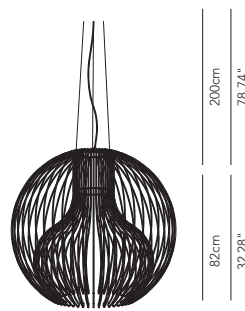

75cm
29.53"

Accessori:					
Colored stripe in cotton fabric ø 50/60/75	OD	ICIEFS050C01	25		

Mega suspension lamp - ø 90 x h 82	Suspension lamp	1 x E27 70W HES	• -	IP20	IBIESO090G01	1.390	• -	IP65	IBOESO090G01	1.430