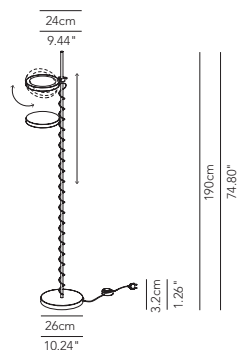

PRODUCTS: Easy
DESIGN: Paolo Grasselli + Modoluce R&D 2016

Floor lamp with adjustable and variable height lampshade. Painted metal structure in basic colours white or metal gun grey or in the following special colours: strawberry, pastel green, orange-yellow. Chromed steel rod. High-Tech version in zinc white finishing.

Symbol index → • / present - / absent OD / On Demand

EASY

Floor lamp

DESCRIPTION	LIGHT BULB	INDOOR					OUTDOOR				
				IP	CODE	€ EURO			IP	CODE	€ EURO
Floor lamp High-Tech zinc white	1 x module LED 18W 3000K (1400 lm)	•	-	IP20	EASEPT190G04	670					
Floor lamp white or gun metal grey	1 x module LED 18W 3000K (1400 lm)	•	-	IP20	EASEPT190G01	735					
Floor lamp special colours	1 x module LED 18W 3000K (1400 lm)	•	-	IP20	EASEPT190G02	785					

Accessory

Button PUSH DIM / DIM DALI

EASEDD190M00

105