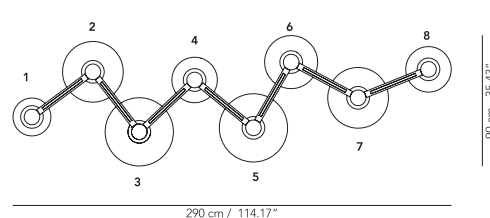

Composition type 3-A