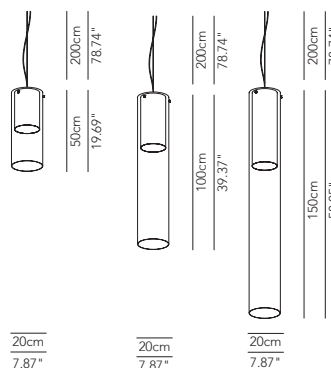

Suspension with external shade in transparent PMMA. Inner shade in opal or coloured PC or washable fabric.

Symbol index → • / present - / absent OD / On Demand

ACHEO

Suspension lamp

DESCRIPTION	LIGHT BULB	INDOOR					OUTDOOR				
				IP	CODE	€ EURO			IP	CODE	€ EURO
Suspension lamp H 50 - Inner shade in opal PC	1 x E27 70W HES	OD	OD	IP20	ACHESO050M01	430					
Suspension lamp H 100 - Inner shade in opal PC	1 x E27 70W HES	OD	OD	IP20	ACHESO100M01	505					
Suspension lamp H 150 - Inner shade in opal PC	1 x E27 70W HES	OD	OD	IP20	ACHESO150M01	605					
Suspension lamp H 50 - Inner shade in coloured PC	1 x E27 70W HES	OD	OD	IP20	ACHESO050M02	485					
Suspension lamp H 100 - Inner shade in coloured PC	1 x E27 70W HES	OD	OD	IP20	ACHESO100M02	545					
Suspension lamp H 150 - Inner shade in coloured PC	1 x E27 70W HES	OD	OD	IP20	ACHESO150M02	645					
Suspension lamp H 50 - Inner shade in washable fabric	1 x E27 70W HES	OD	OD	IP20	ACHESO050T01	495					
Suspension lamp H 100 - Inner shade in washable fabric	1 x E27 70W HES	OD	OD	IP20	ACHESO100T01	555					
Suspension lamp H 150 - Inner shade in washable fabric	1 x E27 70W HES	OD	OD	IP20	ACHESO150T01	670