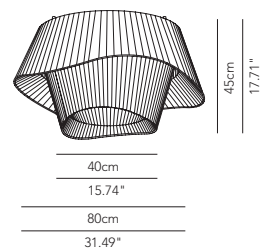

Maxi ceiling lamp D.80

Ceiling lamp pleated fabric	3 x E27 70W HES	OD	-	IP20	COCEPL080P01	1.305				
Ceiling lamp pleated fabric NO DIM	1 x module LED 30,6W 3000K (3950 lm)	OD	-	IP20	COCEPL080P05	1.475				
Ceiling lamp pleated fabric DIM DALI/switch DIM	1 x module LED 30,6W 3000K (3950 lm)	OD	-	IP20	COCEPL080P06	1.540				
LED temperature conversion filter from 3000K to 2700K	1 x 30,6W	•	-	IP20	FLTCON0SP011	55