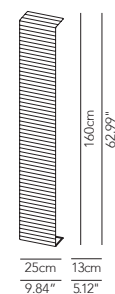

PRODUCTS: Rettangolo
DESIGN: Modoluce R&D 2005

Rectangular suspension and wall lamp. Lampshade in cotton fabric or hand-finished pleated or pleated ribbon fabric.
Suspensions with opal plexiglas finishing panel underneath.

Symbol index → • / present - / absent OD / On Demand

RETTANGOLO

Vertical/horizontal wall lamp - L 25 x H 160
(with opal plexiglas finishing panels a the sides)

DESCRIPTION	LIGHT BULB	INDOOR					OUTDOOR				
			IP	CODE	€ EURO		IP	CODE	€ EURO		
Pleated fabric NO DIM	1 x T5 49W	OD	- IP20	RETEAP160P01	1.170						
Pleated fabric DIM 1-10V	1 x T5 49W	OD	- IP20	RETEAP160P02	1.250						
Pleated fabric DIM DALI	1 x T5 49W	OD	- IP20	RETEAP160P03	1.280						
Pleated ribbon NO DIM	1 x T5 49W	OD	- IP20	RETEAP160R01	1.200						
Pleated ribbon DIM 1-10V	1 x T5 49W	OD	- IP20	RETEAP160R02	1.285						
Pleated ribbon DIM DALI	1 x T5 49W	OD	- IP20	RETEAP160R03	1.310						
Pleated fabric NO DIM	2 x T5 49W	OD	- IP20	RETEAP160P07	1.210						
Pleated fabric DIM 1-10V	2 x T5 49W	OD	- IP20	RETEAP160P08	1.295						
Pleated fabric DIM DALI	2 x T5 49W	OD	- IP20	RETEAP160P09	1.305						
Pleated ribbon NO DIM	2 x T5 49W	OD	- IP20	RETEAP160R07	1.245						
Pleated ribbon DIM 1-10V	2 x T5 49W	OD	IP20	RETEAP160R08	1.325						
Pleated ribbon DIM DALI	2 x T5 49W	OD	- IP20	RETEAP160R09	1.335