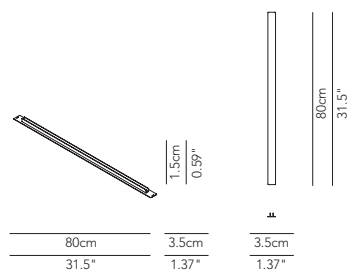

Family of single or aggregable lamps to create different contract compositions.
Rigid rod in white painted metal, available in different heights with globes diffusers in opal PMMA.

Symbol index → • / present - / absent OD / On Demand

MULTIBALL

Suspension globe - ø 45

DESCRIPTION	LIGHT BULB	INDOOR					OUTDOOR				
				IP	CODE	€ EURO			IP	CODE	€ EURO
Suspension lamp h 56	1 x E27 70W HES	-	-	IP20	MBLESO045M10	375					
Suspension lamp h 66	1 x E27 70W HES	-	-	IP20	MBLESO045M20	375					
Suspension lamp h 76	1 x E27 70W HES	-	-	IP20	MBLESO045M30	375					
Suspension lamp h 86	1 x E27 70W HES	-	-	IP20	MBLESO045M40	375					
Suspension lamp h 96	1 x E27 70W HES	-	-	IP20	MBLESO045M50	385					
Suspension lamp h 106	1 x E27 70W HES	-	-	IP20	MBLESO045M60	385					
Suspension lamp h 116	1 x E27 70W HES	-	-	IP20	MBLESO045M70	385					
Suspension lamp h 126	1 x E27 70W HES	-	-	IP20	MBLESO045M80	385					

Accessory - cable/s cover white painted

Connection cables L 40 (electric cable included)	•	-	IP20	MBLEAS000G01	70					
Connection cables L 80 (electric cable included)	•	-	IP20	MBLEAS000G02	100					

Separate ceiling rose attachment	•	-	IP20	MBLEAR000G01	100