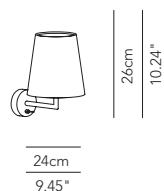

Wall lamp - with switch

White painted metal cotton fabric	1 x E14 42W HES	OD	-	IP20	LUCEAP017C06	245				
Black painted metal cotton fabric	1 x E14 42W HES	OD	-	IP20	LUCEAP017C07	245				
Nickel satin finish metal cotton fabric	1 x E14 42W HES	OD	-	IP20	LUCEAP017C08	260				
White painted metal pleated fabric	1 x E14 42W HES	•	-	IP20	LUCEAP017P06	285				
Black painted metal pleated fabric	1 x E14 42W HES	•	-	IP20	LUCEAP017P07	285				
Nickel satin finish metal pleated fabric	1 x E14 42W HES	•	-	IP20	LUCEAP017P08	300				
White painted metal pleated ribbon	1 x E14 42W HES	OD	-	IP20	LUCEAP017R06	290				
Black painted metal pleated ribbon	1 x E14 42W HES	OD	-	IP20	LUCEAP017R07	290				
Nickel satin finish metal pleated ribbon	1 x E14 42W HES	OD	-	IP20	LUCEAP017R08	305