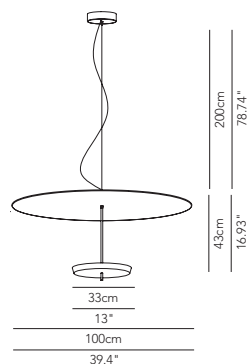

Suspension and ceiling lamp in white painted metal. The lower bowl is also available in galvanized finishes: glossy chrome, brass and copper.

Symbol index → • / present - / absent OD / On Demand

OMBRELLA

Mega suspension lamp D.100

DESCRIPTION	LIGHT BULB	INDOOR					OUTDOOR				
			IP	CODE	€ EURO		IP	CODE	€ EURO		
Suspension white NO DIM	1 x module LED 30,6W 3000K (3950 lm)	•	-	IP20	UMBESO100G01	995					
Suspension white lower bowl in galvanized finishes NO DIM	1 x module LED 30,6W 3000K (3950 lm)	•	-	IP20	UMBESO100G03	1.080					
Suspension white DIM DALI/switch DIM	1 x module LED 30,6W 3000K (3950 lm)	•	-	IP20	UMBESO100G11	1.080					
Suspension white lower bowl in galvanized finishes DIM DALI/switch DIM	1 x module LED 30,6W 3000K (3950 lm)	•	-	IP20	UMBESO100G13	1.170					
LED temperature conversion filter from 3000K to 2700K	1 x 30,6W	•	-	IP20	FLTCON0SP011	55