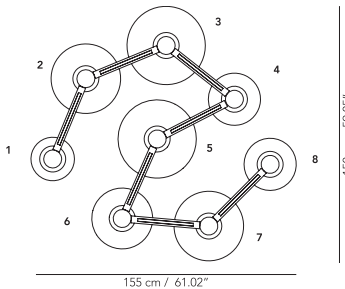

Composition type 3-B

1. **Ø Globes**
   1 — ∅ 25
   2 — ∅ 40
   3 — ∅ 45
   4 — ∅ 30
   5 — ∅ 45
   6 — ∅ 35
   7 — ∅ 40
   8 — ∅ 30
   - Cables connections L 40