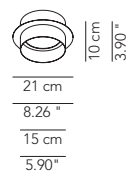

Single suspension or on cluster composition, spotlight, ceiling lamp or recessed spotlight.
Turned metal body white painted or in special metallic finishes: lead grey, lime green, electric blue, China blue or brick red.

Symbol index → • / present - / absent OD / On Demand

HAMMER

Ceiling lamp D.15

DESCRIPTION	LIGHT BULB	INDOOR					OUTDOOR				
				IP	CODE	€ EURO			IP	CODE	€ EURO
Ceiling lamp basic finish white	1 x dichroic GU10 D.50	•	-	IP20	HAMEPL015G11	235					
Ceiling lamp special finishes	1 x dichroic GU10 D.50	•	-	IP20	HAMEPL015G12	290					
Ceiling lamp basic finish white LED	1 x Pannel LED 9W 2800K (830 lm)	•	-	IP20	HAMEPL015G01	280					
Ceiling lamp special finishes LED	1 x Pannel LED 9W 2800K (830 lm)	•	-	IP20	HAMEPL015G02	335					
Price increase for version (Pannel LED):	DIM DALI / switch DIM				HAMEPLDDG000	105