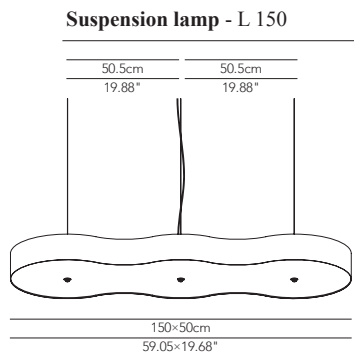

PRODUCTS: Ottovolante Plus
DESIGN: Paolo Grasselli 2004

Suspension, wall and ceiling lamp in cotton or washable fabric, hand-finished pleated and pleated ribbon fabric or metallic PVC.
One side frosted plex finishing underneath.

Symbol index → • / present - / absent OD / On Demand

OTTOVOLANTE PLUS

DESCRIPTION	LIGHT BULB	INDOOR					OUTDOOR				
				IP	CODE	€ EURO			IP	CODE	€ EURO
Suspension lamp - L 150 Cotton fabric	8 x E27 42W HES	OD	-	IP20	OTPESP150C05	1.300					
Washable fabric	8 x E27 42W HES	OD	-	IP20	OTPESP150T05	1.375					
Metallic PVC	8 x E27 42W HES	OD	-	IP20	OTPESP150V05	1.410					
Pleated fabric	8 x E27 42W HES	OD	-	IP20	OTPESP150P05	1.450					
Pleated ribbon	8 x E27 42W HES	OD	-	IP20	OTPESP150R05	1.500