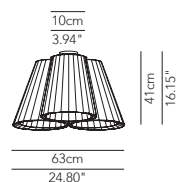

PRODUCTS: Florinda
DESIGN: Annarosa Romano+Bruno Menegon 2010

Suspension, ceiling and wall lamp in hand-finished pleated fabric and pleated ribbon.

Symbol index → • / present - / absent OD / On Demand

FLORINDA	DESCRIPTION	LIGHT BULB	INDOOR				OUTDOOR			
				IP	CODE	€ EURO		IP	CODE	€ EURO
Florinda 1 - Suspension lamp	1 lampshade pleated fabric	1 x E27 70W HES	•	-	IP20	FLOESO001P01	400			
	1 lampshade pleated ribbon	1 x E27 70W HES	OD	-	IP20	FLOESO001R01	410			
Florinda 3 - Suspension lamp	3 lampshades pleated fabric	3 x E27 70W HES	•	-	IP20	FLOESO003P01	1.195			
	3 lampshades pleated ribbon	3 x E27 70W HES	OD	-	IP20	FLOESO003R01	1.225			
Florinda 3 - Ceiling lamp	3 lampshades pleated fabric	3 x E27 70W HES	•	-	IP20	FLOEPL003P01	1.195			
	3 lampshades pleated ribbon	3 x E27 70W HES	OD	-	IP20	FLOEPL003R01	1.225