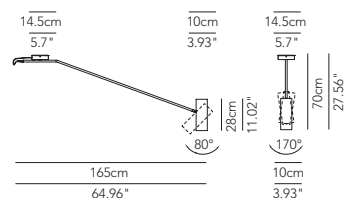

Ceiling lamp L.165 x H.70

Ceiling lamp white L.165 -
(designed for double switch)
White wiring cable

2 x E27 42W HES

•	-	IP20	DEJEPL165G01	515					
•	-	IP20	DEJEPL165G02	515					

Ceiling lamp black L.165 -
(designed for double switch)
Black wiring cable

2 x E27 42W HES