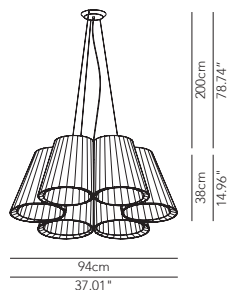

Suspension, ceiling and wall lamp in hand-finished pleated fabric and pleated ribbon.

Symbol index → • / present - / absent OD / On Demand

FLORINDA

Florinda 6 - Suspension lamp

DESCRIPTION

6+1 lampshades pleated fabric
(2 independent switches)

6+1 lampshades pleated ribbon
(2 independent switches)

LIGHT BULB

6 x E27 70W HES +
1 x E14 42W HES

6 x E27 70W HES +
1 x E14 42W HES

INDOOR						OUTDOOR			
		IP	CODE	€ EURO			IP	CODE	€ EURO
•	-	IP20	FLOESO006P01	2.460					
OD	-	IP20	FLOESO006R01	2.500