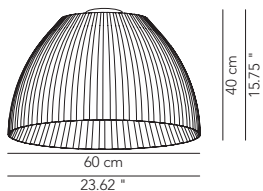

Large ceiling lamp D.60

Pleated fabric unicolour	1 x E27 70W HES	OD	- IP20	OLIEPL060P41	800				
Pleated ribbon fabric unicolour	1 x E27 70W HES	OD	- IP20	OLIEPL060R41	810				
Pleated fabric bicoloured	1 x E27 70W HES	OD	- IP20	OLIEPL060P42	810				
Pleated ribbon fabric bicoloured	1 x E27 70W HES	OD	- IP20	OLIEPL060R42	825