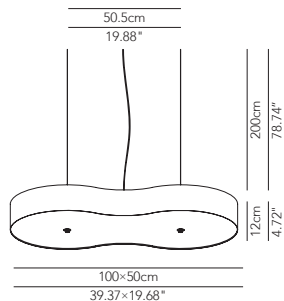

PRODUCTS: Ottovolante
DESIGN: Paolo Grasselli 2004

Suspension, wall and ceiling lamp in cotton or washable fabric, hand-finished pleated and pleated ribbon fabric or metallic PVC.
One side frosted plex finishing underneath.

Symbol index → • / present - / absent OD / On Demand

OTTOVOLANTE LED

Suspension lamp - L 100 LED (2 x 2990 lm)

DESCRIPTION	LIGHT BULB	INDOOR					OUTDOOR				
			IP	CODE	€ EURO		IP	CODE	€ EURO		
Cotton fabric NO DIM	2 x module LED 24,2W 3000K	OD	- IP20	OTTESP100C06	950						
Washable fabric NO DIM	2 x module LED 24,2W 3000K	OD	- IP20	OTTESP100T06	1.005						
Pleated fabric NO DIM	2 x module LED 24,2W 3000K	OD	- IP20	OTTESP100P06	1.090						
Pleated ribbon NO DIM	2 x module LED 24,2W 3000K	OD	- IP20	OTTESP100R06	1.115						
Cotton fabric DIM DALI/switch DIM	2 x module LED 24,2W 3000K	OD	- IP20	OTTESP100C08	1.090						
Washable fabric DIM DALI/switch DIM	2 x module LED 24,2W 3000K	OD	- IP20	OTTESP100T08	1.150						
Pleated fabric DIM DALI/switch DIM	2 x module LED 24,2W 3000K	OD	- IP20	OTTESP100P08	1.230						
Pleated ribbon DIM DALI/switch DIM	2 x module LED 24,2W 3000K	OD	- IP20	OTTESP100R08	1.260						
LED temperature conversion filter from 3000K to 2700K	2 x 24,2W	•	- IP20	FLTCON0SP002	85						

Wall/ceiling lamp - L 100 LED (2 x 2990 lm)

Cotton fabric NO DIM	2 x module LED 24,2W 3000K	OD	- IP20	OTTEAP100C06	875				
Washable fabric NO DIM	2 x module LED 24,2W 3000K	OD	- IP20	OTTEAP100T06	930				
Pleated fabric NO DIM	2 x module LED 24,2W 3000K	OD	- IP20	OTTEAP100P06	1.015				
Pleated ribbon NO DIM	2 x module LED 24,2W 3000K	OD	- IP20	OTTEAP100R06	1.040				
Cotton fabric DIM DALI/switch DIM	2 x module LED 24,2W 3000K	OD	- IP20	OTTEAP100C08	1.025				
Washable fabric DIM DALI/switch DIM	2 x module LED 24,2W 3000K	OD	- IP20	OTTEAP100T08	1.080				
Pleated fabric DIM DALI/switch DIM	2 x module LED 24,2W 3000K	OD	- IP20	OTTEAP100P08	1.170				
Pleated ribbon DIM DALI/switch DIM	2 x module LED 24,2W 3000K	OD	- IP20	OTTEAP100R08	1.190				
LED temperature conversion filter from 3000K to 2700K	2 x 24,2W	•	- IP20	FLTCON0SP002	85