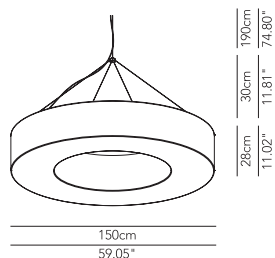

Suspension, wall/ceiling lamp, small table, table, happy hour table and pouf.

White polyethylene shade. **Different colours available on demand for minimum purchasing quantity (10 pcs.) with a price increase of 3%.**

OUTDOOR version: metal parts are protected against atmospheric agents, with electrolytic galvanising treatment and finishing with resistant polyester coating.

Symbol index → • / present - /absent OD / On Demand

ATOLLO

Suspension lamp - ø 150

DESCRIPTION	LIGHT BULB	INDOOR					OUTDOOR				
				IP	CODE	€ EURO			IP	CODE	€ EURO
With connection 1 steel cable	12 x E27 42W HES	•	-	IP31	ATIESO150D01	2.205	•	-	IP65	ATOESO150D01	2.365
With 4 steel cables	12 x E27 42W HES	•	-	IP31	ATIESO150D02	2.185	•	-	IP65	ATOESO150D02	2.340
With connection 1 steel cable NO DIM	LED 98,4W warm white (14.640 lm)	•	-	IP31	ATIESO150D41	2.990	•	-	IP65	ATOESO150D41	3.150
With 4 steel cables NO DIM	LED 98,4W warm white (14.640 lm)	•	-	IP31	ATIESO150D42	2.970	•	-	IP65	ATOESO150D42	3.130
With connection 1 steel cable DIM DALI/ switch DIM	LED 98,4W warm white (14.640 lm)	•	-	IP31	ATIESO150D43	3.490					
With 4 steel cables DIM DALI/ switch DIM	LED 98,4W warm white (14.640 lm)	•	-	IP31	ATIESO150D44	3.470					

Accessory for suspension ø 150

Inner fitting with spotlights

6 x dichroic GU10 50W

• - IP20

ATIEAF150G02

685