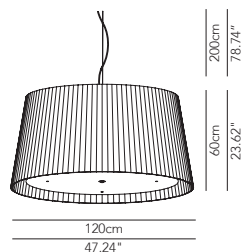

Suspension in cotton fabric or hand-finished pleated and pleated ribbon fabric. According to the version, disc in opal plex finishing underneath.

Symbol index → • / present - /absent OD / On Demand

MILLELUCI

Mega suspension lamp - ø 120 x h 60 with plex

DESCRIPTION	LIGHT BULB	INDOOR					OUTDOOR				
			IP	CODE	€ EURO		IP	CODE	€ EURO		
Suspension lamp cotton fabric	4 x E27 105W HES	OD	-	IP20	MILESP120C01	1.715					
Suspension lamp cotton fabric NO DIM	1 x FC-T5 55W 827	OD	-	IP20	MILESP120C02	1.745					
Suspension lamp cotton fabric DIM 1-10V	1 x FC-T5 55W 827	OD	-	IP20	MILESP120C03	1.795					
Suspension lamp cotton fabric DIM DALI	1 x FC-T5 55W 827	OD	-	IP20	MILESP120C04	1.795					
Suspension lamp cotton fabric NO DIM	2 x FC-T5 55W 827	OD	-	IP20	MILESP120C05	1.965					
Suspension lamp cotton fabric DIM 1-10V	2 x FC-T5 55W 827	OD	-	IP20	MILESP120C06	2.105					
Suspension lamp cotton fabric DIM DALI	2 x FC-T5 55W 827	OD	-	IP20	MILESP120C07	2.105					
Suspension pleated fabric	4 x E27 105W HES	OD	-	IP20	MILESP120P01	2.380					
Suspension pleated fabric NO DIM	1 x FC-T5 55W 827	OD	-	IP20	MILESP120P02	2.415					
Suspension pleated fabric DIM 1-10V	1 x FC-T5 55W 827	OD	-	IP20	MILESP120P03	2.465					
Suspension pleated fabric DIM DALI	1 x FC-T5 55W 827	OD	-	IP20	MILESP120P04	2.465					
Suspension pleated fabric NO DIM	2 x FC-T5 55W 827	OD	-	IP20	MILESP120P05	2.630					
Suspension pleated fabric DIM 1-10V	2 x FC-T5 55W 827	OD	-	IP20	MILESP120P06	2.770					
Suspension pleated fabric DIM DALI	2 x FC-T5 55W 827	OD	-	IP20	MILESP120P07	2.770					
Suspension lamp pleated ribbon	4 x E27 105W HES	OD	-	IP20	MILESP120R01	2.500					
Suspension lamp pleated ribbon NO DIM	1 x FC-T5 55W 827	OD	-	IP20	MILESP120R02	2.530					
Suspension lamp pleated ribbon DIM 1-10V	1 x FC-T5 55W 827	OD	-	IP20	MILESP120R03	2.585					
Suspension lamp pleated ribbon DIM DALI	1 x FC-T5 55W 827	OD	-	IP20	MILESP120R04	2.585					
Suspension lamp pleated ribbon NO DIM	2 x FC-T5 55W 827	OD	-	IP20	MILESP120R05	2.750					
Suspension lamp pleated ribbon DIM 1-10V	2 x FC-T5 55W 827	OD	-	IP20	MILESP120R06	2.895					
Suspension lamp pleated ribbon DIM DALI	2 x FC-T5 55W 827	OD	-	IP20	MILESP120R07	2.895					
Additional circular lamp (already installed) NO DIM	1 x FC-T5 55W 827				CIRNOD055001	165					
Additional circular lamp (already installed) DIM 1-10V	1 x FC-T5 55W 827				CIRD10055002	185					
Additional circular lamp (already installed) DIM DALI	1 x FC-T5 55W 827				CIRDDA055003	185