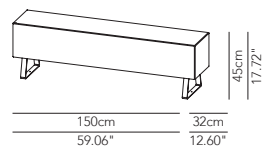

Lighted seat	Letter I	5 x E27 28W HES	• - IP31	FIIEPA150D02	1.340	• - 44/65	FIOEPA150D02	1.450