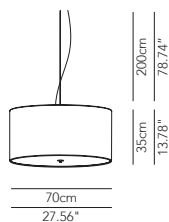

Cylindrical suspension available in cotton fabric, washable, lycra and hand-finished pleated or pleated ribbon fabric. According to the version, finishing panel underneath in opal plex.
The suspension, on request, can have a top protective disk microperforated or in plex, used only with fluorescent or LED bulbs, price increase as per price list.

Symbol index → • / present - / absent OD / On Demand

CILINDRO LED

Suspension lamp - ø 70 with plex LED (3950 lm)

DESCRIPTION	LIGHT BULB	INDOOR					OUTDOOR				
				IP	CODE	€ EURO			IP	CODE	€ EURO
1 light cotton fabric NO DIM	1 x module LED 30,6W 3000K	OD	-	IP20	CILESP070C06	755					
1 light washable fabric NO DIM	1 x module LED 30,6W 3000K	OD	-	IP20	CILESP070T06	860					
1 light cotton fabric+lycra NO DIM	1 x module LED 30,6W 3000K	OD	-	IP20	CILESP070L06	865					
1 light pleated fabric NO DIM	1 x module LED 30,6W 3000K	OD	-	IP20	CILESP070P05	1.135					
1 light pleated ribbon NO DIM	1 x module LED 30,6W 3000K	OD	-	IP20	CILESP070R05	1.170					
1 light cotton fabric DIM DALI/switch DIM	1 x module LED 30,6W 3000K	OD	-	IP20	CILESP070C08	855					
1 light washable fabric DIM DALI/switch DIM	1 x module LED 30,6W 3000K	OD	-	IP20	CILESP070T08	955					
1 light cotton fabric+lycra DIM DALI/switch DIM	1 x module LED 30,6W 3000K	OD	-	IP20	CILESP070L08	960					
1 light pleated fabric DIM DALI/switch DIM	1 x module LED 30,6W 3000K	OD	-	IP20	CILESP070P07	1.230					
1 light pleated ribbon DIM DALI/switch DIM	1 x module LED 30,6W 3000K	OD	-	IP20	CILESP070R07	1.270					
LED temperature conversion filter from 3000K to 2700K	1 x 30,6W	•	-	IP20	FLTCON0SP011	55					

Accessory

Top protective disk in microperforated fabric (CL1 flame retardant)

• - IP20 CILEPF070G01 150

Accessory

Top protective disk in opal plex

OD - IP20 CILEPX070F01 165