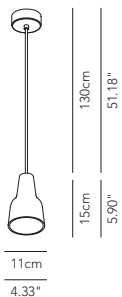

PRODUCTS: Eva
DESIGN: Hans Thyge Raunkjaer 2013

Suspension with diffuser in white glossy ceramic or dark brown cotto with beeswax finishing.
Wiring cable in fabric, available in the following colours: grey, black, red, kiwi green, royal blue, écru and orange.

Symbol index → • / present - / absent OD / On Demand

EVA	DESCRIPTION	LIGHT BULB	INDOOR				OUTDOOR			
				IP	CODE	€ EURO		IP	CODE	€ EURO
EVA mini - Suspension lamp ø 11	Diffuser in white ceramic	1 x dichroic GU10 20W	•	-	IP20	EVAESO011H41	180			
	Diffuser dark brown cotto	1 x dichroic GU10 20W	•	-	IP20	EVAESO011N41	185