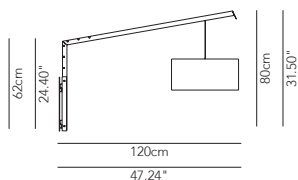

Floor lamp with cantilever arm (adjustable in 2 positions) and wall lamp (on the axis 160° rotating). Embossed white or black painted metal structure. Lampshade available in cotton fabric in the same colour as the metal structure, or available in lycra or washable fabric. Cotton lampshade available in different colours with a price increase of 3%.

Symbol index → • / present - /absent OD / On Demand

ANGELICA

Wall lamp - L 120 x H 80

DESCRIPTION

LIGHT BULB

INDOOR							OUTDOOR			
		IP	CODE	€ EURO			IP	CODE	€ EURO	
OD	-	IP20	ANGEAP135C01	635						
OD	-	IP20	ANGEAP135C02	635						
OD	-	IP20	ANGEAP135T01	670						
OD	-	IP20	ANGEAP135T02	670						
OD	-	IP20	ANGEAP135L01	695						
OD	-	IP20	ANGEAP135L02	695