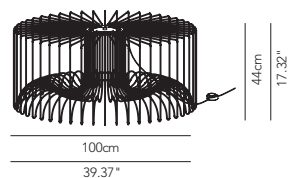

PRODUCTS: Icaro
DESIGN: Brian Rasmussen 2011

*Suspension and floor lamp in painted transparent, white or black matt steel wire.
Light bulb at sight or covered by a stripe in removable material for the indoor version and enclosed in an hermetic white satin glass for the outdoor version.
OUTDOOR version: metal parts are protected against atmospheric agents, with electrolytic galvanising treatment and finishing with resistant polyester coating.*

Symbol index → • / present - / absent OD / On Demand

ICARO

Mega floor lamp ø 100 x h 44

DESCRIPTION

LIGHT BULB

INDOOR					OUTDOOR				
		IP	CODE	€ EURO			IP	CODE	€ EURO
•	-	IP20	ICIETA100G01	1.135	•	-	44/65	ICOETA100G01	1.210

Accessori:

Colored stripe in cotton fabric ø 100

OD			ICIEFS100C01	35