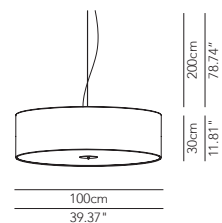

PRODUCTS: Cilindro
DESIGN: Moduluce R&D 2002

Cylindrical suspension available in cotton fabric, washable, lycra and hand-finished pleated or pleated ribbon fabric. According to the version, finishing panel underneath in opal plex.
The suspension, on request, can have a top protective disk microperforated or in plex, used only with fluorescent or LED bulbs, price increase as per price list.

Symbol index → • / present - / absent OD / On Demand

CILINDRO

Suspension lamp - ø 100 with plex

DESCRIPTION	LIGHT BULB	INDOOR					OUTDOOR				
				IP	CODE	€ EURO			IP	CODE	€ EURO
4 lights cotton fabric	4 x E27 105W HES	OD	OD	IP20	CILESP100C01	950					
4 lights washable fabric	4 x E27 105W HES	OD	OD	IP20	CILESP100T01	1.060					
4 lights cotton fabric+lycra	4 x E27 105W HES	OD	OD	IP20	CILESP100L01	1.080					
4 lights pleated fabric	4 x E27 105W HES	OD	OD	IP20	CILESP100P01	1.565					
4 lights pleated ribbon	4 x E27 105W HES	OD	OD	IP20	CILESP100R01	1.610