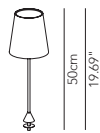

PRODUCTS: Lucilla
DESIGN: Paolo Grasselli 2009

Small table, console, office, table, reading, floor and wall lamp.
Black or white matt painted or nickel satin finish metal structure.
Lamphshade in cotton fabric, pleated fabric and pleated ribbon.

Symbol index → • / present - / absent OD / On Demand

LUCILLA

Office lamp - without switch

50cm
19.69"
17cm
6.69"

DESCRIPTION	LIGHT BULB	INDOOR					OUTDOOR				
				IP	CODE	€ EURO			IP	CODE	€ EURO
White painted metal cotton fabric	1 x E14 42W HES	OD	-	IP20	LUCEOF052C01	150					
Black painted metal cotton fabric	1 x E14 42W HES	OD	-	IP20	LUCEOF052C02	150					
Nickel satin finish metal cotton fabric	1 x E14 42W HES	OD	-	IP20	LUCEOF052C03	165					
White painted metal pleated fabric	1 x E14 42W HES	•	-	IP20	LUCEOF052P01	190					
Black painted metal pleated fabric	1 x E14 42W HES	•	-	IP20	LUCEOF052P02	190					
Nickel satin finish metal pleated fabric	1 x E14 42W HES	•	-	IP20	LUCEOF052P03	205					
White painted metal pleated ribbon	1 x E14 42W HES	OD	-	IP20	LUCEOF052R01	200					
Black painted metal pleated ribbon	1 x E14 42W HES	OD	-	IP20	LUCEOF052R02	200					
Nickel satin finish metal pleated ribbon	1 x E14 42W HES	OD	-	IP20	LUCEOF052R03	210