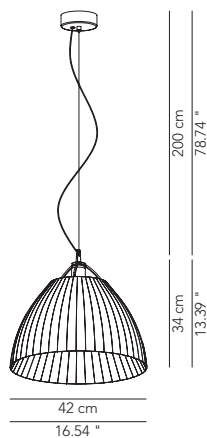

PRODUCTS: Olivia
DESIGN: Arturo Bellese 2017

Suspension or ceiling lamp in hand-finished pleated classic or pleated ribbon fabric. Available versions: unicolour or bicoloured.
Metal structure: painted matt black or galvanized finishes: chrome, copper, brass.
Ceiling lamp version with white ceiling rose.

Symbol index → • / present - / absent OD / On Demand

OLIVIA

Medium suspension lamp D.42

DESCRIPTION	LIGHT BULB	INDOOR					OUTDOOR				
			IP	CODE	€ EURO		IP	CODE	€ EURO		
Pleated fabric unicolour / black structure	1 x E27 70W HES	OD	- IP20	OLIESO042P42	565						
Pleated fabric unicolour / chrome structure	1 x E27 70W HES	OD	- IP20	OLIESO042P43	575						
Pleated fabric unicolour / copper structure	1 x E27 70W HES	OD	- IP20	OLIESO042P44	575						
Pleated fabric unicolour / brass structure	1 x E27 70W HES	OD	- IP20	OLIESO042P45	575						
Pleated ribbon fabric unicolour / black structure	1 x E27 70W HES	OD	- IP20	OLIESO042R42	570						
Pleated ribbon fabric unicolour / chrome structure	1 x E27 70W HES	OD	- IP20	OLIESO042R43	580						
Pleated ribbon fabric unicolour / copper structure	1 x E27 70W HES	OD	- IP20	OLIESO042R44	580						
Pleated ribbon fabric unicolour / brass structure	1 x E27 70W HES	OD	- IP20	OLIESO042R45	580						
Pleated fabric bicoloured / black structure	1 x E27 70W HES	OD	- IP20	OLIESO042P46	570						
Pleated fabric bicoloured / chrome structure	1 x E27 70W HES	OD	- IP20	OLIESO042P47	580						
Pleated fabric bicoloured / copper structure	1 x E27 70W HES	OD	- IP20	OLIESO042P48	580						
Pleated fabric bicoloured / brass structure	1 x E27 70W HES	OD	- IP20	OLIESO042P49	580						
Pleated ribbon fabric bicoloured / black structure	1 x E27 70W HES	OD	- IP20	OLIESO042R46	575						
Pleated ribbon fabric bicoloured / chrome structure	1 x E27 70W HES	OD	- IP20	OLIESO042R47	590						
Pleated ribbon fabric bicoloured / copper structure	1 x E27 70W HES	OD	- IP20	OLIESO042R48	590						
Pleated ribbon fabric bicoloured / brass structure	1 x E27 70W HES	OD	- IP20	OLIESO042R49	590