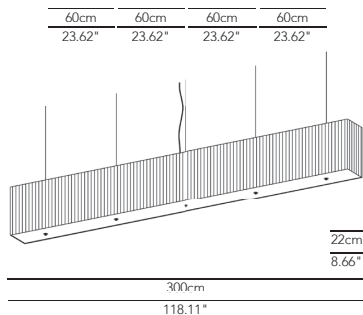

Mega suspension lamp - L 300

Suspension pleated fabric NO DIM	4 x T5 49W	OD	-	IP20	RETESP300P02	4.645					
Suspension pleated fabric DIM 1-10V	4 x T5 49W	OD	-	IP20	RETESP300P03	4.755					
Suspension pleated fabric DIM DALI	4 x T5 49W	OD	-	IP20	RETESP300P04	4.755					
Suspension lamp pleated ribbon NO DIM	4 x T5 49W	OD	-	IP20	RETESP300R02	4.695					
Suspension lamp pleated ribbon DIM 1-10V	4 x T5 49W	OD	-	IP20	RETESP300R03	4.805					
Suspension lamp pleated ribbon DIM DALI	4 x T5 49W	OD	-	IP20	RETESP300R04	4.805