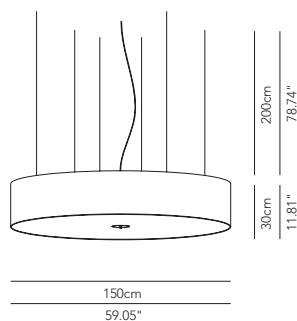

Cylindrical suspension available in cotton fabric, washable, lycra and hand-finished pleated or pleated ribbon fabric. According to the version, finishing panel underneath in opal plex.

Symbol index → • / present - / absent OD / On Demand

CILINDRO LED

Suspension lamp - ø 150 with plex LED (3 x 3950 lm)

DESCRIPTION	LIGHT BULB	INDOOR					OUTDOOR				
				IP	CODE	€ EURO			IP	CODE	€ EURO
3 lights cotton fabric NO DIM	3 x module LED 30,6W 3000K	OD	-	IP20	CILESP150C05	2.840					
3 lights washable fabric NO DIM	3 x module LED 30,6W 3000K	OD	-	IP20	CILESP150T05	3.005					
3 lights pleated fabric NO DIM	3 x module LED 30,6W 3000K	OD	-	IP20	CILESP150P05	3.495					
3 lights pleated ribbon NO DIM	3 x module LED 30,6W 3000K	OD	-	IP20	CILESP150R05	3.585					
3 lights cotton fabric DIM DALI/switch DIM	3 x module LED 30,6W 3000K	OD	-	IP20	CILESP150C07	3.115					
3 lights washable fabric DIM DALI/switch DIM	3 x module LED 30,6W 3000K	OD	-	IP20	CILESP150T07	3.275					
3 lights pleated fabric DIM DALI/switch DIM	3 x module LED 30,6W 3000K	OD	-	IP20	CILESP150P07	3.770					
3 lights pleated ribbon DIM DALI/switch DIM	3 x module LED 30,6W 3000K	OD	-	IP20	CILESP150R07	3.855					
Additional LED-module (already installed) NO DIM	1 x 30,6W 3000K				MODLED034001	300					
Additional LED-module (already installed) DIM DALI/switch DIM	1 x 30,6W 3000K				MODLED034002	385					
LED temperature conversion filter from 3000K to 2700K	3 x 30,6W	•	-	IP20	FLTCON0SP013	165