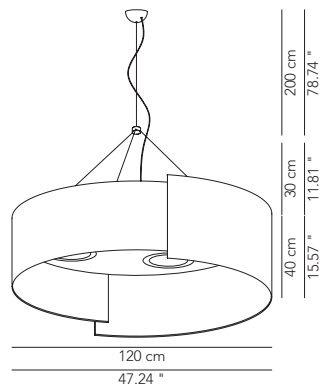

PRODUCTS: Alco
DESIGN: Roberto Paoli 2017

Oversize suspension or ceiling lamp. Semicircular elements covered by the top-rated Kvadrat fabric. Colours as per our samples chart.
Removable and washable fabric cover.

Symbol index → • / present - / absent OD / On Demand

ALCO

Maxi suspension lamp - D. 120

DESCRIPTION

LIGHT BULB

IP

CODE

€ EURO

IP

CODE

€ EURO

Kvadrat-fabric NO DIM

3 x pannel LED 18W 2800K
(3x 1660 lm)

•

-

IP20

ALCESO120I01

3.690

Price increase for version:

DIM DALI / switch DIM

ALCED1120I00

360