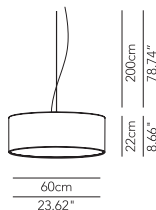

Cylindrical suspension available in cotton fabric, washable, lycra and hand-finished pleated or pleated ribbon fabric. According to the version, finishing panel underneath in opal plex.
The suspension, on request, can have a top protective disk microperforated or in plex, used only with fluorescent or LED bulbs, price increase as per price list.

Symbol index → • / present - / absent OD / On Demand

CILINDRO

DESCRIPTION	LIGHT BULB	INDOOR					OUTDOOR				
			IP	CODE	€ EURO		IP	CODE	€ EURO		
Suspension lamp - ø 60 without plex	1 light cotton fabric	1 x E27 70W HES	OD	OD	IP20	CILESO060C01	360				
	1 light washable fabric	1 x E27 70W HES	OD	OD	IP20	CILESO060T01	410				
	1 light cotton fabric+lycra	1 x E27 70W HES	OD	OD	IP20	CILESO060L01	425				
	1 light pleated fabric	1 x E27 70W HES	•	OD	IP20	CILESO060P01	480				
	1 light pleated ribbon	1 x E27 70W HES	OD	OD	IP20	CILESO060R01	500