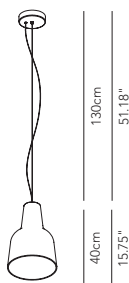

PRODUCTS: Eva
DESIGN: Hans Thyge Raunkjaer 2013

Suspension with diffuser in white glossy ceramic or dark brown cotto with beeswax finishing.
Wiring cable in fabric, available in the following colours: grey, black, red, kiwi green, royal blue, écru and orange.

Symbol index → • / present - / absent OD / On Demand

EVA	DESCRIPTION	LIGHT BULB	INDOOR				OUTDOOR			
				IP	CODE	€ EURO		IP	CODE	€ EURO
EVA maxi - Suspension lamp ø 27	Diffuser in white ceramic	1 x E27 70W HES	•	-	IP20	EVAESO027H01	540			
	Diffuser dark brown cotto	1 x E27 70W HES	•	-	IP20	EVAESO027N01	575