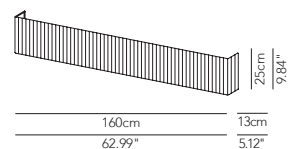

PRODUCTS: Rettangolo
DESIGN: Modoluce R&D 2005

Rectangular suspension and wall lamp. Lampshade in cotton fabric or hand-finished pleated or pleated ribbon fabric.
Suspensions with opal plexiglas finishing panel underneath.

Symbol index → • / present - / absent OD / On Demand

RETTANGOLO

Vertical/horizontal wall lamp - L 25 x H 160
(with opal plexiglas finishing panels a the sides)

DESCRIPTION	LIGHT BULB	INDOOR					OUTDOOR				
			IP	CODE	€ EURO		IP	CODE	€ EURO		
Pleated fabric NO DIM	1 x T5 49W	OD	- IP20	RETEAP160P01	1.170						
Pleated fabric DIM 1-10V	1 x T5 49W	OD	- IP20	RETEAP160P02	1.250						
Pleated fabric DIM DALI	1 x T5 49W	OD	- IP20	RETEAP160P03	1.280						
Pleated ribbon NO DIM	1 x T5 49W	OD	- IP20	RETEAP160R01	1.200						
Pleated ribbon DIM 1-10V	1 x T5 49W	OD	- IP20	RETEAP160R02	1.285						
Pleated ribbon DIM DALI	1 x T5 49W	OD	- IP20	RETEAP160R03	1.310						
Pleated fabric NO DIM	2 x T5 49W	OD	- IP20	RETEAP160P07	1.210						
Pleated fabric DIM 1-10V	2 x T5 49W	OD	- IP20	RETEAP160P08	1.295						
Pleated fabric DIM DALI	2 x T5 49W	OD	- IP20	RETEAP160P09	1.305						
Pleated ribbon NO DIM	2 x T5 49W	OD	- IP20	RETEAP160R07	1.245						
Pleated ribbon DIM 1-10V	2 x T5 49W	OD	IP20	RETEAP160R08	1.325						
Pleated ribbon DIM DALI	2 x T5 49W	OD	- IP20	RETEAP160R09	1.335