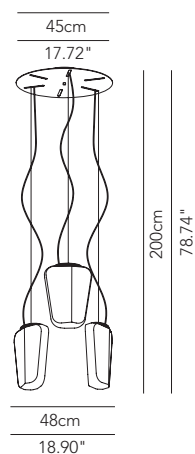

Composition with 3 diffusers

Glass diffuser / Metal structure white NO DIM 3 x G9 48W HES		•	-	IP20	EMIECM003K11	1.410				
Glass diffuser / Metal structure copper NO DIM 3 x G9 48W HES		•	-	IP20	EMIECM003K14	1.475				
Glass diffuser / Metal structure brass NO DIM 3 x G9 48W HES		•	-	IP20	EMIECM003K15	1.475				
Glass diffuser / Metal structure white NO DIM 3 x module LED 11W 3000K (each 1335 lm)		•	-	IP20	EMIECM003K01	1.475				
Glass diffuser / Metal structure copper NO DIM 3 x module LED 11W 3000K (each 1335 lm)		•	-	IP20	EMIECM003K04	1.540				
Glass diffuser / Metal structure brass NO DIM 3 x module LED 11W 3000K (each 1335 lm)		•	-	IP20	EMIECM003K05	1.540				
Price increase for LED-version:	DIM DALI / switch DIM				EMIEDD003K00	140