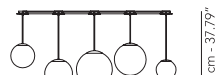

96 cm - 37.79"

-	-	IP20 MBLECM096M05	1.760				

Composition with h 106 maximum encumbrance

(1 pc d.30 h81 - 1 pc d.35 h106 - 1 pc d.45 h106 - 1 pc d.40 h91 - 1 pc d.25 h96- 4 connections cables)