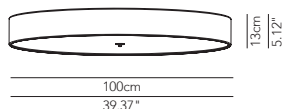

Suspension, wall/ceiling lamp available in cotton fabric, washable, lycra and hand-finished pleated or pleated ribbon fabric or PVC metal. One side frosted plex underneath. The suspension, on request, can have a top protective disk microperforated or in opal plex, used only with fluorescent or LED bulbs, price increase as per price list.

Symbol index → • / present - / absent OD / On Demand

DISCOVOLANTE LED

Maxi ceiling lamp - ø 100
LED (3950 lm)

DESCRIPTION	LIGHT BULB	INDOOR					OUTDOOR				
				IP	CODE	€ EURO			IP	CODE	€ EURO
1 light / cotton fabric NO DIM	1 x module LED 30,6W 3000K	OD	-	IP20	DISEPL100C12	1.115					
1 light / washable fabric NO DIM	1 x module LED 30,6W 3000K	OD	-	IP20	DISEPL100T12	1.165					
1 light cotton fabric+lycra NO DIM	1 x module LED 30,6W 3000K	OD	-	IP20	DISEPL100L12	1.220					
1 light pleated fabric NO DIM	1 x module LED 30,6W 3000K	OD	-	IP20	DISEPL100P12	1.415					
1 light pleated ribbon NO DIM	1 x module LED 30,6W 3000K	OD	-	IP20	DISEPL100R12	1.440					
1 light / cotton fabric DIM DALI/switch DIM	1 x module LED 30,6W 3000K	OD	-	IP20	DISEPL100C14	1.190					
1 light / washable fabric DIM DALI/switch DIM	1 x module LED 30,6W 3000K	OD	-	IP20	DISEPL100T14	1.240					
1 light cotton fabric+lycra DIM DALI/switch DIM	1 x module LED 30,6W 3000K	OD	-	IP20	DISEPL100L14	1.300					
1 light pleated fabric DIM DALI/switch DIM	1 x module LED 30,6W 3000K	OD	-	IP20	DISEPL100P14	1.490					
1 light pleated ribbon DIM DALI/switch DIM	1 x module LED 30,6W 3000K	OD	-	IP20	DISEPL100R14	1.520					
Additional LED-module (already installed) NO DIM	1 x 30,6W 3000K				MODLED034001	300					
Additional LED-module (already installed) DIM DALI/switch DIM	1 x 30,6W 3000K				MODLED034002	385					
LED temperature conversion filter from 3000K to 2700K	1 x 30,6W	•	-	IP20	FLTCON0SP011	55