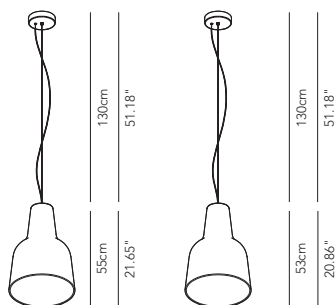

PRODUCTS: Eva
DESIGN: Hans Thyge Raunkjaer 2013

Suspension with diffuser in white glossy ceramic or dark brown cotto with beeswax finishing.
Wiring cable in fabric, available in the following colours: grey, black, red, kiwi green, royal blue, écru and orange.

Symbol index → • / present - / absent OD / On Demand

EVA	DESCRIPTION	LIGHT BULB	INDOOR				OUTDOOR			
				IP	CODE	€ EURO		IP	CODE	€ EURO
EVA maxi - Suspension lamp ø 27	Diffuser in white ceramic	1 x E27 70W HES	•	-	IP20	EVAESO027H01	540			
	Diffuser dark brown cotto	1 x E27 70W HES	•	-	IP20	EVAESO027N01	575			

27cm
10.63"

EVA mega - Suspension lamp ø 38 and ø 36	Diffuser in white ceramic	1 x E27 70W HES	•	-	IP20	EVAESO037H01	1.090			
	Diffuser dark brown cotto	1 x E27 70W HES	•	-	IP20	EVAESO037N01	1.170			

38cm
14.96"

36cm
14.17"