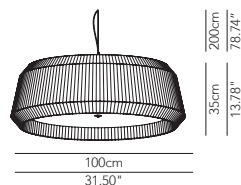

PRODUCTS: Loto
DESIGN: Annarosa Romano+Bruno Menegon 2008

*Suspension lamp and wall lamp in hand-finished pleated fabric and pleated ribbon.
According to the version, opal plex finishing disc underneath.*

Symbol index → • / present - / absent OD / On Demand

LOTO

Mega suspension lamp - ø 100

DESCRIPTION	LIGHT BULB	INDOOR					OUTDOOR				
				IP	CODE	€ EURO			IP	CODE	€ EURO
Suspension pleated fabric	4 x E27 105W HES	OD	OD	IP20	LOTESP100P01	1.705					
Suspension pleated fabric NO DIM	1 x FC-T5 55W 827	OD	-	IP20	LOTESP100P02	1.720					
Suspension pleated fabric DIM 1-10V	1 x FC-T5 55W 827	OD	-	IP20	LOTESP100P03	1.775					
Suspension pleated fabric DIM DALI	1 x FC-T5 55W 827	OD	-	IP20	LOTESP100P04	1.775					
Suspension pleated fabric NO DIM	2 x FC-T5 55W 827	OD	-	IP20	LOTESP100P05	1.975					
Suspension pleated fabric DIM 1-10V	2 x FC-T5 55W 827	OD	-	IP20	LOTESP100P06	2.095					
Suspension pleated fabric DIM DALI	2 x FC-T5 55W 827	OD	-	IP20	LOTESP100P07	2.095					
Suspension lamp pleated ribbon	4 x E27 105W HES	OD	OD	IP20	LOTESP100R01	1.760					
Suspension lamp pleated ribbon NO DIM	1 x FC-T5 55W 827	OD	-	IP20	LOTESP100R02	1.775					
Suspension lamp pleated ribbon DIM 1-10V	1 x FC-T5 55W 827	OD	-	IP20	LOTESP100R03	1.830					
Suspension lamp pleated ribbon DIM DALI	1 x FC-T5 55W 827	OD	-	IP20	LOTESP100R04	1.830					
Suspension lamp pleated ribbon NO DIM	2 x FC-T5 55W 827	OD	-	IP20	LOTESP100R05	2.035					
Suspension lamp pleated ribbon DIM 1-10V	2 x FC-T5 55W 827	OD	-	IP20	LOTESP100R06	2.155					
Suspension lamp pleated ribbon DIM DALI	2 x FC-T5 55W 827	OD	-	IP20	LOTESP100R07	2.155					
Additional circular lamp (already installed) NO DIM	1 x FC-T5 55W 827				CIRNOD055001	165					
Additional circular lamp (already installed) DIM 1-10V	1 x FC-T5 55W 827				CIRD10055002	185					
Additional circular lamp (already installed) DIM DALI	1 x FC-T5 55W 827				CIRDDA055003	185