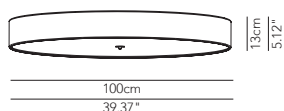

Suspension, wall/ceiling lamp available in cotton fabric, washable, lycra and hand-finished pleated or pleated ribbon fabric or PVC metal. One side frosted plex underneath.
The suspension, on request, can have a top protective disk microperforated or in opal plex, used only with fluorescent or LED bulbs, price increase as per price list.

Symbol index → • / present - / absent OD / On Demand

DISCOVOLANTE

Maxi ceiling lamp - ø 100

DESCRIPTION	LIGHT BULB	INDOOR					OUTDOOR				
				IP	CODE	€ EURO			IP	CODE	€ EURO
4 lights cotton fabric	4 x E27 42W HES	OD	OD	IP20	DISEPL100C02	930					
4 lights washable fabric	4 x E27 42W HES	OD	OD	IP20	DISEPL100T02	980					
4 lights cotton fabric+lycra	4 x E27 42W HES	OD	OD	IP20	DISEPL100L02	1.040					
4 lights metallic PVC	4 x E27 42W HES	OD	OD	IP20	DISEPL100V02	1.025					
4 lights pleated fabric	4 x E27 42W HES	OD	OD	IP20	DISEPL100P02	1.215					
4 lights pleated ribbon	4 x E27 42W HES	OD	OD	IP20	DISEPL100R02	1.245					
1 light cotton fabric NO DIM	1 x FC-T5 55W 827	OD	-	IP20	DISEPL100C03	940					
1 light washable fabric NO DIM	1 x FC-T5 55W 827	OD	-	IP20	DISEPL100T03	990					
1 light cotton fabric+lycra NO DIM	1 x FC-T5 55W 827	OD	-	IP20	DISEPL100L03	1.050					
1 light metallic PVC NO DIM	1 x FC-T5 55W 827	OD	-	IP20	DISEPL100V03	1.040					
1 light pleated fabric NO DIM	1 x FC-T5 55W 827	OD	-	IP20	DISEPL100P03	1.225					
1 light pleated ribbon NO DIM	1 x FC-T5 55W 827	OD	-	IP20	DISEPL100R03	1.260					
1 light cotton fabric DIM 1-10V	1 x FC-T5 55W 827	OD	-	IP20	DISEPL100C04	1.005					
1 light washable fabric DIM 1-10V	1 x FC-T5 55W 827	OD	-	IP20	DISEPL100T04	1.055					
1 light cotton fabric+lycra DIM 1-10V	1 x FC-T5 55W 827	OD	-	IP20	DISEPL100L04	1.115					
1 light metallic PVC DIM 1-10V	1 x FC-T5 55W 827	OD	-	IP20	DISEPL100V04	1.100					
1 light pleated fabric DIM 1-10V	1 x FC-T5 55W 827	OD	-	IP20	DISEPL100P04	1.295					
1 light pleated ribbon DIM 1-10V	1 x FC-T5 55W 827	OD	-	IP20	DISEPL100R04	1.320					
1 light cotton fabric DIM DALI	1 x FC-T5 55W 827	OD	-	IP20	DISEPL100C05	1.005					
1 light washable fabric DIM DALI	1 x FC-T5 55W 827	OD	-	IP20	DISEPL100T05	1.055					
1 light cotton fabric+lycra DIM DALI	1 x FC-T5 55W 827	OD	-	IP20	DISEPL100L05	1.115					
1 light metallic PVC DIM DALI	1 x FC-T5 55W 827	OD	-	IP20	DISEPL100V05	1.100					
1 light pleated fabric DIM DALI	1 x FC-T5 55W 827	OD	-	IP20	DISEPL100P05	1.295					
1 light pleated ribbon DIM DALI	1 x FC-T5 55W 827	OD	-	IP20	DISEPL100R05	1.320