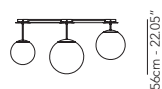

Family of single or aggregable lamps to create different contract compositions.
Rigid rod in white painted metal, available in different heights with globes diffusers in opal PMMA.

Symbol index → • / present - /absent OD / On Demand

MULTIBALL

Composition type 1 - (3 globes)

56cm - 22.05"

Composition with h 56 maximum encumbrance

(1pz. d.25 h46 – 1pz. d.35 h56 – 1pz. d.30 h41 – 2 connections cables)

INDOOR						OUTDOOR				
	IP	CODE	€ EURO		IP	CODE	€ EURO			
-	-	IP20 MBLECM056M03	930