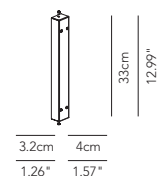

PRODUCTS: Angelica
DESIGN: Paolo Grasselli/ Modoluce R&D 2011

Floor lamp with cantilever arm (adjustable in 2 positions) and wall lamp (on the axis 160° rotating). Embossed white or black painted metal structure. Lampshade available in cotton fabric in the same colour as the metal structure, or available in lycra or washable fabric. Cotton lampshade available in different colours with a price increase of 3%.

Symbol index → • / present - / absent OD / On Demand

ANGELICA

Wall lamp - L.200 x H 96

DESCRIPTION	LIGHT BULB	INDOOR					OUTDOOR				
				IP	CODE	€ EURO			IP	CODE	€ EURO
Wall lamp white L.200 - white cotton fabric	1 x E27 25W	OD	-	IP20	ANGEAP200C01	665					
Wall lamp black L.200 - black cotton fabric	1 x E27 25W	OD	-	IP20	ANGEAP200C02	665					
Wall lamp white L.200 - washable fabric	1 x E27 25W	OD	-	IP20	ANGEAP200T01	700					
Wall lamp black L.200 - washable fabric	1 x E27 25W	OD	-	IP20	ANGEAP200T02	700					
Wall lamp white L.200 - white cotton fabric + lycra	1 x E27 25W	OD	-	IP20	ANGEAP200L01	735					
Wall lamp black L.200 - white cotton fabric + lycra	1 x E27 25W	OD	-	IP20	ANGEAP200L02	735					

Accessory - Wall lamp

Fixing accessory for wall lamp - white	•	-	IP20	DEJEAR000G01	105					
Fixing accessory for wall lamp - black	•	-	IP20	DEJEAR000G02	105