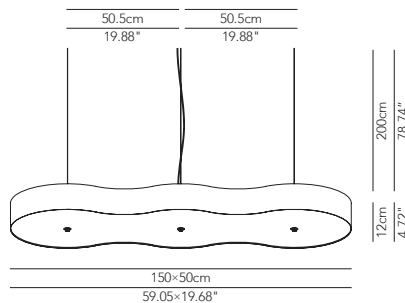

Suspension, wall and ceiling lamp in cotton or washable fabric, hand-finished pleated and pleated ribbon fabric or metallic PVC.
One side frosted plex finishing underneath.

Symbol index → • / present - / absent OD / On Demand

OTTOVOLANTE PLUS LED

DESCRIPTION	LIGHT BULB	INDOOR					OUTDOOR				
			IP	CODE	€ EURO		IP	CODE	€ EURO		
Suspension lamp - L 150 LED (3 x 2990 lm)	Cotton fabric NO DIM	3 x module LED 24,2W 3000K	OD	-	IP20	OTPEP150C06	1.430				
	Washable fabric NO DIM	3 x module LED 24,2W 3000K	OD	-	IP20	OTPEP150T06	1.505				
	Pleated fabric NO DIM	3 x module LED 24,2W 3000K	OD	-	IP20	OTPEP150P06	1.585				
	Pleated ribbon NO DIM	3 x module LED 24,2W 3000K	OD	-	IP20	OTPEP150R06	1.630				
	Cotton fabric DIM DALI/switch DIM	3 x module LED 24,2W 3000K	OD	-	IP20	OTPEP150C08	1.660				
	Washable fabric DIM DALI/switch DIM	3 x module LED 24,2W 3000K	OD	-	IP20	OTPEP150T08	1.730				
	Pleated fabric DIM DALI/switch DIM	3 x module LED 24,2W 3000K	OD	-	IP20	OTPEP150P08	1.815				
	Pleated ribbon DIM DALI/switch DIM	3 x module LED 24,2W 3000K	OD	-	IP20	OTPEP150R08	1.855				
	LED temperature conversion filter from 3000K to 2700K	3 x 24,2W	•	-	IP20	FLTCON0SP003	120