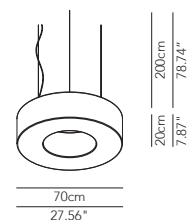

Suspension, wall/ceiling lamp, small table, table, happy hour table and pouf.

White polyethylene shade. **Different colours available on demand for minimum purchasing quantity (10 pcs.) with a price increase of 3%.**

OUTDOOR version: metal parts are protected against atmospheric agents, with electrolytic galvanising treatment and finishing with resistant polyester coating.

Symbol index → • / present - /absent OD / On Demand

ATOLLO

Suspension lamp - ø 70

DESCRIPTION	LIGHT BULB	INDOOR					OUTDOOR				
				IP	CODE	€ EURO			IP	CODE	€ EURO
With connection 1 steel cable	6 x E27 42W HES	•	-	IP31	ATIESO070D01	930	•	-	IP65	ATOESO070D01	1.005
With 3 steel cables	6 x E27 42W HES	•	-	IP31	ATIESO070D02	915	•	-	IP65	ATOESO070D02	995
With connection 1 steel cable NO DIM	LED 49,2W warm white (7320 lm)	•	-	IP31	ATIESO070D41	1.300	•	-	IP65	ATOESO070D41	1.345
With 3 steel cables NO DIM	LED 49,2W warm white (7320 lm)	•	-	IP31	ATIESO070D42	1.290	•	-	IP65	ATOESO070D42	1.335
With connection 1 steel cable DIM DALI/ switch DIM	LED 49,2W warm white (7320 lm)	•	-	IP31	ATIESO070D43	1.620					
With 3 steel cables DIM DALI/ switch DIM	LED 49,2W warm white (7320 lm)	•	-	IP31	ATIESO070D44	1.610					

Accessory for suspension ø 70	Inner fitting with spotlights	3 x dichroic GU10 50W	•	-	IP20	ATIEAF070G02	285