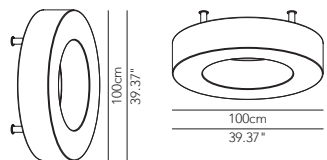

Wall/ceiling lamp - ø 100

Wall/ceiling lamp	8 x E27 28W HES	•	-	IP31	ATIEAP100D01	1.390	•	-	IP65	ATOEAP100D01	1.455
Wall/ceiling lamp NO DIM	LED 65,6W warm white (9760 lm)	•	-	IP31	ATIEAP100D41	1.875	•	-	IP65	ATOEAP100D41	1.940
Wall/ceiling lamp DIM DALI/switch DIM	LED 65,6W warm white (9760 lm)	•	-	IP31	ATIEAP100D42	2.185