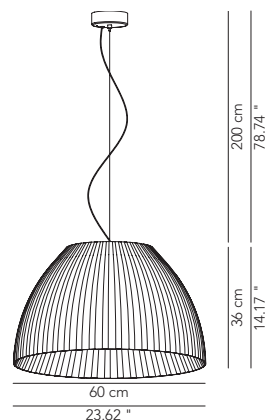

Suspension or ceiling lamp in hand-finished pleated classic or pleated ribbon fabric. Available versions: unicolour or bicoloured.
Metal structure white painted.

Symbol index → • / present - /absent OD / On Demand

OLIVIA LED

Large suspension lamp D.60 LED pannel included

DESCRIPTION	LIGHT BULB	INDOOR					OUTDOOR				
			IP	CODE	€ EURO		IP	CODE	€ EURO		
Pleated fabric unicolour	1 x Pannel LED 24W 2800K (2150 lm)	OD	-	IP20	OLIESO060P01	970					
Pleated ribbon fabric unicolour	1 x Pannel LED 24W 2800K (2150 lm)	OD	-	IP20	OLIESO060R01	985					
Pleated fabric bicoloured	1 x Pannel LED 24W 2800K (2150 lm)	OD	-	IP20	OLIESO060P02	985					
Pleated ribbon fabric bicoloured	1 x Pannel LED 24W 2800K (2150 lm)	OD	-	IP20	OLIESO060R02	995					
Price increase for version:	DIM DALI / switch DIM				OLIED1060P00	125