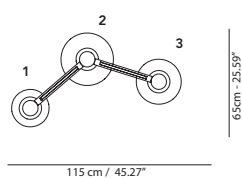

Family of single or aggregable lamps to create different contract compositions.
Rigid rod in white painted metal, available in different heights with globes diffusers in opal PMMA.

MULTIBALL

Examples compositions

Composition type 1-A