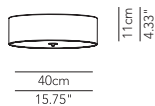

Suspension, wall/ceiling lamp available in cotton fabric, washable, lycra and hand-finished pleated or pleated ribbon fabric or PVC metal. One side frosted plex underneath. The suspension, on request, can have a top protective disk microperforated or in opal plex, used only with fluorescent or LED bulbs, price increase as per price list.

Symbol index → • / present - / absent OD / On Demand

DISCOVOLANTE LED

Small wall/ceiling lamp - ø 40 LED
(2990 lm)

DESCRIPTION	LIGHT BULB	INDOOR					OUTDOOR				
			IP	CODE	€ EURO		IP	CODE	€ EURO		
1 light / cotton fabric NO DIM	1 x module LED 24,2W 3000K	OD -	IP20	DISEAP040C06	480						
1 light / washable fabric NO DIM	1 x module LED 24,2W 3000K	OD -	IP20	DISEAP040T06	505						
1 light cotton fabric+lycra NO DIM	1 x module LED 24,2W 3000K	OD -	IP20	DISEAP040L06	545						
1 light pleated fabric NO DIM	1 x module LED 24,2W 3000K	OD -	IP20	DISEAP040P06	555						
1 light pleated ribbon NO DIM	1 x module LED 24,2W 3000K	OD -	IP20	DISEAP040R06	565						
1 light / cotton fabric DIM DALI/switch DIM	1 x module LED 24,2W 3000K	OD -	IP20	DISEAP040C08	560						
1 light / washable fabric DIM DALI/switch DIM	1 x module LED 24,2W 3000K	OD -	IP20	DISEAP040T08	580						
1 light cotton fabric+lycra DIM DALI/switch DIM	1 x module LED 24,2W 3000K	OD -	IP20	DISEAP040L08	630						
1 light pleated fabric DIM DALI/switch DIM	1 x module LED 24,2W 3000K	OD -	IP20	DISEAP040P08	640						
1 light pleated ribbon DIM DALI/switch DIM	1 x module LED 24,2W 3000K	OD -	IP20	DISEAP040R08	650						
LED temperature conversion filter from 3000K to 2700K	1 x 24,2W	• -	IP20	FLTCON05P001	40