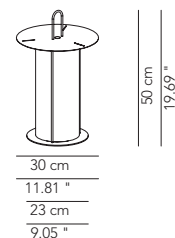

PRODUCTS: Diogene
DESIGN: Romano, Menegon, Ceneda 2017

Table lamp, floor lamp or suspension, with power supply or rechargeable.
Available finishes: High Tech white zinc or painted cream, anthracite grey, rust effect.
RGB+White version: kit included.

Metal parts are protected against atmospheric agents, with electrolytic galvanising treatment and finishing with resistant polyester coating.

Symbol index → • / present - /absent OD / On Demand

DIOGENE

Table lamp/ floor lamp/ suspension lamp - D. 30

DESCRIPTION	LIGHT BULB	INDOOR			OUTDOOR		
		IP	CODE	€ EURO	IP	CODE	€ EURO
Lamp finishing: High-Tech white zinc	1x E27 70W HES			-	• - IP44/65	DIOETA030G44	350
Lamp finishing: cream / anthracite grey / rust effect	1x E27 70W HES			-	• - IP44/65	DIOETA030G42	370
Lamp finishing: High-Tech white zinc	1x Kit LED RGB+WHITE 5W			-	• - IP65	DIOETA030G14	505
Lamp finishing: cream / anthracite grey / rust effect	1x Kit LED RGB+WHITE 5W			-	• - IP65	DIOETA030G12	525

N.B. Kit LED RGB+WHITE supplied complete with batteries, battery charger + remote control.