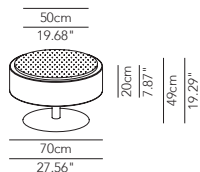

PRODUCTS: Atollo
DESIGN: Paolo Grasselli 2009

Suspension, wall/ceiling lamp, small table, table, happy hour table and pouf.

White polyethylene shade. **Different colours available on demand for minimum purchasing quantity (10 pcs.) with a price increase of 3%.**

OUTDOOR version: metal parts are protected against atmospheric agents, with electrolytic galvanising treatment and finishing with resistant polyester coating.

Symbol index → • / present - / absent OD / On Demand

ATOLLO	DESCRIPTION	LIGHT BULB	INDOOR				OUTDOOR					
				IP	CODE	€ EURO		IP	CODE	€ EURO		
Lighted pouf - ø 70 (1 leg)	Lighted pouf	6 x E27 28W HES	•	-	IP31	ATIEPF070D01	1.400	•	-	44/65	ATOEPF070D01	1.510