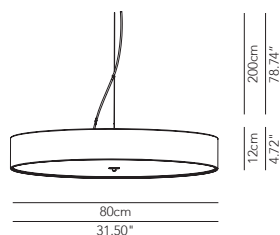

Suspension, wall/ceiling lamp available in cotton fabric, washable, lycra and hand-finished pleated or pleated ribbon fabric or PVC metal. One side frosted plex underneath.
The suspension, on request, can have a top protective disk microperforated or in opal plex, used only with fluorescent or LED bulbs, price increase as per price list.

Symbol index → • / present - / absent OD / On Demand

DISCOVOLANTE

Large suspension lamp - ø 80

DESCRIPTION	LIGHT BULB	INDOOR					OUTDOOR				
				IP	CODE	€ EURO			IP	CODE	€ EURO
4 lights cotton fabric	4 x E27 42W HES	OD	OD	IP20	DISESP080C02	735					
4 lights washable fabric	4 x E27 42W HES	OD	OD	IP20	DISESP080T02	770					
4 lights cotton fabric+lycra	4 x E27 42W HES	OD	OD	IP20	DISESP080L02	820					
4 lights metallic PVC	4 x E27 42W HES	OD	OD	IP20	DISESP080V02	805					
4 lights pleated fabric	4 x E27 42W HES	OD	OD	IP20	DISESP080P02	905					
4 lights pleated ribbon	4 x E27 42W HES	OD	OD	IP20	DISESP080R02	930					
1 light cotton fabric NO DIM	1 x FC-T5 55W 827	OD	OD	IP20	DISESP080C03	840					
1 light washable fabric NO DIM	1 x FC-T5 55W 827	OD	OD	IP20	DISESP080T03	880					
1 light cotton fabric+lycra NO DIM	1 x FC-T5 55W 827	OD	OD	IP20	DISESP080L03	930					
1 light metallic PVC NO DIM	1 x FC-T5 55W 827	OD	OD	IP20	DISESP080V03	915					
1 light pleated fabric NO DIM	1 x FC-T5 55W 827	OD	OD	IP20	DISESP080P03	1.015					
1 light pleated ribbon NO DIM	1 x FC-T5 55W 827	OD	OD	IP20	DISESP080R03	1.040					
1 light cotton fabric DIM 1-10V	1 x FC-T5 55W 827	OD	OD	IP20	DISESP080C04	905					
1 light washable fabric DIM 1-10V	1 x FC-T5 55W 827	OD	OD	IP20	DISESP080T04	945					
1 light cotton fabric+lycra DIM 1-10V	1 x FC-T5 55W 827	OD	OD	IP20	DISESP080L04	995					
1 light metallic PVC DIM 1-10V	1 x FC-T5 55W 827	OD	OD	IP20	DISESP080V04	985					
1 light pleated fabric DIM 1-10V	1 x FC-T5 55W 827	OD	OD	IP20	DISESP080P04	1.080					
1 light pleated ribbon DIM 1-10V	1 x FC-T5 55W 827	OD	OD	IP20	DISESP080R04	1.100					
1 light cotton fabric DIM DALI	1 x FC-T5 55W 827	OD	OD	IP20	DISESP080C05	905					
1 light washable fabric DIM DALI	1 x FC-T5 55W 827	OD	OD	IP20	DISESP080T05	945					
1 light cotton fabric+lycra DIM DALI	1 x FC-T5 55W 827	OD	OD	IP20	DISESP080L05	995					
1 light metallic PVC DIM DALI	1 x FC-T5 55W 827	OD	OD	IP20	DISESP080V05	985					
1 light pleated fabric DIM DALI	1 x FC-T5 55W 827	OD	OD	IP20	DISESP080P05	1.080					
1 light pleated ribbon DIM DALI	1 x FC-T5 55W 827	OD	OD	IP20	DISESP080R05	1.100