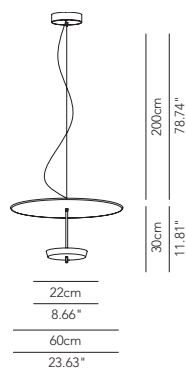

Suspension and ceiling lamp in white painted metal. The lower bowl is also available in galvanized finishes: glossy chrome, brass and copper.

Symbol index → • / present - /absent OD / On Demand

OMBRELLA

Medium suspension lamp D.60

DESCRIPTION	LIGHT BULB	INDOOR					OUTDOOR				
			IP	CODE	€ EURO		IP	CODE	€ EURO		
Suspension white NO DIM	1 x module LED 24,2W 3000K (2990 lm)	•	-	IP20	UMBESO060G01	495					
Suspension white lower bowl in galvanized finishes NO DIM	1 x module LED 24,2W 3000K (2990 lm)	•	-	IP20	UMBESO060G03	535					
Suspension white DIM DALI/switch DIM	1 x module LED 24,2W 3000K (2990 lm)	•	-	IP20	UMBESO060G11	575					
Suspension white lower bowl in galvanized finishes DIM DALI/switch DIM	1 x module LED 24,2W 3000K (2990 lm)	•	-	IP20	UMBESO060G13	625					
LED temperature conversion filter from 3000K to 2700K	1 x 24,2W	•	-	IP20	FLTCON0SP001	40