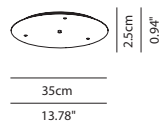

Accessory

Ceiling plate for composition 3 suspensions (white)	ABCEAC036G00	170