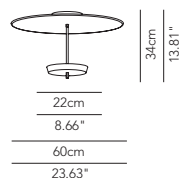

Medium ceiling lamp D.60

Ceiling lamp white NO DIM	1 x module LED 24,2W 3000K (2990 lm)	•	-	IP20	UMBEPLO60G01	495				
Ceiling lamp white lower bowl in galvanized finishes NO DIM	1 x module LED 24,2W 3000K (2990 lm)	•	-	IP20	UMBEPLO60G03	535				
Ceiling lamp white DIM DALI/switch DIM	1 x module LED 24,2W 3000K (2990 lm)	•	-	IP20	UMBEPLO60G11	575				
Ceiling lamp white lower bowl in galvanized finishes DIM DALI/switch DIM	1 x module LED 24,2W 3000K (2990 lm)	•	-	IP20	UMBEPLO60G13	625				
LED temperature conversion filter from 3000K to 2700K	1 x 24,2W	•	-	IP20	FLTCON0SP001	40