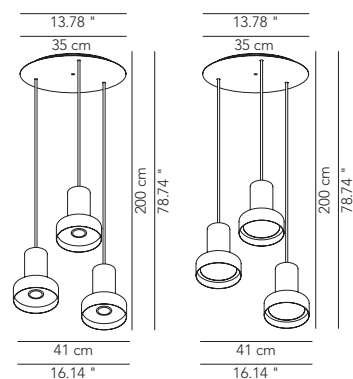

Single suspension or on cluster composition, spotlight, ceiling lamp or recessed spotlight.
Turned metal body white painted or in special metallic finishes: lead grey, lime green, electric blue, China blue or brick red.

Symbol index → • / present - / absent OD / On Demand

HAMMER

Composition with 3 diffusers D.15

DESCRIPTION	LIGHT BULB	INDOOR					OUTDOOR				
			IP	CODE	€ EURO		IP	CODE	€ EURO		
Composition with 3 diffusers basic finish white	3 x dichroic GU10 D.50	•	-	IP20	HAMECM015G11	890					
Composition with 3 diffusers special finishes	3 x dichroic GU10 D.50	•	-	IP20	HAMECM015G12	1.020					
Composition with 3 diffusers basic finish white LED	3 x Pannel LED 9W 2800K (3x 830 lm)	•	-	IP20	HAMECM015G01	995					
Composition with 3 diffusers special finishes LED	3 x Pannel LED 9W 2800K (3x 830 lm)	•	-	IP20	HAMECM015G02	1.125					
Price increase for version (Pannel LED):	DIM DALI / switch DIM				HAMESODDG003	345