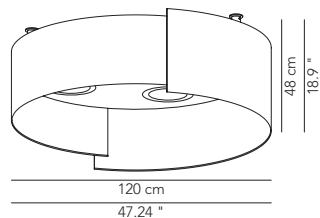

Maxi ceiling lamp - D. 120

Kvadrat-fabric NO DIM

3 x pannel LED 18W 2800K
(3x 1660 lm)

•

-

IP20

ALCEPL120I01

3.770

Price increase for version:

DIM DALI / switch DIM

ALCED1120I00

360