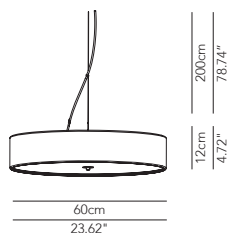

Suspension, wall/ceiling lamp available in cotton fabric, washable, lycra and hand-finished pleated or pleated ribbon fabric or PVC metal. One side frosted plex underneath. The suspension, on request, can have a top protective disk microperforated or in opal plex, used only with fluorescent or LED bulbs, price increase as per price list.

Symbol index → • / present - / absent OD / On Demand

DISCOVOLANTE LED

Medium suspension lamp - ø 60
LED (3950 lm)