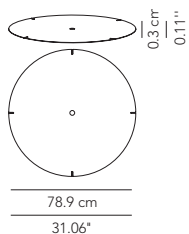

Accessory

Top protective disk in opal plex

OD - IP20 DISEPX080F01 185