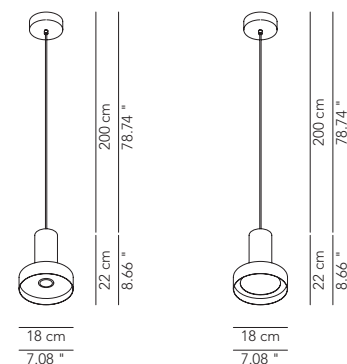

Single suspension lamp D.18

Single suspension basic finish white	1 x dichroic GU10 D.50	•	-	IP20	HAMESO018G11	300				
Single suspension special finishes	1 x dichroic GU10 D.50	•	-	IP20	HAMESO018G12	355				
Single suspension basic finish white LED	1 x Pannel LED 12W 2800K (1110 lm)	•	-	IP20	HAMESO018G01	355				
Single suspension special finishes LED	1 x Pannel LED 12W 2800K (1110 lm)	•	-	IP20	HAMESO018G02	410				
Price increase for version (Pannel LED):	DIM DALI / switch DIM				HAMESODDG000	130