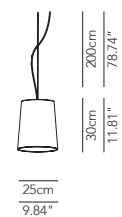

*Suspension, small table, table, reading and floor lamp.
Metal structure with satin-finished nickel or matt white coating.
Lampshade in cotton fabric or hand-finished pleated or pleated ribbon fabric.*

Symbol index → • / present - / absent OD / On Demand

ROMEO

Small suspension lamp - ø 25

DESCRIPTION	LIGHT BULB	INDOOR					OUTDOOR				
				IP	CODE	€ EURO			IP	CODE	€ EURO
Cotton fabric without plex	1 x E27 42W HES	OD	OD	IP20	ROMESO025C01	240					
Cotton fabric with plex	1 x E27 42W HES	OD	OD	IP20	ROMESP025C01	275					
Pleated fabric without plex	1 x E27 42W HES	•	OD	IP20	ROMESO025P01	255					
Pleated fabric with plex	1 x E27 42W HES	OD	OD	IP20	ROMESP025P01	300					
Pleated ribbon without plex	1 x E27 42W HES	OD	OD	IP20	ROMESO025R01	265					
Pleated ribbon with plex	1 x E27 42W HES	OD	OD	IP20	ROMESP025R01	310