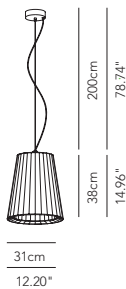

PRODUCTS: Florinda
DESIGN: Annarosa Romano+Bruno Menegon 2010

Suspension, ceiling and wall lamp in hand-finished pleated fabric and pleated ribbon.

Symbol index → • / present - / absent OD / On Demand

FLORINDA	DESCRIPTION	LIGHT BULB	INDOOR				OUTDOOR			
				IP	CODE	€ EURO		IP	CODE	€ EURO
Florinda 1 - Suspension lamp	1 lampshade pleated fabric	1 x E27 70W HES	•	-	IP20	FLOESO001P01	400			
	1 lampshade pleated ribbon	1 x E27 70W HES	OD	-	IP20	FLOESO001R01	410			
Florinda 3 - Suspension lamp	3 lampshades pleated fabric	3 x E27 70W HES	•	-	IP20	FLOESO003P01	1.195			
	3 lampshades pleated ribbon	3 x E27 70W HES	OD	-	IP20	FLOESO003R01	1.225			
Florinda 3 - Ceiling lamp	3 lampshades pleated fabric	3 x E27 70W HES	•	-	IP20	FLOEPL003P01	1.195			
	3 lampshades pleated ribbon	3 x E27 70W HES	OD	-	IP20	FLOEPL003R01	1.225