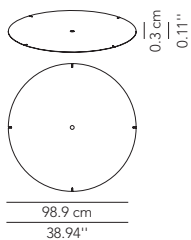

Accessory

Top protective disk in opal plex

OD - IP20 CILEPX100F01 350