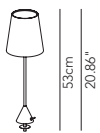

Office lamp - with switch

53cm
20.86"
17cm
6.69"

White painted metal cotton fabric	1 x E14 42W HES	OD	-	IP20	LUCEOF052C06	285					
Black painted metal cotton fabric	1 x E14 42W HES	OD	-	IP20	LUCEOF052C07	285					
Nickel satin finish metal cotton fabric	1 x E14 42W HES	OD	-	IP20	LUCEOF052C08	320					
White painted metal pleated fabric	1 x E14 42W HES	•	-	IP20	LUCEOF052P06	320					
Black painted metal pleated fabric	1 x E14 42W HES	•	-	IP20	LUCEOF052P07	320					
Nickel satin finish metal pleated fabric	1 x E14 42W HES	•	-	IP20	LUCEOF052P08	350					
White painted metal pleated ribbon	1 x E14 42W HES	OD	-	IP20	LUCEOF052R06	330					
Black painted metal pleated ribbon	1 x E14 42W HES	OD	-	IP20	LUCEOF052R07	330					
Nickel satin finish metal pleated ribbon	1 x E14 42W HES	OD	-	IP20	LUCEOF052R08	355