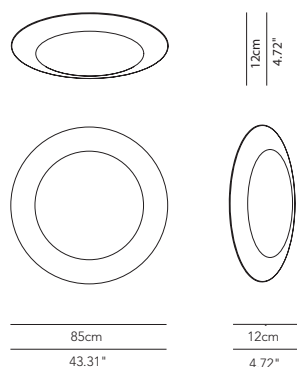

Large wall/ceiling lamp - D. 85

2 lights lycra NO DIM	FC-T5 1 x 22W + 1 x 40W 827 (5300 lm)	•	-	IP20	RITEAP085L01	760					
2 lights lycra DIM 1-10V	FC-T5 1 x 22W + 1 x 40W 827 (5300 lm)	•	-	IP20	RITEAP085L02	825					
2 lights lycra DIM DALI	FC-T5 1 x 22W + 1 x 40W 827 (5300 lm)	•	-	IP20	RITEAP085L03	825					
3 lights lycra NO DIM	3 x module LED 24,2W 3000K (8970 lm)	•	-	IP20	RITEAP085L04	960					
3 lights lycra DIM DALI/switch DIM	3 x module LED 24,2W 3000K (8970 lm)	•	-	IP20	RITEAP085L06	1.190					
Lycra cover only		•			RITERR085L01	275					
LED temperature conversion filter from 3000K to 2700K	3 x 24,2W	•	-	IP20	FLTCON05P003	120