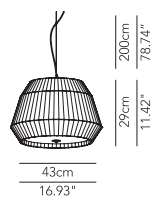

Medium suspension lamp - ø 43

Suspension pleated fabric	1 x E27 52W HES
Suspension lamp pleated ribbon	1 x E27 52W HES

OD	OD	IP20	LOTESP043P01	575					
OD	OD	IP20	LOTESP043R01	590