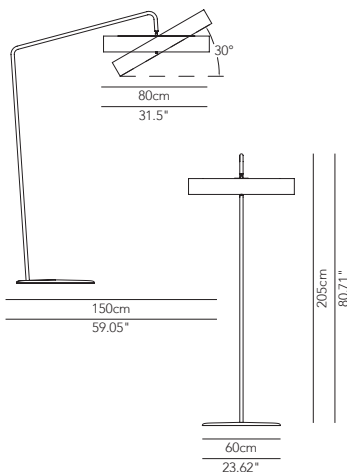

Floor lamp - ø 80

White painted metal cotton fabric DIM 1-10V	1 x FC - T5 55W 827	OD	-	IP20	COREPT080C03	1.410					
Black painted metal cotton fabric DIM 1-10V	1 x FC - T5 55W 827	OD	-	IP20	COREPT080C04	1.410					
White painted metal washable fabric DIM 1-10V	1 x FC - T5 55W 827	OD	-	IP20	COREPT080T03	1.445			-	IP65	
Black painted metal washable fabric DIM 1-10V	1 x FC - T5 55W 827	OD	-	IP20	COREPT080T04	1.445			-	IP65