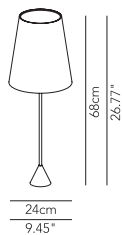

PRODUCTS: Lucilla
DESIGN: Paolo Grasselli 2009

*Small table, console, office, table, reading, floor and wall lamp.
Black or white matt painted or nickel satin finish metal structure.
Lamphshade in cotton fabric, pleated fabric and pleated ribbon.*

Symbol index → • / present - / absent OD / On Demand

LUCILLA

Table lamp

DESCRIPTION	LIGHT BULB	INDOOR					OUTDOOR				
				IP	CODE	€ EURO			IP	CODE	€ EURO
White painted metal cotton fabric	1 x E27 52W HES	OD	-	IP20	LUCETA068C01	265					
Black painted metal cotton fabric	1 x E27 52W HES	OD	-	IP20	LUCETA068C02	265					
Nickel satin finish metal cotton fabric	1 x E27 52W HES	OD	-	IP20	LUCETA068C03	295					
White painted metal pleated fabric	1 x E27 52W HES	•	-	IP20	LUCETA068P01	305					
Black painted metal pleated fabric	1 x E27 52W HES	•	-	IP20	LUCETA068P02	305					
Nickel satin finish metal pleated fabric	1 x E27 52W HES	•	-	IP20	LUCETA068P03	335					
White painted metal pleated ribbon	1 x E27 52W HES	OD	-	IP20	LUCETA068R01	315					
Black painted metal pleated ribbon	1 x E27 52W HES	OD	-	IP20	LUCETA068R02	315					
Nickel satin finish metal pleated ribbon	1 x E27 52W HES	OD	-	IP20	LUCETA068R03	345					

Accessory - Table and small table lamp

DIM switch universal HES (40/160W) + LED (4/100W)	DIMVAR0TA002	40