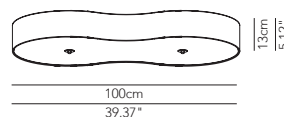

Wall/ceiling lamp - L 100 LED (2 x 2990 lm)

Cotton fabric NO DIM	2 x module LED 24,2W 3000K	OD	- IP20	OTTEAP100C06	875				
Washable fabric NO DIM	2 x module LED 24,2W 3000K	OD	- IP20	OTTEAP100T06	930				
Pleated fabric NO DIM	2 x module LED 24,2W 3000K	OD	- IP20	OTTEAP100P06	1.015				
Pleated ribbon NO DIM	2 x module LED 24,2W 3000K	OD	- IP20	OTTEAP100R06	1.040				
Cotton fabric DIM DALI/switch DIM	2 x module LED 24,2W 3000K	OD	- IP20	OTTEAP100C08	1.025				
Washable fabric DIM DALI/switch DIM	2 x module LED 24,2W 3000K	OD	- IP20	OTTEAP100T08	1.080				
Pleated fabric DIM DALI/switch DIM	2 x module LED 24,2W 3000K	OD	- IP20	OTTEAP100P08	1.170				
Pleated ribbon DIM DALI/switch DIM	2 x module LED 24,2W 3000K	OD	- IP20	OTTEAP100R08	1.190				
LED temperature conversion filter from 3000K to 2700K	2 x 24,2W	•	- IP20	FLTCON0SP002	85