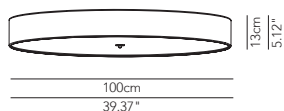

Suspension, wall/ceiling lamp available in cotton fabric, washable, lycra and hand-finished pleated or pleated ribbon fabric or PVC metal. One side frosted plex underneath.
The suspension, on request, can have a top protective disk microperforated or in opal plex, used only with fluorescent or LED bulbs, price increase as per price list.

Symbol index → • / present - / absent OD / On Demand

DISCOVOLANTE

Maxi ceiling lamp - ø 100

DESCRIPTION	LIGHT BULB	INDOOR					OUTDOOR				
				IP	CODE	€ EURO			IP	CODE	€ EURO
2 lights cotton fabric NO DIM	2 x FC-T5 55W 827	OD	OD	IP20	DISEPL100C06	1.160					
2 lights washable fabric NO DIM	2 x FC-T5 55W 827	OD	OD	IP20	DISEPL100T06	1.205					
2 lights cotton fabric+lycra NO DIM	2 x FC-T5 55W 827	OD	OD	IP20	DISEPL100L06	1.270					
2 lights metallic PVC NO DIM	2 x FC-T5 55W 827	OD	OD	IP20	DISEPL100V06	1.260					
2 lights pleated fabric NO DIM	2 x FC-T5 55W 827	OD	OD	IP20	DISEPL100P06	1.445					
2 lights pleated ribbon NO DIM	2 x FC-T5 55W 827	OD	OD	IP20	DISEPL100R06	1.475					
2 lights cotton fabric DIM 1-10V	2 x FC-T5 55W 827	OD	OD	IP20	DISEPL100C07	1.300					
2 lights washable fabric DIM 1-10V	2 x FC-T5 55W 827	OD	OD	IP20	DISEPL100T07	1.345					
2 lights cotton fabric+lycra DIM 1-10V	2 x FC-T5 55W 827	OD	OD	IP20	DISEPL100L07	1.410					
2 lights metallic PVC DIM 1-10V	2 x FC-T5 55W 827	OD	OD	IP20	DISEPL100V07	1.400					
2 lights pleated fabric DIM 1-10V	2 x FC-T5 55W 827	OD	OD	IP20	DISEPL100P07	1.590					
2 lights pleated ribbon DIM 1-10V	2 x FC-T5 55W 827	OD	OD	IP20	DISEPL100R07	1.615					
2 lights cotton fabric DIM DALI	2 x FC-T5 55W 827	OD	OD	IP20	DISEPL100C08	1.300					
2 lights washable fabric DIM DALI	2 x FC-T5 55W 827	OD	OD	IP20	DISEPL100T08	1.345					
2 lights cotton fabric+lycra DIM DALI	2 x FC-T5 55W 827	OD	OD	IP20	DISEPL100L08	1.410					
2 lights metallic PVC DIM DALI	2 x FC-T5 55W 827	OD	OD	IP20	DISEPL100V08	1.400					
2 lights pleated fabric DIM DALI	2 x FC-T5 55W 827	OD	OD	IP20	DISEPL100P08	1.590					
2 lights pleated ribbon DIM DALI	2 x FC-T5 55W 827	OD	OD	IP20	DISEPL100R08	1.615