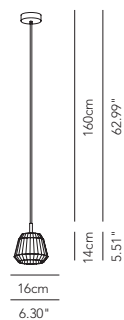

PRODUCTS: Loto
DESIGN: Annarosa Romano+Bruno Menegon 2008

*Suspension lamp and wall lamp in hand-finished pleated fabric and pleated ribbon.
According to the version, opal plex finishing disc underneath.*

Symbol index → • / present - / absent OD / On Demand

LOTO

Mini suspension lamp - ø 16 without plex

DESCRIPTION	LIGHT BULB
Suspension pleated fabric	1 x E14 42W HES
Suspension lamp pleated ribbon	1 x E14 42W HES

INDOOR						OUTDOOR				
		IP	CODE	€ EURO			IP	CODE	€ EURO	
•	-	IP20	LOTESP016P01	220						
OD	-	IP20	LOTESP016R01	225