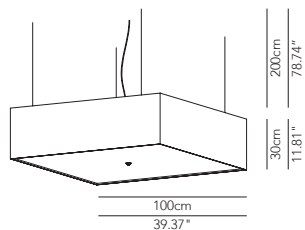

Square suspension, ceiling and wall lamp. Lampshade in cotton fabric or hand-finished pleated and pleated ribbon fabric.
Suspensions and ceiling lamps with finishing panel in opal plexiglas underneath.

Symbol index → • / present - /absent OD / On Demand

QUADRATO

Maxi suspension lamp - 100 x 100 with plex

DESCRIPTION	LIGHT BULB	INDOOR					OUTDOOR				
				IP	CODE	€ EURO			IP	CODE	€ EURO
Cotton fabric 4 lights	4 x E27 70W HES	OD	OD	IP20	QUAESP100C01	1.370					
Cotton fabric NO DIM	1 x FC-T5 55W 827	OD	-	IP20	QUAESP100C02	1.370					
Cotton fabric DIM 1-10V	1 x FC-T5 55W 827	OD	-	IP20	QUAESP100C03	1.420					
Cotton fabric DIM DALI	1 x FC-T5 55W 827	OD	-	IP20	QUAESP100C04	1.420					
Pleated fabric 4 lights	4 x E27 70W HES	OD	OD	IP20	QUAESP100P01	1.870					
Pleated fabric NO DIM	1 x FC-T5 55W 827	OD	-	IP20	QUAESP100P02	1.870					
Pleated fabric DIM 1-10V	1 x FC-T5 55W 827	OD	-	IP20	QUAESP100P03	1.930					
Pleated fabric DIM DALI	1 x FC-T5 55W 827	OD	-	IP20	QUAESP100P04	1.930					
Pleated ribbon 4 lights	4 x E27 70W HES	OD	OD	IP20	QUAESP100R01	1.905					
Pleated ribbon NO DIM	1 x FC-T5 55W 827	OD	-	IP20	QUAESP100R02	1.905					
Pleated ribbon DIM 1-10V	1 x FC-T5 55W 827	OD	-	IP20	QUAESP100R03	1.960					
Pleated ribbon DIM DALI	1 x FC-T5 55W 827	OD	-	IP20	QUAESP100R04	1.960					
Cotton fabric NO DIM	2 x FC-T5 55W 827	OD	-	IP20	QUAESP100C05	1.605					
Cotton fabric DIM 1-10V	2 x FC-T5 55W 827	OD	-	IP20	QUAESP100C06	1.740					
Cotton fabric DIM DALI	2 x FC-T5 55W 827	OD	-	IP20	QUAESP100C07	1.740					
Pleated fabric NO DIM	2 x FC-T5 55W 827	OD	-	IP20	QUAESP100P05	2.140					
Pleated fabric DIM 1-10V	2 x FC-T5 55W 827	OD	-	IP20	QUAESP100P06	2.280					
Pleated fabric DIM DALI	2 x FC-T5 55W 827	OD	-	IP20	QUAESP100P07	2.280					
Pleated ribbon NO DIM	2 x FC-T5 55W 827	OD	-	IP20	QUAESP100R05	2.175					
Pleated ribbon DIM 1-10V	2 x FC-T5 55W 827	OD	-	IP20	QUAESP100R06	2.310					
Pleated ribbon DIM DALI	2 x FC-T5 55W 827	OD	-	IP20	QUAESP100R07	2.310					
Additional circular lamp (already installed) NO DIM	1 x FC-T5 55W 827				CIRNOD055001	165					
Additional circular lamp (already installed) DIM 1-10V	1 x FC-T5 55W 827				CIRD10055002	185					
Additional circular lamp (already installed) DIM DALI	1 x FC-T5 55W 827				CIRDDA055003	185