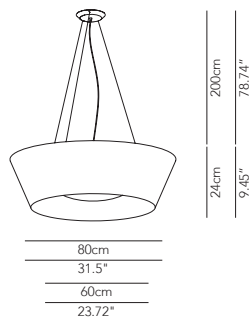

BASIC B - Large suspension lamp ø 80

1 light / cotton fabric NO DIM	1 x module LED 30,6W 3000K (3950 lm)	OD	-	IP20	REBESO080C07	1.340				
1 light / cotton fabric DIM DALI/switch DIM	1 x module LED 30,6W 3000K (3950 lm)	OD	-	IP20	REBESO080C09	1.400				
LED temperature conversion filter from 3000K to 2700K	1 x 30,6W	•	-	IP20	FLTCON0SP011	55