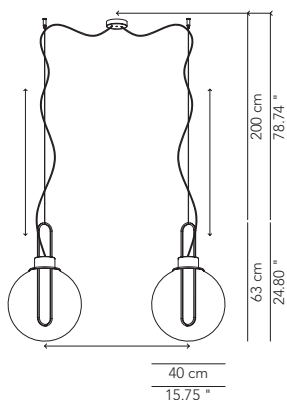

Composition with 2 globes

Composition white NO DIM	2 x moduli LED 18W 3000K (cad.2330 lm)	-	-	IP20	ORBES040M01	1.005					
Composition black NO DIM	2 x moduli LED 18W 3000K (cad.2330 lm)	-	-	IP20	ORBES040M02	1.005					
Composition chrome NO DIM	2 x moduli LED 18W 3000K (cad.2330 lm)	-	-	IP20	ORBES040M03	1.300					
Composition copper NO DIM	2 x moduli LED 18W 3000K (cad.2330 lm)	-	-	IP20	ORBES040M04	1.300					
Composition brass NO DIM	2 x moduli LED 18W 3000K (cad.2330 lm)	-	-	IP20	ORBES040M05	1.300					
Price increase for version:	Phasecut / DIM 1-10V				ORBED1042M00	70					
Price increase for version:	DIM DALI / switch DIM				ORBEDD042M00	90