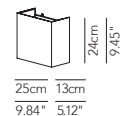

PRODUCTS: Quadrato
DESIGN: Modoluce R&D 2005

Square suspension, ceiling and wall lamp. Lampshade in cotton fabric or hand-finished pleated and pleated ribbon fabric.
Suspensions and ceiling lamps with finishing panel in opal plexiglas underneath.

Symbol index → • / present - / absent OD / On Demand

QUADRATO

Mini wall lamp

DESCRIPTION	LIGHT BULB	INDOOR					OUTDOOR				
				IP	CODE	€ EURO			IP	CODE	€ EURO
Wall lamp cotton fabric	1 x E27 28W HES	OD	-	IP20	QUAEAP024C01	155					
Wall lamp pleated fabric	1 x E27 28W HES	•	-	IP20	QUAEAP024P01	200					
Wall lamp pleated ribbon	1 x E27 28W HES	OD	-	IP20	QUAEAP024R01	205