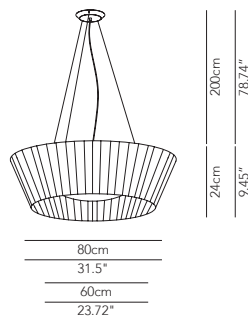

BASIC B - Large suspension lamp ø 80

1 light pleated fabric NO DIM	1 x module LED 30,6W 3000K (3950 lm)	OD	-	IP20	REBESO080P07	1.500				
1 light pleated fabric DIM DALI/switch DIM	1 x module LED 30,6W 3000K (3950 lm)	OD	-	IP20	REBESO080P09	1.550				
1 light pleated ribbon NO DIM	1 x module LED 30,6W 3000K (3950 lm)	OD	-	IP20	REBESO080R07	1.430				
1 light pleated ribbon DIM DALI/switch DIM	1 x module LED 30,6W 3000K (3950 lm)	OD	-	IP20	REBESO080R09	1.485				
LED temperature conversion filter from 3000K to 2700K	1 x 30,6W	•	-	IP20	FLTCON0SP011	55