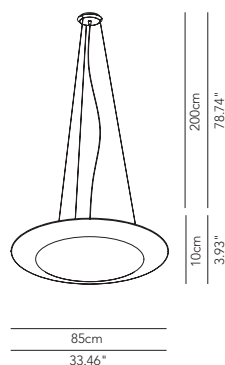

Suspension, wall/ceiling lamp of round shape with covering in removable and washable lycra fabric in CL1 (650°).

Symbol index  → • / present - /absent OD / On Demand

RING TONDA

Large suspension lamp - D. 85