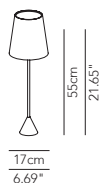

Console lamp

White painted metal cotton fabric	1 x E14 42W HES	OD	-	IP20	LUCECN056C01	230				
Black painted metal cotton fabric	1 x E14 42W HES	OD	-	IP20	LUCECN056C02	230				
Nickel satin finish metal cotton fabric	1 x E14 42W HES	OD	-	IP20	LUCECN056C03	255				
White painted metal pleated fabric	1 x E14 42W HES	•	-	IP20	LUCECN056P01	265				
Black painted metal pleated fabric	1 x E14 42W HES	•	-	IP20	LUCECN056P02	265				
Nickel satin finish metal pleated fabric	1 x E14 42W HES	•	-	IP20	LUCECN056P03	295				
White painted metal pleated ribbon	1 x E14 42W HES	OD	-	IP20	LUCECN056R01	275				
Black painted metal pleated ribbon	1 x E14 42W HES	OD	-	IP20	LUCECN056R02	275				
Nickel satin finish metal pleated ribbon	1 x E14 42W HES	OD	-	IP20	LUCECN056R03	300