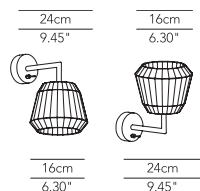

Wall lamp with switch

Wall lamp pleated fabric	1 x E14 42W HES	•	-	IP20	LOTEAP016P02	320				
Wall lamp pleated ribbon	1 x E14 42W HES	OD	-	IP20	LOTEAP016R02	330