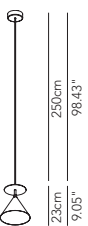

12cm
4.72"

Suspension lamp B single complete

Suspension lamp white	1 x dichroic GU10 28W	• - IP20	BBBESO017G41	215		
Suspension Deluxe	1 x dichroic GU10 28W	• - IP20	BBBESO017G42	260		

17cm
6.69"

Suspension lamp C single complete

Suspension lamp white	1 x dichroic GU10 28W	• - IP20	CCCESO022G41	215		
Suspension Deluxe	1 x dichroic GU10 28W	• - IP20	CCCESO022G42	260		

22cm
8.66"

Single suspension or on cluster composition with metal diffuser. Available in three different dimensions and in the following colours: white or two-coloured black, moka, pastel green, strawberry and orange-yellow.
 Floor lamp in one size.