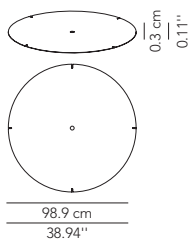

Accessory

Top protective disk in opal plex

OD - IP20 CILEPX100F01 350