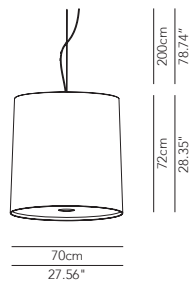

PRODUCTS: Romeo
DESIGN: Modoluce R&D 2003

*Suspension, small table, table, reading and floor lamp.
Metal structure with satin-finished nickel or matt white coating.
Lamphshade in cotton fabric or hand-finished pleated or pleated ribbon fabric.*

Symbol index → • / present - / absent OD / On Demand

ROME0

Maxi suspension lamp - ø 70

DESCRIPTION	LIGHT BULB	INDOOR					OUTDOOR				
				IP	CODE	€ EURO			IP	CODE	€ EURO
Cotton fabric 1 light without plex	1 x E27 105W HES	OD	OD	IP20	ROMESO070C01	645					
Cotton fabric 1 light with plex	1 x E27 105W HES	OD	OD	IP20	ROMESP070C01	725					
Cotton fabric 4 light with plex	4 x E27 105W HES	OD	OD	IP20	ROMESP070C02	840					
Pleated fabric 1 light without plex	1 x E27 105W HES	•	OD	IP20	ROMESO070P01	970					
Pleated fabric 4 light with plex	4 x E27 105W HES	OD	OD	IP20	ROMESP070P02	1.200					
Pleated ribbon 1 light without plex	1 x E27 105W HES	OD	OD	IP20	ROMESO070R01	1.025					
Pleated ribbon 4 light with plex	4 x E27 105W HES	OD	OD	IP20	ROMESP070R02	1.260