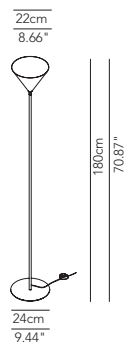

12cm
4.72"

Suspension lamp B single complete

Suspension lamp white	1 x dichroic GU10 28W	• - IP20	BBBESO017G41	215		
Suspension Deluxe	1 x dichroic GU10 28W	• - IP20	BBBESO017G42	260		

17cm
6.69"

Suspension lamp C single complete

Suspension lamp white	1 x dichroic GU10 28W	• - IP20	CCCESO022G41	215		
Suspension Deluxe	1 x dichroic GU10 28W	• - IP20	CCCESO022G42	260		

22cm
8.66"

Single suspension or on cluster composition with metal diffuser. Available in three different dimensions and in the following colours: white or two-coloured black, moka, pastel green, strawberry and orange-yellow.
 Floor lamp in one size.

Accessory

Ceiling plate for composition 3 suspensions (white)	ABCEAC036G00	170
---	---------------------	------------

Single suspension or on cluster composition with metal diffuser. Available in three different dimensions and in the following colours: white or two-coloured black, moka, pastel green, strawberry and orange-yellow.
 Floor lamp in one size.

Symbol index  → • / present - / absent OD / On Demand

A B C

Floor lamp

DESCRIPTION	LIGHT BULB	INDOOR					OUTDOOR				
		 	IP	CODE	€ EURO	 	IP	CODE	€ EURO		
Floor lamp white	1 x E27 105W HES	•	- IP20	CCCEPT022G01	360						
Floor lamp Deluxe	1 x E27 105W HES	•	- IP20	CCCEPT022G02	430						