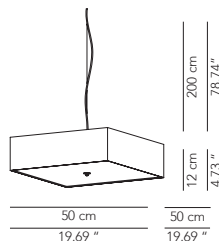

PRODUCTS: Rettangolo Slim
DESIGN: Modoluce R&D 2013

*Suspension and ceiling lamp. Lampshade in cotton fabric or hand-finished pleated or pleated ribbon fabric.
One side frosted plex finishing underneath.*

Symbol index → • / present - / absent OD / On Demand

RETTANGOLO SLIM LED

Medium suspension lamp - 50 x 50 LED (3950 lm)

DESCRIPTION	LIGHT BULB	INDOOR					OUTDOOR				
				IP	CODE	€ EURO			IP	CODE	€ EURO
Cotton fabric NO DIM	1 x module LED 30,6W 3000K	OD	-	IP20	RESESP050C05	710					
Cotton fabric DIM DALI/switch DIM	1 x module LED 30,6W 3000K	OD	-	IP20	RESESP050C07	785					
Pleated fabric NO DIM	1 x module LED 30,6W 3000K	OD	-	IP20	RESESP050P05	840					
Pleated fabric DIM DALI/switch DIM	1 x module LED 30,6W 3000K	OD	-	IP20	RESESP050P07	915					
Pleated ribbon NO DIM	1 x module LED 30,6W 3000K	OD	-	IP20	RESESP050R05	855					
Pleated ribbon DIM DALI/switch DIM	1 x module LED 30,6W 3000K	OD	-	IP20	RESESP050R07	930					
LED temperature conversion filter from 3000K to 2700K	1 x 30,6W	•	-	IP20	FLTCON0SP011	55