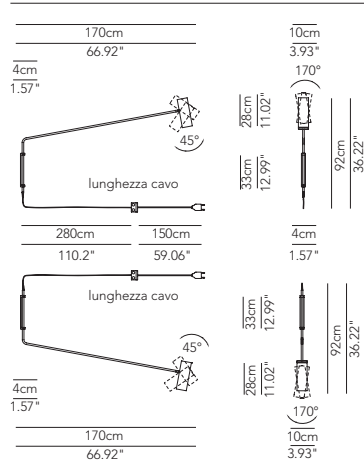

Floor, ceiling and wall lamp with cantilever rotating arm (170°) and 90° adjustable wall lamp.
Rotating lampshade with double light emission.
Structure in white or matt black painted metal with aluminium lampshade.

Symbol index → • / present - / absent OD / On Demand

DEJAVÙ

Wall lamp L.170 x H.92

DESCRIPTION

LIGHT BULB

Wall lamp white L.170 -
(double switch)
Black wiring cable

2 x E27 42W HES

Wall lamp black L.170 -
(double switch)
Black wiring cable

2 x E27 42W HES

INDOOR						OUTDOOR				
		IP	CODE	€ EURO			IP	CODE	€ EURO	
•	-	IP20	DEJEAP170G01	545						
•	-	IP20	DEJEAP170G02	545