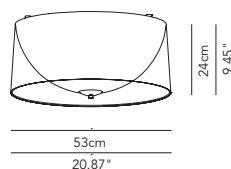

Maxi ceiling lamp - ø 53

2 lights / cotton fabric	2 x E27 42W HES	OD	-	IP20	DSKEPL053C01	725					
2 lights / washable fabric	2 x E27 42W HES	OD	-	IP20	DSKEPL053T01	775					
1 light / cotton fabric NO DIM	1 x module LED 30,6W 3000K (3950 lm)	OD	-	IP20	DSKEPL053C05	915					
1 light / washable fabric NO DIM	1 x module LED 30,6W 3000K (3950 lm)	OD	-	IP20	DSKEPL053T05	970					
1 light / cotton fabric DIM DALI/switch DIM	1 x module LED 30,6W 3000K (3950 lm)	OD	-	IP20	DSKEPL053C06	995					
1 light / washable fabric DIM DALI/switch DIM	1 x module LED 30,6W 3000K (3950 lm)	OD	-	IP20	DSKEPL053T06	1.050					
LED temperature conversion filter from 3000K to 2700K	1 x 30,6W	•	-	IP20	FLTCON0SP011	55