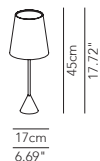

PRODUCTS: Lucilla
DESIGN: Paolo Grasselli 2009

*Small table, console, office, table, reading, floor and wall lamp.
Black or white matt painted or nickel satin finish metal structure.
Lamphshade in cotton fabric, pleated fabric and pleated ribbon.*

Symbol index → • / present - / absent OD / On Demand

LUCILLA

Small table lamp

DESCRIPTION	LIGHT BULB	INDOOR					OUTDOOR				
			IP	CODE	€ EURO		IP	CODE	€ EURO		
White painted metal cotton fabric	1 x E14 42W HES	OD	-	IP20	LUCETP042C01	230					
Black painted metal cotton fabric	1 x E14 42W HES	OD	-	IP20	LUCETP042C02	230					
Nickel satin finish metal cotton fabric	1 x E14 42W HES	OD	-	IP20	LUCETP042C03	255					
White painted metal pleated fabric	1 x E14 42W HES	•	-	IP20	LUCETP042P01	265					
Black painted metal pleated fabric	1 x E14 42W HES	•	-	IP20	LUCETP042P02	265					
Nickel satin finish metal pleated fabric	1 x E14 42W HES	•	-	IP20	LUCETP042P03	295					
White painted metal pleated ribbon	1 x E14 42W HES	OD	-	IP20	LUCETP042R01	275					
Black painted metal pleated ribbon	1 x E14 42W HES	OD	-	IP20	LUCETP042R02	275					
Nickel satin finish metal pleated ribbon	1 x E14 42W HES	OD	-	IP20	LUCETP042R03	300