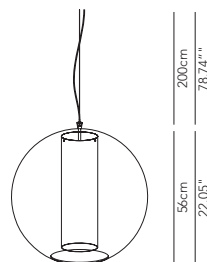

Suspension in transparent PMMA. Inner shade in in opal or coloured PC in orange or red, cotton or washable fabric or in handfinished pleated or pleated ribbon fabric.
Outer globe also available in clear polycarbonate too, in accordance with the CL1 (650°) fire normative, with a price increase of 30%

Symbol index → • / present - / absent OD / On Demand

BOLLA

Maxi suspension lamp - ø 60

DESCRIPTION	LIGHT BULB	INDOOR					OUTDOOR				
				IP	CODE	€ EURO			IP	CODE	€ EURO
Opal PC	1 x E27 42W HES	OD	OD	IP20	BOLESO060M01	645					
Coloured PC	1 x E27 42W HES	OD	OD	IP20	BOLESO060M02	685					
Cotton fabric	1 x E27 42W HES	OD	OD	IP20	BOLESO060C01	615					
Washable fabric	1 x E27 42W HES	OD	OD	IP20	BOLESO060T01	650					
Pleated fabric	1 x E27 42W HES	OD	OD	IP20	BOLESO060P01	690					
Pleated ribbon	1 x E27 42W HES	OD	OD	IP20	BOLESO060R01	710