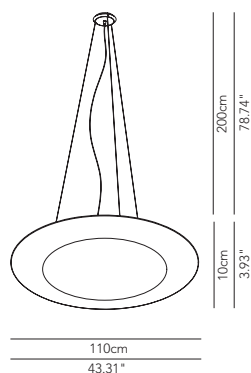

Suspension, wall/ceiling lamp of round shape with covering in removable and washable lycra fabric in CL1 (650°).

Symbol index → • / present - / absent OD / On Demand

RING TONDA

Maxi suspension lamp - D. 110

DESCRIPTION	LIGHT BULB	INDOOR					OUTDOOR				
			IP	CODE	€ EURO		IP	CODE	€ EURO		
6 lights lycra NO DIM	FC-T5 3 x 22W + 3 x 40W 827 (15900 lm)	•	-	IP20	RITESO110L01	1.390					
6 lights lycra DIM 1-10V	FC-T5 3 x 22W + 3 x 40W 827 (15900 lm)	•	-	IP20	RITESO110L02	1.500					
6 lights lycra DIM DALI	FC-T5 3 x 22W + 3 x 40W 827 (15900 lm)	•	-	IP20	RITESO110L03	1.520					
3 lights lycra NO DIM	3 x module LED 30,6W 3000K (11850 lm)	•	-	IP20	RITESO110L04	1.605					
3 lights lycra DIM DALI/switch DIM	3 x module LED 30,6W 3000K (11850 lm)	•	-	IP20	RITESO110L06	1.825					
Lycra cover only		•			RITERR110L01	330					
LED temperature conversion filter from 3000K to 2700K	3 x 30,6W	•	-	IP20	FLTCON0SP013	165