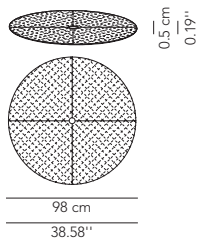

PRODUCTS: Cilindro
DESIGN: Moduluce R&D 2002

Cylindrical suspension available in cotton fabric, washable, lycra and hand-finished pleated or pleated ribbon fabric. According to the version, finishing panel underneath in opal plex.
The suspension, on request, can have a top protective disk microperforated or in plex, used only with fluorescent or LED bulbs, price increase as per price list.

Symbol index → • / present - / absent OD / On Demand

CILINDRO

Accessory

DESCRIPTION

Top protective disk in microperforated fabric (CL1 flame retardant)

LIGHT BULB

INDOOR						OUTDOOR			
		IP	CODE	€ EURO			IP	CODE	€ EURO
•	-	IP20	CILEPF100G01	210