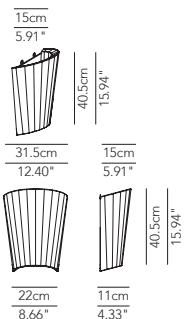

PRODUCTS: Florinda
DESIGN: Annarosa Romano+Bruno Menegon 2010

Suspension, ceiling and wall lamp in hand-finished pleated fabric and pleated ribbon.

Symbol index → • / present - / absent OD / On Demand

FLORINDA

Florinda - Wall lamp

DESCRIPTION	LIGHT BULB	INDOOR				OUTDOOR			
		IP	CODE	€ EURO	IP	CODE	€ EURO		
Florinda wall lamp pleated fabric	2 x E27 42W HES	• -	IP20	FLOEAP002P01	305				
Florinda wall lamp pleated ribbon	2 x E27 42W HES	OD -	IP20	FLOEAP002R01	315