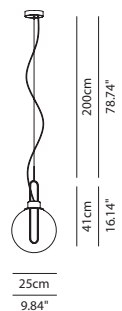

Single suspension or on cluster compositions. Globe diffuser in smoked PMMA and painted matt white or black or in galvanized finishes: glossy chrome, copper, brass.

Symbol index → • / present - / absent OD / On Demand

ORB 25

Suspension globe - D. 25

DESCRIPTION	LIGHT BULB	INDOOR					OUTDOOR				
			IP	CODE	€ EURO		IP	CODE	€ EURO		
Suspension white NO DIM	1 x module LED 11W 3000K (1335 lm)	-	-	IP20	ORBESO025M01	365					
Suspension black NO DIM	1 x module LED 11W 3000K (1335 lm)	-	-	IP20	ORBESO025M02	365					
Suspension chrome NO DIM	1 x module LED 11W 3000K (1335 lm)	-	-	IP20	ORBESO025M03	420					
Suspension copper NO DIM	1 x module LED 11W 3000K (1335 lm)	-	-	IP20	ORBESO025M04	420					
Suspension brass NO DIM	1 x module LED 11W 3000K (1335 lm)	-	-	IP20	ORBESO025M05	420					
Price increase for version:	Phasecut / DIM 1-10V				ORBED1025M00	70					
Price increase for version:	DIM DALI / switch DIM				ORBEDD025M00	125