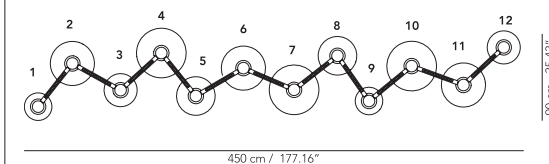

Composition type 3-A

Composition type 3-B

- Ø Globes**
 1 — ∅ 25
 2 — ∅ 40
 3 — ∅ 45
 4 — ∅ 30
 5 — ∅ 45
 6 — ∅ 35
 7 — ∅ 40
 8 — ∅ 30
 - Cables connections L 40

Composition type 4-A

Composition type 4-B

- Ø Globes**
 1 — ∅ 25
 2 — ∅ 40
 3 — ∅ 30
 4 — ∅ 45
 5 — ∅ 35
 6 — ∅ 40
 7 — ∅ 45
 8 — ∅ 35
 9 — ∅ 25
 10 — ∅ 45
 11 — ∅ 40
 12 — ∅ 30
 - Cables connections L 40