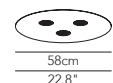

DESCRIPTION	LIGHT BULB	INDOOR					OUTDOOR				
			IP	CODE	€ EURO		IP	CODE	€ EURO		
With connection 1 steel cable	8 x E27 42W HES	•	-	IP31	ATIESO100D01	1.220	•	-	IP65	ATOESO100D01	1.345
With 4 steel cables	8 x E27 42W HES	•	-	IP31	ATIESO100D02	1.210	•	-	IP65	ATOESO100D02	1.300
With connection 1 steel cable NO DIM	LED 65,6W warm white (9760 lm)	•	-	IP31	ATIESO100D41	1.715	•	-	IP65	ATOESO100D41	1.830
With 4 steel cables NO DIM	LED 65,6W warm white (9760 lm)	•	-	IP31	ATIESO100D42	1.705	•	-	IP65	ATOESO100D42	1.805
With connection 1 steel cable DIM DALI/ switch DIM	LED 65,6W warm white (9760 lm)	•	-	IP31	ATIESO100D43	2.035					
With 4 steel cables DIM DALI/ switch DIM	LED 65,6W warm white (9760 lm)	•	-	IP31	ATIESO100D44	2.025					
Accessory for suspension ø 100	Inner fitting with spotlights										
					3 x dichroic GU10 50W		•	-	IP20	ATIEAF100G02	320