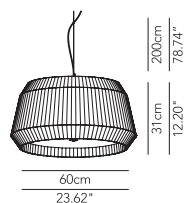

Symbol index  → • / present - / absent OD / On Demand

LOTO

Large suspension lamp - ø 60

DESCRIPTION	LIGHT BULB	INDOOR					OUTDOOR				
				IP	CODE	€ EURO			IP	CODE	€ EURO
Suspension pleated fabric	3 x E27 70W HES	OD	OD	IP20	LOTESP060P01	900					
Suspension pleated fabric NO DIM	1 x FC-T5 55W 827	OD	-	IP20	LOTESP060P02	935					
Suspension pleated fabric DIM 1-10V	1 x FC-T5 55W 827	OD	-	IP20	LOTESP060P03	990					
Suspension pleated fabric DIM DALI	1 x FC-T5 55W 827	OD	-	IP20	LOTESP060P04	990					
Suspension lamp pleated ribbon	3 x E27 70W HES	OD	OD	IP20	LOTESP060R01	935					
Suspension lamp pleated ribbon NO DIM	1 x FC-T5 55W 827	OD	-	IP20	LOTESP060R02	965					
Suspension lamp pleated ribbon DIM 1-10V	1 x FC-T5 55W 827	OD	-	IP20	LOTESP060R03	1.020					
Suspension lamp pleated ribbon DIM DALI	1 x FC-T5 55W 827	OD	-	IP20	LOTESP060R04	1.020					