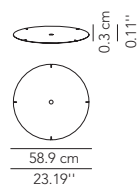

Accessory

Top protective disk in opal plex