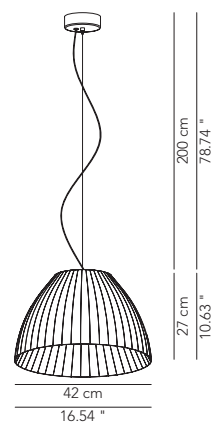

PRODUCTS: Olivia
DESIGN: Arturo Bellese 2017

Suspension or ceiling lamp in hand-finished pleated classic or pleated ribbon fabric. Available versions: unicolour or bicoloured.
Metal structure white painted.

Symbol index → • / present - / absent OD / On Demand

OLIVIA LED

Medium suspension lamp D.42 LED panel included

DESCRIPTION	LIGHT BULB	INDOOR					OUTDOOR				
				IP	CODE	€ EURO			IP	CODE	€ EURO
Pleated fabric unicolour	1 x Pannel LED 12W 2800K (1110 lm)	OD	-	IP20	OLIESO042P01	645					
Pleated ribbon fabric unicolour	1 x Pannel LED 12W 2800K (1110 lm)	OD	-	IP20	OLIESO042R01	650					
Pleated fabric bicoloured	1 x Pannel LED 12W 2800K (1110 lm)	OD	-	IP20	OLIESO042P02	650					
Pleated ribbon fabric bicoloured	1 x Pannel LED 12W 2800K (1110 lm)	OD	-	IP20	OLIESO042R02	655					
Price increase for version:	DIM DALI / switch DIM				OLIED1042P00	125