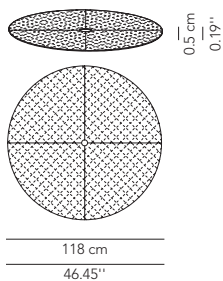

PRODUCTS: Cilindro
DESIGN: Modoluce R&D 2002

Cylindrical suspension available in cotton fabric, washable, lycra and hand-finished pleated or pleated ribbon fabric. According to the version, finishing panel underneath in opal plex.
The suspension, on request, can have a top protective disk microperforated or in plex, used only with fluorescent or LED bulbs, price increase as per price list.

Symbol index → • / present - / absent OD / On Demand

CILINDRO

Accessory

DESCRIPTION

Top protective disk in microperforated fabric (CL1 flame retardant)

LIGHT BULB

INDOOR					OUTDOOR				
		IP	CODE	€ EURO			IP	CODE	€ EURO
•	-	IP20	CILEPF120G01	305