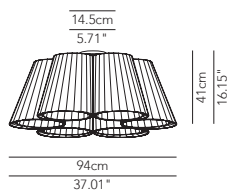

Florinda 6 - Ceiling lamp

6+1 lampshades pleated fabric
(2 independent switches)

6+1 lampshades pleated ribbon
(2 independent switches)

6 x E27 70W HES +
1 x E14 42W HES

6 x E27 70W HES +
1 x E14 42W HES

•	-	IP20	FLOEPL006P01	2.390					
OD	-	IP20	FLOEPL006R01	2.435