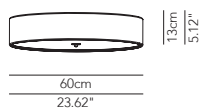

Suspension, wall/ceiling lamp available in cotton fabric, washable, lycra and hand-finished pleated or pleated ribbon fabric or PVC metal. One side frosted plex underneath.
The suspension, on request, can have a top protective disk microperforated or in opal plex, used only with fluorescent or LED bulbs, price increase as per price list.

Symbol index → • / present - / absent OD / On Demand

DISCOVOLANTE

Medium wall/ceiling lamp - ø 60

DESCRIPTION	LIGHT BULB	INDOOR					OUTDOOR				
				IP	CODE	€ EURO			IP	CODE	€ EURO
3 lights cotton fabric	3 x E27 42W HES	OD	OD	IP20	DISEAP060C02	540					
3 lights washable fabric	3 x E27 42W HES	OD	OD	IP20	DISEAP060T02	565					
3 lights cotton fabric+lycra	3 x E27 42W HES	OD	OD	IP20	DISEAP060L02	620					
3 lights metallic PVC	3 x E27 42W HES	OD	OD	IP20	DISEAP060V02	595					
3 lights pleated fabric	3 x E27 42W HES	OD	OD	IP20	DISEAP060P02	650					
3 lights pleated ribbon	3 x E27 42W HES	OD	OD	IP20	DISEAP060R02	665					
1 light cotton fabric NO DIM	1 x FC-T5 55W 827	OD	OD	IP20	DISEAP060C03	545					
1 light washable fabric NO DIM	1 x FC-T5 55W 827	OD	OD	IP20	DISEAP060T03	570					
1 light cotton fabric+lycra NO DIM	1 x FC-T5 55W 827	OD	OD	IP20	DISEAP060L03	625					
1 light metallic PVC NO DIM	1 x FC-T5 55W 827	OD	OD	IP20	DISEAP060V03	605					
1 light pleated fabric NO DIM	1 x FC-T5 55W 827	OD	OD	IP20	DISEAP060P03	655					
1 light pleated ribbon NO DIM	1 x FC-T5 55W 827	OD	OD	IP20	DISEAP060R03	670					
1 light cotton fabric DIM 1-10V	1 x FC-T5 55W 827	OD	OD	IP20	DISEAP060C04	635					
1 light washable fabric DIM 1-10V	1 x FC-T5 55W 827	OD	OD	IP20	DISEAP060T04	660					
1 light cotton fabric+lycra DIM 1-10V	1 x FC-T5 55W 827	OD	OD	IP20	DISEAP060L04	710					
1 light metallic PVC DIM 1-10V	1 x FC-T5 55W 827	OD	OD	IP20	DISEAP060V04	745					
1 light pleated fabric DIM 1-10V	1 x FC-T5 55W 827	OD	OD	IP20	DISEAP060P04	795					
1 light pleated ribbon DIM 1-10V	1 x FC-T5 55W 827	OD	OD	IP20	DISEAP060R04	810					
1 light cotton fabric DIM DALI	1 x FC-T5 55W 827	OD	OD	IP20	DISEAP060C05	635					
1 light washable fabric DIM DALI	1 x FC-T5 55W 827	OD	OD	IP20	DISEAP060T05	660					
1 light cotton fabric+lycra DIM DALI	1 x FC-T5 55W 827	OD	OD	IP20	DISEAP060L05	710					
1 light metallic PVC DIM DALI	1 x FC-T5 55W 827	OD	OD	IP20	DISEAP060V05	745					
1 light pleated fabric DIM DALI	1 x FC-T5 55W 827	OD	OD	IP20	DISEAP060P05	795					
1 light pleated ribbon DIM DALI	1 x FC-T5 55W 827	OD	OD	IP20	DISEAP060R05	810