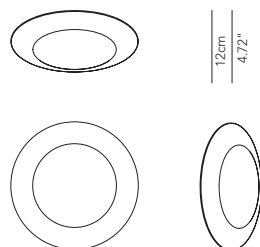

Medium wall/ceiling lamp - D. 65

65cm
25.59°

12cm
4.72°

1 light lycra NO DIM	1x FC-T5 1 x 55W 827 (4200 lm)	•	-	IP20	RITEAP065L01	580				
1 light lycra DIM 1-10V	1x FC-T5 1 x 55W 827 (4200 lm)	•	-	IP20	RITEAP065L02	650				
1 light lycra DIM DALI	1x FC-T5 1 x 55W 827 (4200 lm)	•	-	IP20	RITEAP065L03	650				
1 light lycra NO DIM	1 x module LED 30,6W 3000K (3950 lm)	•	-	IP20	RITEAP065L04	710				
1 light lycra DIM DALI/switch DIM	1 x module LED 30,6W 3000K (3950 lm)	•	-	IP20	RITEAP065L06	765				
Lycra cover only		•			RITERR065L01	220				
LED temperature conversion filter from 3000K to 2700K	1 x 30,6W	•	-	IP20	FLTCON0SP011	55