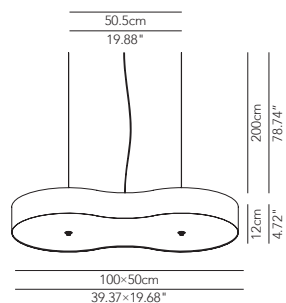

PRODUCTS: Ottovolante
DESIGN: Paolo Grasselli 2004

Suspension, wall and ceiling lamp in cotton or washable fabric, hand-finished pleated and pleated ribbon fabric or metallic PVC.
One side frosted plex finishing underneath.

Symbol index → • / present - / absent **OD** / On Demand

OTTOVOLANTE

Suspension lamp - L 100

DESCRIPTION	LIGHT BULB	INDOOR					OUTDOOR				
				IP	CODE	€ EURO			IP	CODE	€ EURO
Cotton fabric	6 x E27 42W HES	OD	-	IP20	OTTESP100C05	865					
Washable fabric	6 x E27 42W HES	OD	-	IP20	OTTESP100T05	915					
Metallic PVC	6 x E27 42W HES	OD	-	IP20	OTTESP100V05	960					
Pleated fabric	6 x E27 42W HES	OD	-	IP20	OTTESP100P05	1.005					
Pleated ribbon	6 x E27 42W HES	OD	-	IP20	OTTESP100R05	1.025