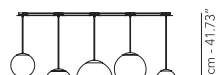

106 cm - 41.73"

-	-	IP20 MBLECM106M05	1.785				

Composition with h 116 maximum encumbrance

(1 pc d.30 h91 - 1 pc d.35 h116 - 1 pc d.45 h116 - 1 pc d.40 h101 - 1 pc d.25 h106- 4 connections cables)