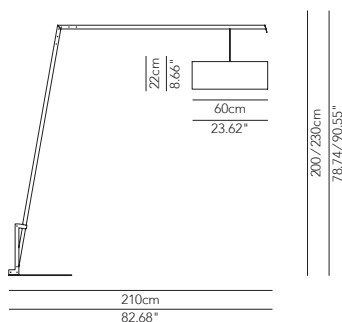

DESCRIPTION	LIGHT BULB	INDOOR					OUTDOOR				
				IP	CODE	€ EURO			IP	CODE	€ EURO
Floor lamp white - white cotton fabric	1 x E27 25W	OD	-	IP20	ANGEPT230C01	1.125					
Floor lamp black - black cotton fabric	1 x E27 25W	OD	-	IP20	ANGEPT230C02	1.125					
Floor lamp white - washable fabric	1 x E27 25W	OD	-	IP20	ANGEPT230T01	1.180					
Floor lamp black - washable fabric	1 x E27 25W	OD	-	IP20	ANGEPT230T02	1.180					
Floor lamp white - white cotton fabric + lycra	1 x E27 25W	OD	-	IP20	ANGEPT230L01	1.210					
Floor lamp black - white cotton fabric + lycra	1 x E27 25W	OD	-	IP20	ANGEPT230L02	1.210