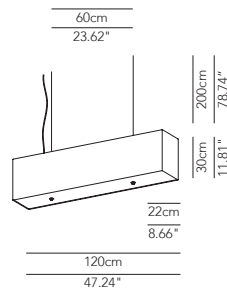

Large suspension lamp - L 120

Suspension lamp cotton fabric	4 x E27 42W HES	OD	OD	IP20	RETESP120C01	865					
Suspension lamp cotton fabric NO DIM	2 x T5 21W	OD	-	IP20	RETESP120C02	870					
Suspension lamp cotton fabric DIM 1-10V	2 x T5 21W	OD	-	IP20	RETESP120C03	910					
Suspension lamp cotton fabric DIM DALI	2 x T5 21W	OD	-	IP20	RETESP120C04	910					
Suspension pleated fabric	4 x E27 52W HES	OD	OD	IP20	RETESP120P01	1.195					
Suspension pleated fabric NO DIM	2 x T5 21W	OD	-	IP20	RETESP120P02	1.200					
Suspension pleated fabric DIM 1-10V	2 x T5 21W	OD	-	IP20	RETESP120P03	1.245					
Suspension pleated fabric DIM DALI	2 x T5 21W	OD	-	IP20	RETESP120P04	1.245					
Suspension lamp pleated ribbon	4 x E27 52W HES	OD	OD	IP20	RETESP120R01	1.230					
Suspension lamp pleated ribbon NO DIM	2 x T5 21W	OD	-	IP20	RETESP120R02	1.240					
Suspension lamp pleated ribbon DIM 1-10V	2 x T5 21W	OD	-	IP20	RETESP120R03	1.285					
Suspension lamp pleated ribbon DIM DALI	2 x T5 21W	OD	-	IP20	RETESP120R04	1.285