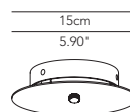

Accessory - cable/s cover white painted

Connection cables L 40 (electric cable included)	•	-	IP20	MBLEAS000G01	70					
Connection cables L 80 (electric cable included)	•	-	IP20	MBLEAS000G02	100