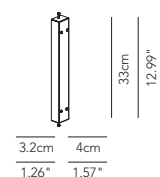

Floor, ceiling and wall lamp with cantilever rotating arm (170°) and 90° adjustable wall lamp.
Rotating lampshade with double light emission.
Structure in white or matt black painted metal with aluminium lampshade.

Symbol index → • / present - / absent OD / On Demand

DEJAVÙ

Accessory - Wall lamp