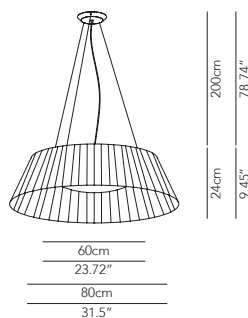

Suspension in cotton fabric, pleated and pleated ribbon fabric.
The cotton version is bicoloured inside/outside with fabric colours as per our samples chart.

Symbol index → • / present - / absent OD / On Demand

REVERSE

BASIC A - Large suspension lamp ø 80

DESCRIPTION	LIGHT BULB	INDOOR					OUTDOOR				
			IP	CODE	€ EURO		IP	CODE	€ EURO		
1 light pleated fabric NO DIM	1 x module LED 30,6W 3000K (3950 lm)	OD	-	IP20	REAESO080P07	1.475					
1 light pleated fabric DIM DALI/switch DIM	1 x module LED 30,6W 3000K (3950 lm)	OD	-	IP20	REAESO080P09	1.530					
1 light pleated ribbon NO DIM	1 x module LED 30,6W 3000K (3950 lm)	OD	-	IP20	REAESO080R07	1.410					
1 light pleated ribbon DIM DALI/switch DIM	1 x module LED 30,6W 3000K (3950 lm)	OD	-	IP20	REAESO080R09	1.460					
LED temperature conversion filter from 3000K to 2700K	1 x 30,6W	•	-	IP20	FLTCON0SP011	55