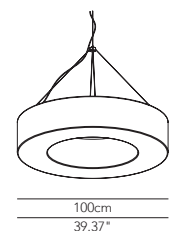

Suspension, wall/ceiling lamp, small table, table, happy hour table and pouf.

White polyethylene shade. **Different colours available on demand for minimum purchasing quantity (10 pcs.) with a price increase of 3%.**

OUTDOOR version: metal parts are protected against atmospheric agents, with electrolytic galvanising treatment and finishing with resistant polyester coating.

Symbol index → • / present - /absent OD / On Demand

ATOLLO

Suspension lamp - ø 100

DESCRIPTION	LIGHT BULB	INDOOR					OUTDOOR				
			IP	CODE	€ EURO		IP	CODE	€ EURO		
With connection 1 steel cable	8 x E27 42W HES	•	-	IP31	ATIESO100D01	1.220	•	-	IP65	ATOESO100D01	1.345
With 4 steel cables	8 x E27 42W HES	•	-	IP31	ATIESO100D02	1.210	•	-	IP65	ATOESO100D02	1.300
With connection 1 steel cable NO DIM	LED 65,6W warm white (9760 lm)	•	-	IP31	ATIESO100D41	1.715	•	-	IP65	ATOESO100D41	1.830
With 4 steel cables NO DIM	LED 65,6W warm white (9760 lm)	•	-	IP31	ATIESO100D42	1.705	•	-	IP65	ATOESO100D42	1.805
With connection 1 steel cable DIM DALI/ switch DIM	LED 65,6W warm white (9760 lm)	•	-	IP31	ATIESO100D43	2.035					
With 4 steel cables DIM DALI/ switch DIM	LED 65,6W warm white (9760 lm)	•	-	IP31	ATIESO100D44	2.025					
Accessory for suspension ø 100	Inner fitting with spotlights										
					3 x dichroic GU10 50W		•	-	IP20	ATIEAF100G02	320